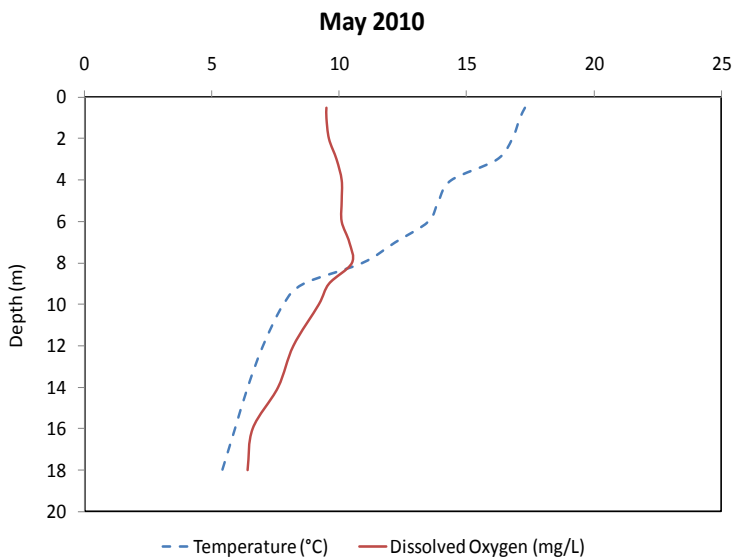

# Young Lake

Municipality:	<b>Muskoka Lakes</b>	Watershed:	<b>Lake Rosseau</b>
Surface Area:	<b>1.1 km<sup>2</sup></b>	Watershed Area (excluding lake):	<b>4.8 km<sup>2</sup></b>
Maximum Depth:	<b>22 m</b>	Lake Trout Lake?	<b>Yes (AC)</b>
Wetland Area:	<b>4.22 %</b>	Secchi Depth (10-year average):	<b>4.3 m</b>
Phosphorus (10-year average):	<b>9.9 µg/L</b>	Sensitivity:	<b>Moderate</b>

## Young Lake Long Term Monitoring Data