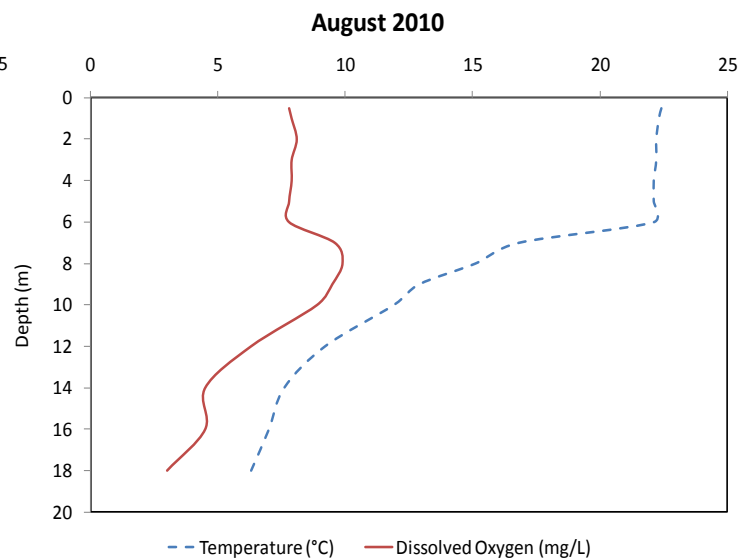

# Young Lake

Municipality:	<b>Muskoka Lakes</b>	Watershed:	<b>Lake Rosseau</b>
Surface Area:	<b>1.1 km<sup>2</sup></b>	Watershed Area (excluding lake):	<b>4.8 km<sup>2</sup></b>
Maximum Depth:	<b>22 m</b>	Lake Trout Lake?	<b>Yes (AC)</b>
Wetland Area:	<b>4.22 %</b>	Secchi Depth (10-year average):	<b>4.3 m</b>
Phosphorus (10-year average):	<b>9.9 µg/L</b>	Sensitivity:	<b>Moderate</b>

## Young Lake Long Term Monitoring Data