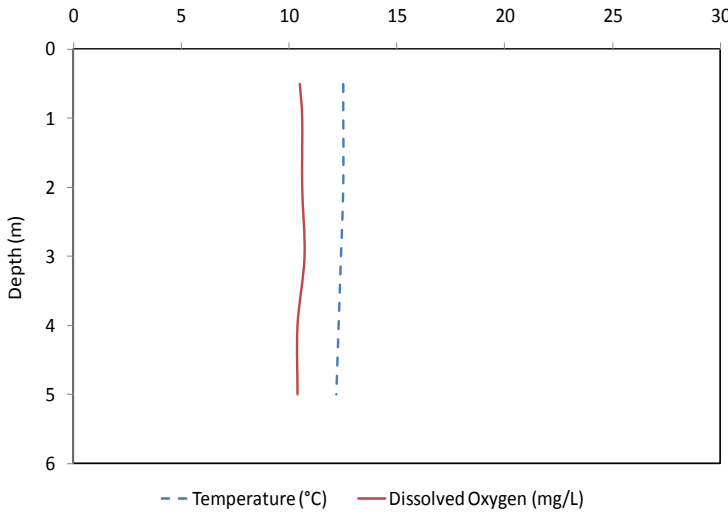

Weismuller Lake

Municipality:	Bracebridge	Watershed:	Sparrow Lake
Surface Area:	0.13 km²	Watershed Area (excluding lake):	1.67 km²
Maximum Depth:	5 m	Lake Trout Lake?	No
Wetland Area:	25 %	Secchi Depth (10-year average):	2.4 m
Phosphorus (10-year average):	17.8 µg/L	Sensitivity:	Moderate

May 2010