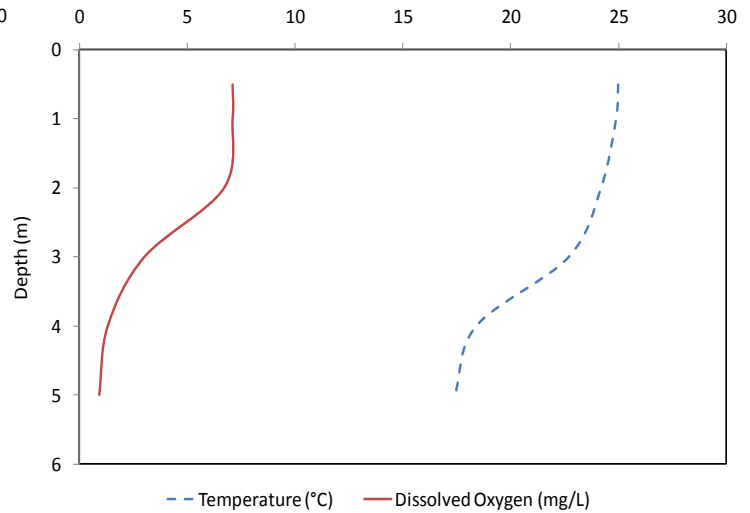

August 2010