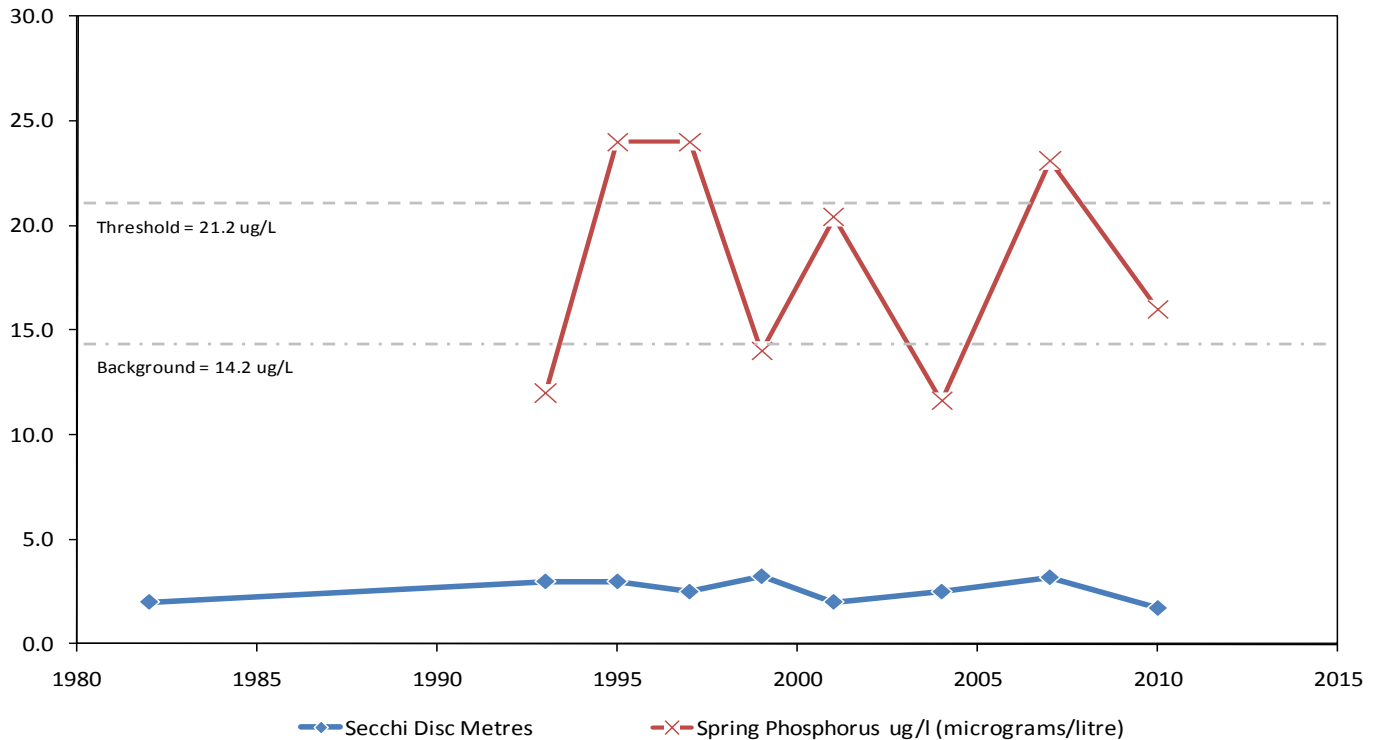

Weismuller Lake

Municipality:	Bracebridge	Watershed:	Sparrow Lake
Surface Area:	0.13 km²	Watershed Area (excluding lake):	1.67 km²
Maximum Depth:	5 m	Lake Trout Lake?	No
Wetland Area:	25 %	Secchi Depth (10-year average):	2.4 m
Phosphorus (10-year average):	17.8 µg/L	Sensitivity:	Moderate

May 2010

August 2010

Weismuller Lake Long Term Monitoring Data

This information is supplied without expressed or implied warranty of any kind, including warranty of fitness for a particular purpose. In no event will the District Municipality of Muskoka be liable for any damages, whether incidental, consequential or direct in conjunction with, or arising from the furnishing or use of this information.