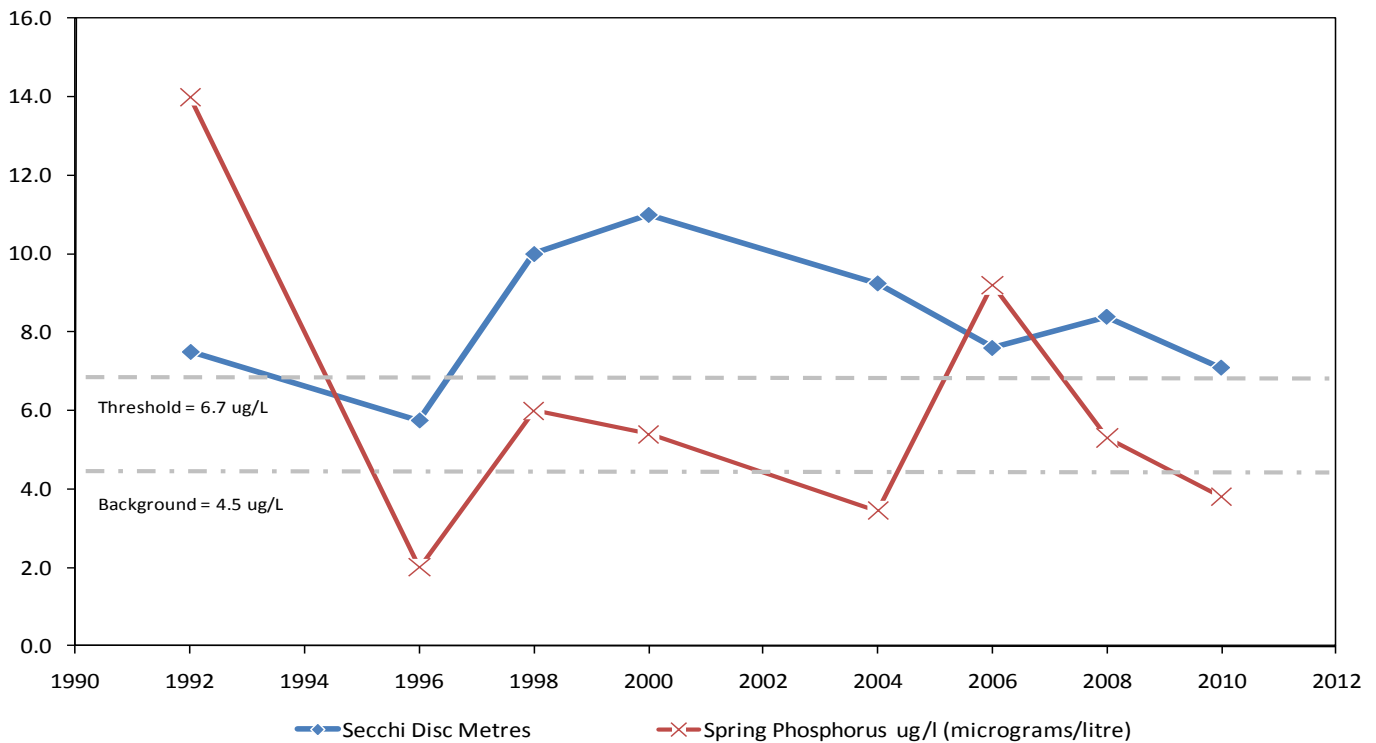

Twelve Mile Bay - West

Municipality:	Georgian Bay	Watershed:	West
Surface Area:	2.3 km²	Watershed Area (excluding lake):	26.7 km²
Maximum Depth:	28 m	Lake Trout Lake?	No
Wetland Area:	4.87 %	Secchi Depth (10-year average):	8.1 m
Phosphorus (10-year average):	5.4 µg/L	Sensitivity:	Moderate

Twelve Mile Bay - West Long Term Monitoring Data

This information is supplied without expressed or implied warranty of any kind, including warranty of fitness for a particular purpose. In no event will the District Municipality of Muskoka be liable for any damages, whether incidental, consequential or direct in conjunction with, or arising from the furnishing or use of this information.