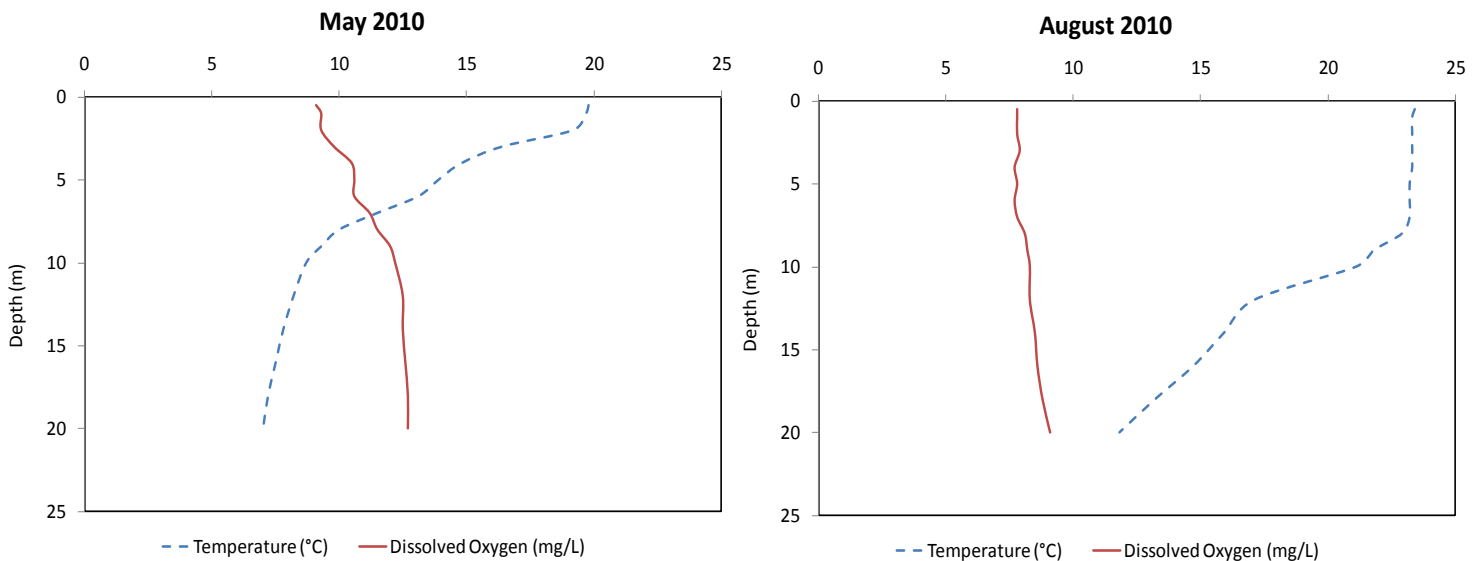

Twelve Mile Bay - West

Municipality:	Georgian Bay	Watershed:	West
Surface Area:	2.3 km²	Watershed Area (excluding lake):	26.7 km²
Maximum Depth:	28 m	Lake Trout Lake?	No
Wetland Area:	4.87 %	Secchi Depth (10-year average):	8.1 m
Phosphorus (10-year average):	5.4 µg/L	Sensitivity:	Moderate