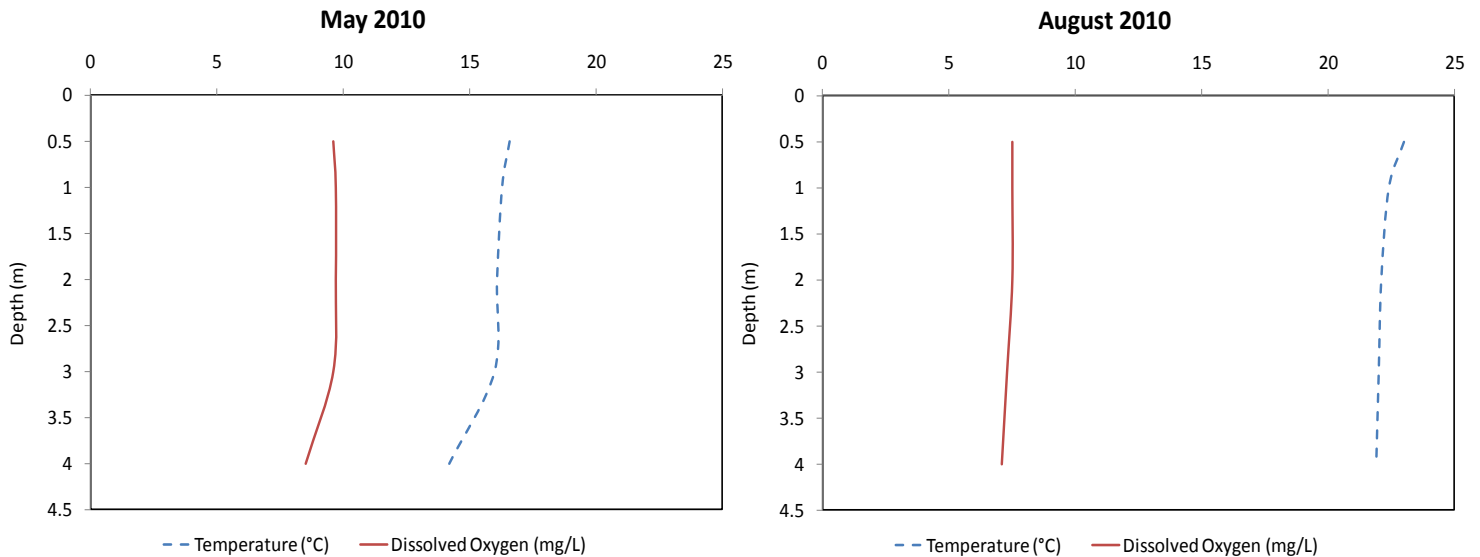

Three Mile Lake – Main

Municipality:	Muskoka Lakes	Watershed:	Lake Rosseau
Surface Area:	6.4 km²	Watershed Area (excluding lake):	107.6 km²
Maximum Depth:	4 m	Lake Trout Lake?	No
Wetland Area:	20 %	Secchi Depth (10-year average):	1.2 m
Phosphorus (10-year average):	22.7 µg/L	Sensitivity:	Moderate (OT)

Three Mile Lake - Main Long Term Monitoring Data

This information is supplied without expressed or implied warranty of any kind, including warranty of fitness for a particular purpose. In no event will the District Municipality of Muskoka be liable for any damages, whether incidental, consequential or direct in conjunction with, or arising from the furnishing or use of this information.