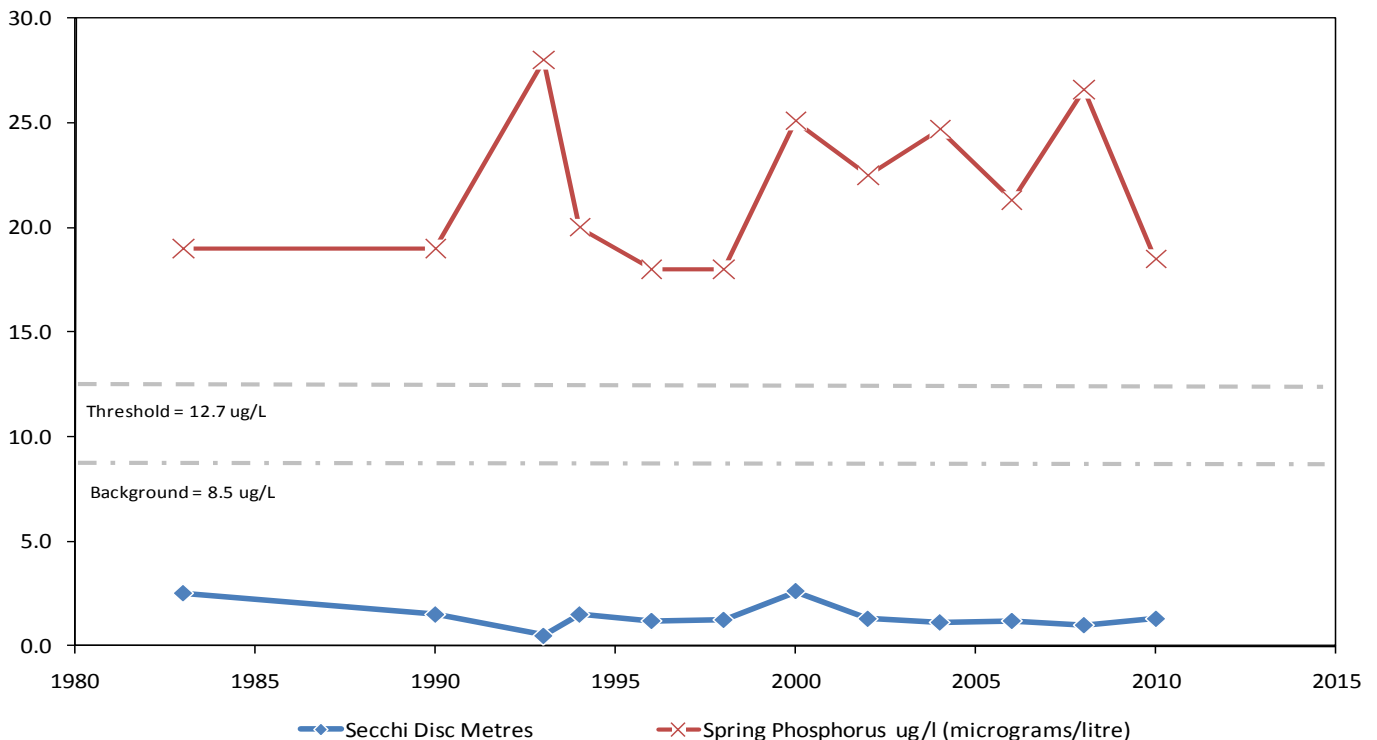

Three Mile Lake – Main

Municipality:	Muskoka Lakes	Watershed:	Lake Rosseau
Surface Area:	6.4 km²	Watershed Area (excluding lake):	107.6 km²
Maximum Depth:	4 m	Lake Trout Lake?	No
Wetland Area:	20 %	Secchi Depth (10-year average):	1.2 m
Phosphorus (10-year average):	22.7 µg/L	Sensitivity:	Moderate (OT)

Three Mile Lake - Main Long Term Monitoring Data

This information is supplied without expressed or implied warranty of any kind, including warranty of fitness for a particular purpose. In no event will the District Municipality of Muskoka be liable for any damages, whether incidental, consequential or direct in conjunction with, or arising from the furnishing or use of this information.