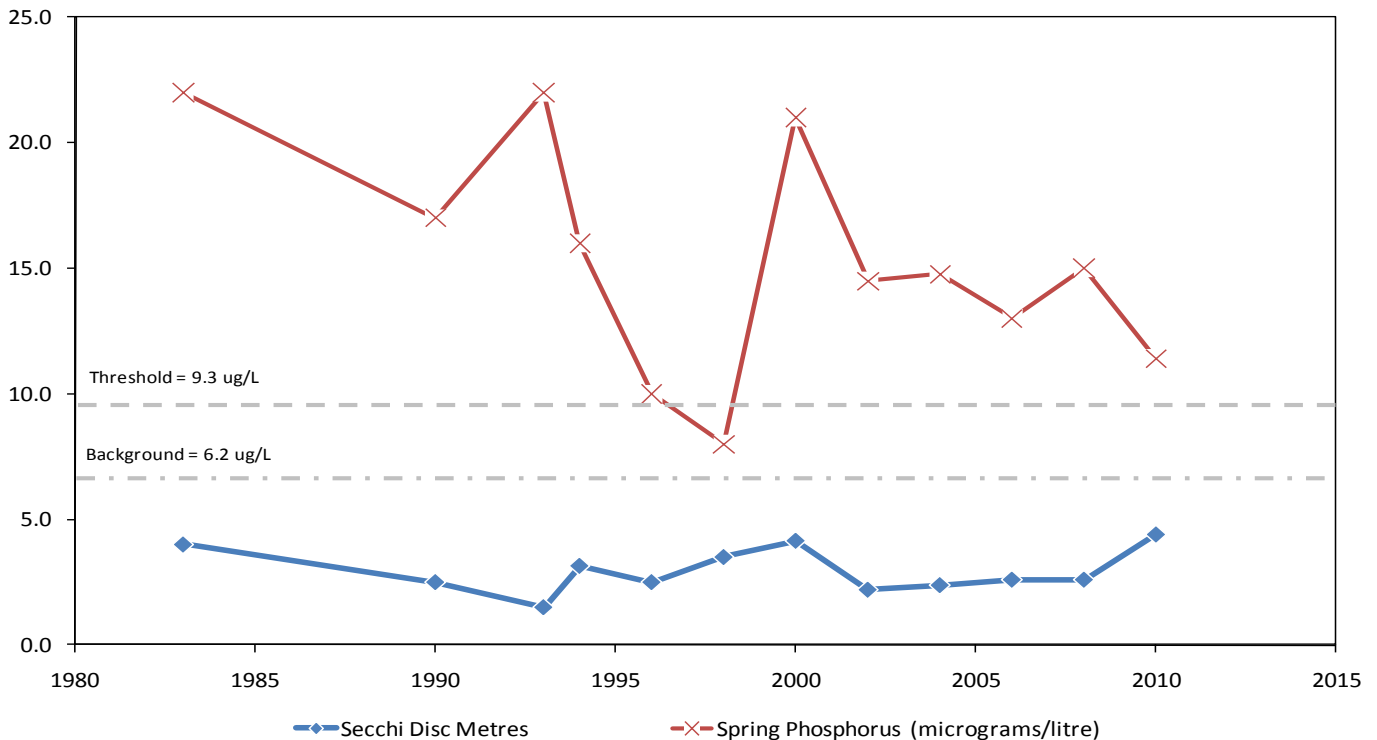

Three Mile Lake – Hammel’s Bay

Municipality:	Muskoka Lakes	Watershed:	Lake Rosseau
Surface Area:	2.3 km²	Watershed Area (excluding lake):	13.2 km²
Maximum Depth:	12 m	Lake Trout Lake?	No
Wetland Area:	15 %	Secchi Depth (10-year average):	2.8 m
Phosphorus (10-year average):	13.7 µg/L	Sensitivity:	Moderate (OT)

Three Mile Lake - Hammel's Bay Long Term Monitoring Data

This information is supplied without expressed or implied warranty of any kind, including warranty of fitness for a particular purpose. In no event will the District Municipality of Muskoka be liable for any damages, whether incidental, consequential or direct in conjunction with, or arising from the furnishing or use of this information.