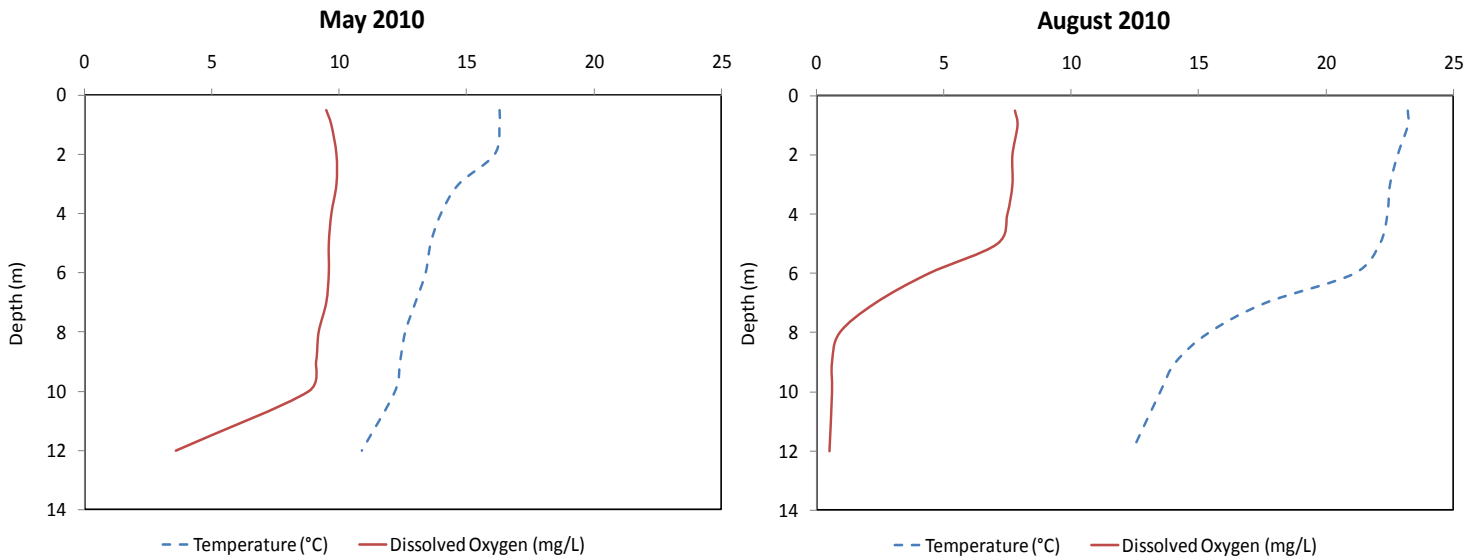

Three Mile Lake – Hammel’s Bay

Municipality:	Muskoka Lakes	Watershed:	Lake Rosseau
Surface Area:	2.3 km²	Watershed Area (excluding lake):	13.2 km²
Maximum Depth:	12 m	Lake Trout Lake?	No
Wetland Area:	15 %	Secchi Depth (10-year average):	2.8 m
Phosphorus (10-year average):	13.7 µg/L	Sensitivity:	Moderate (OT)

Three Mile Lake - Hammel's Bay Long Term Monitoring Data

This information is supplied without expressed or implied warranty of any kind, including warranty of fitness for a particular purpose. In no event will the District Municipality of Muskoka be liable for any damages, whether incidental, consequential or direct in conjunction with, or arising from the furnishing or use of this information.