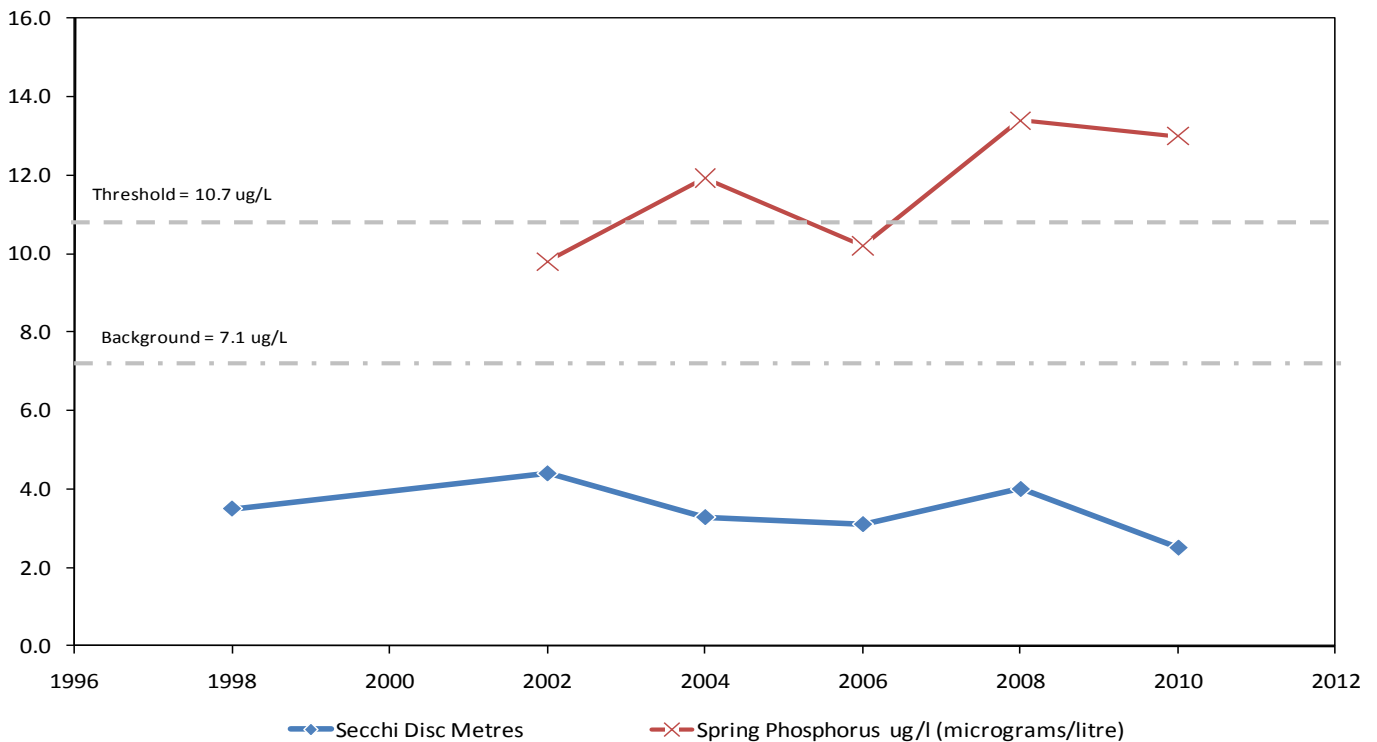

Sparrow Lake

Municipality:	Gravenhurst	Watershed:	Sparrow Lake
Surface Area:	10.35 km²	Watershed Area (excluding lake):	120.65 km²
Maximum Depth:	16 m	Lake Trout Lake?	No
Wetland Area:	6.62 %	Secchi Depth (10-year average):	3.5 m
Phosphorus (10-year average):	11.7 µg/L	Sensitivity:	Moderate

Sparrow Lake Long Term Monitoring Data

This information is supplied without expressed or implied warranty of any kind, including warranty of fitness for a particular purpose. In no event will the District Municipality of Muskoka be liable for any damages, whether incidental, consequential or direct in conjunction with, or arising from the furnishing or use of this information.