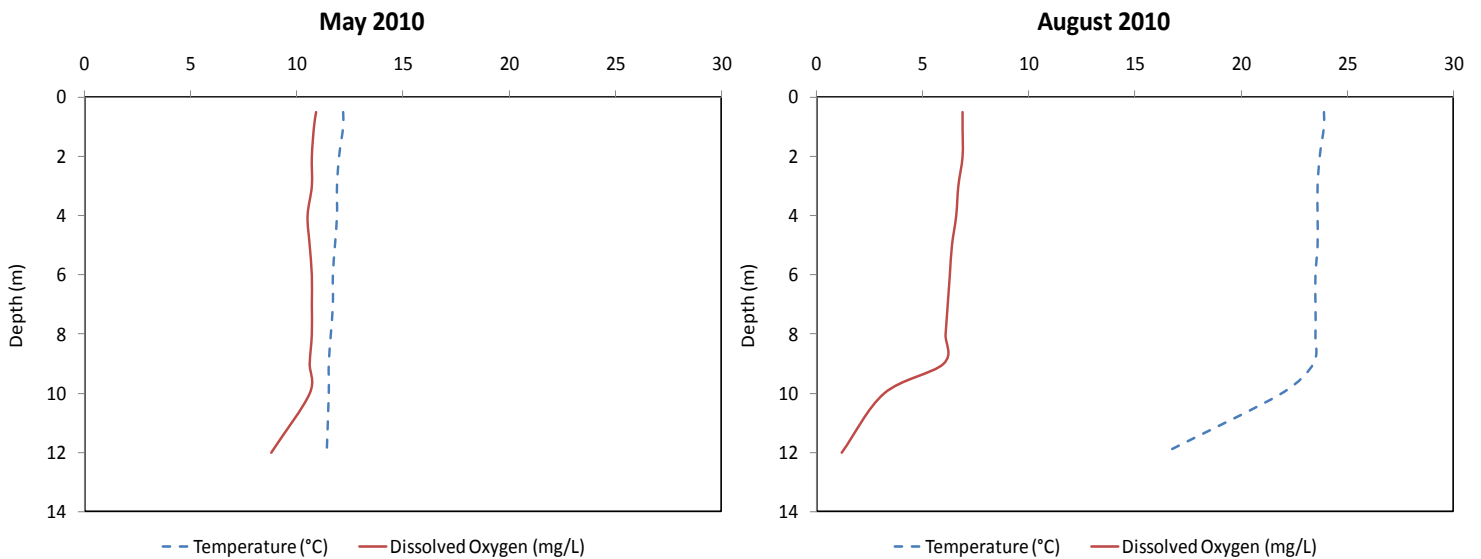

Sparrow Lake

Municipality:	Gravenhurst	Watershed:	Sparrow Lake
Surface Area:	10.35 km²	Watershed Area (excluding lake):	120.65 km²
Maximum Depth:	16 m	Lake Trout Lake?	No
Wetland Area:	6.62 %	Secchi Depth (10-year average):	3.5 m
Phosphorus (10-year average):	11.7 µg/L	Sensitivity:	Moderate