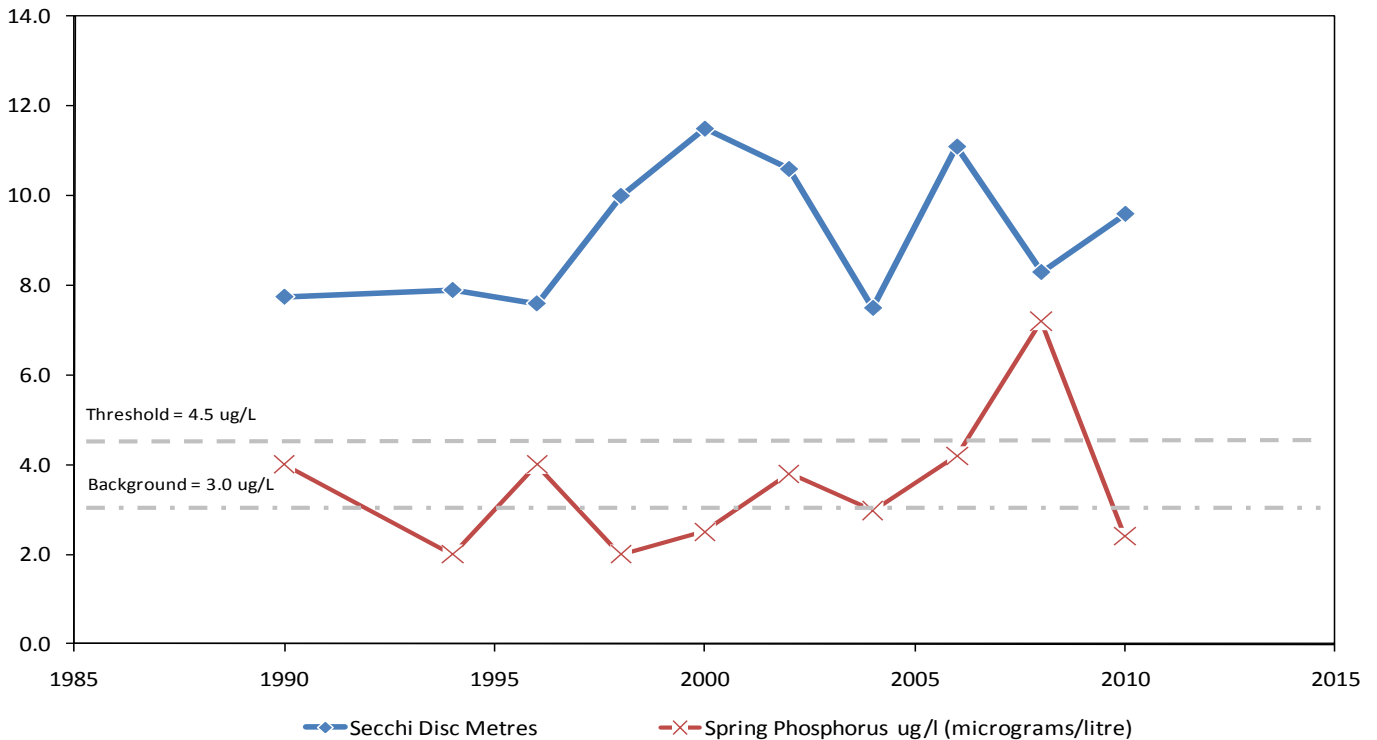

# Skeleton Lake

Municipality:	<b>Muskoka Lakes</b>	Watershed:	<b>Lake Rosseau</b>
Surface Area:	<b>21 km<sup>2</sup></b>	Watershed Area (excluding lake):	<b>44.5 km<sup>2</sup></b>
Maximum Depth:	<b>60 m</b>	Lake Trout Lake?	<b>Yes</b>
Wetland Area:	<b>10 %</b>	Secchi Depth (10-year average):	<b>9.4 m</b>
Phosphorus (10-year average):	<b>4.1 µg/L</b>	Sensitivity:	<b>Moderate</b>

## Skeleton Lake Long Term Monitoring Data

This information is supplied without expressed or implied warranty of any kind, including warranty of fitness for a particular purpose. In no event will the District Municipality of Muskoka be liable for any damages, whether incidental, consequential or direct in conjunction with, or arising from the furnishing or use of this information.