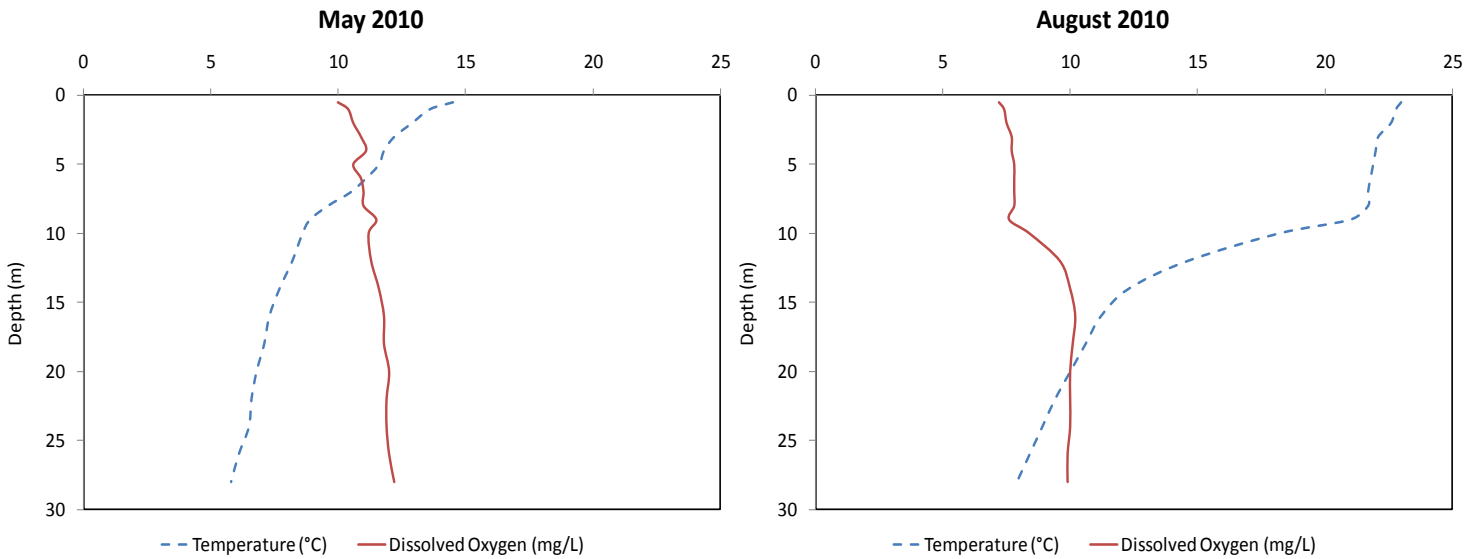

# Skeleton Lake

Municipality:	<b>Muskoka Lakes</b>	Watershed:	<b>Lake Rosseau</b>
Surface Area:	<b>21 km<sup>2</sup></b>	Watershed Area (excluding lake):	<b>44.5 km<sup>2</sup></b>
Maximum Depth:	<b>60 m</b>	Lake Trout Lake?	<b>Yes</b>
Wetland Area:	<b>10 %</b>	Secchi Depth (10-year average):	<b>9.4 m</b>
Phosphorus (10-year average):	<b>4.1 µg/L</b>	Sensitivity:	<b>Moderate</b>