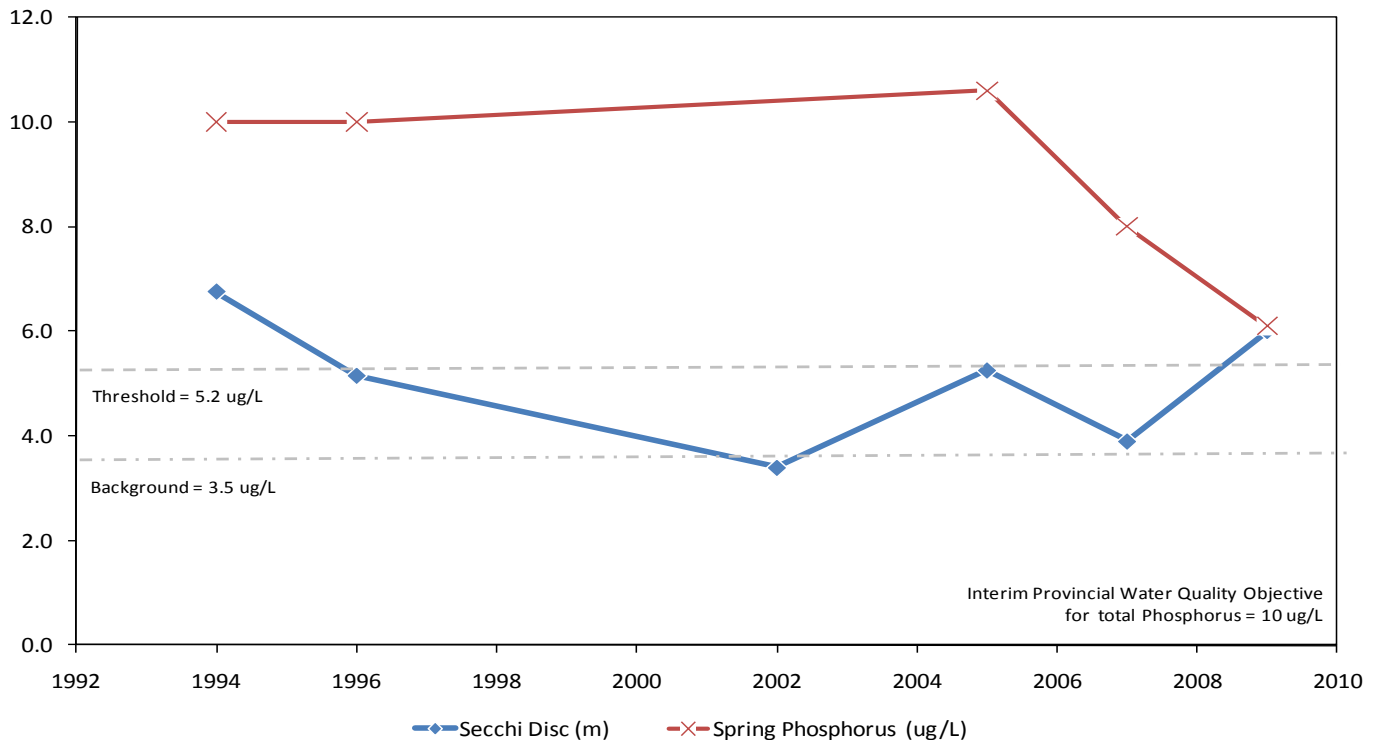

Silver Lake

Municipality:	Muskoka Lakes	Watershed:	Lake Muskoka
Surface Area:	0.57 km²	Watershed Area (excluding lake):	0.6 km²
Maximum Depth:	14 m	Lake Trout Lake?	No
Wetland Area:	0 %	Secchi Depth (10-year average):	4.6 m
Phosphorus (10-year average 2000-2009):	8.2 µg/L	Sensitivity:	High (OT)

Silver Lake Long Term Monitoring Data

This information is supplied without expressed or implied warranty of any kind, including warranty of fitness for a particular purpose. In no event will the District Municipality of Muskoka be liable for any damages, whether incidental, consequential or direct in conjunction with, or arising from the furnishing or use of this information.