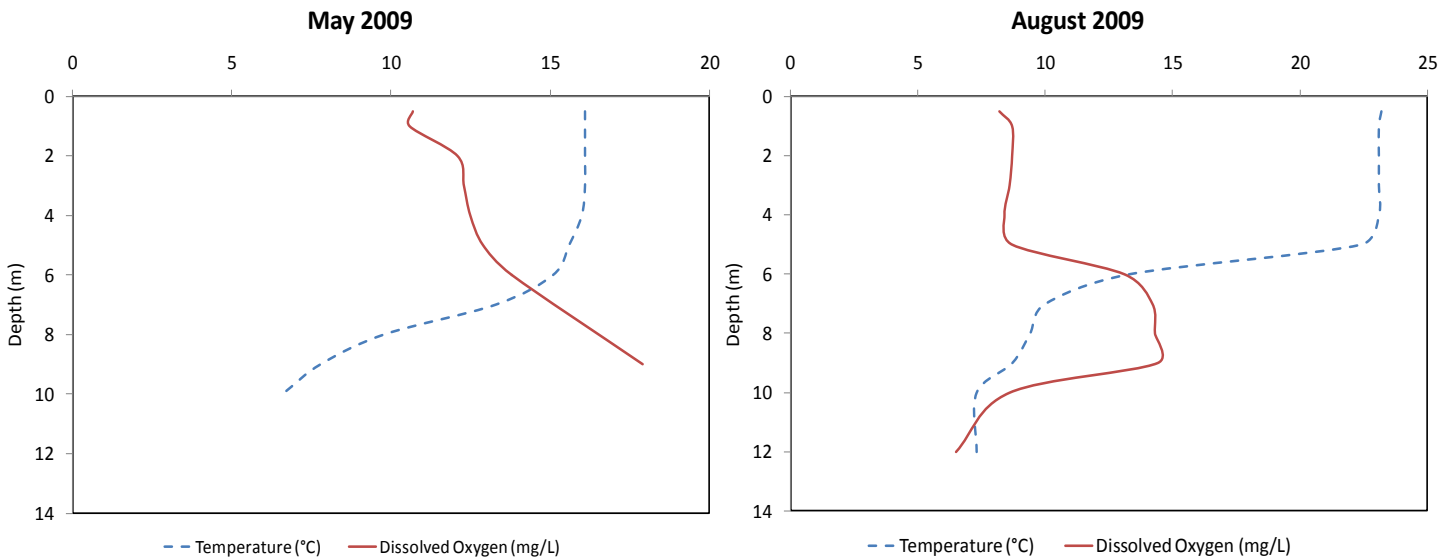

Silver Lake

Municipality:	Muskoka Lakes	Watershed:	Lake Muskoka
Surface Area:	0.57 km²	Watershed Area (excluding lake):	0.6 km²
Maximum Depth:	14 m	Lake Trout Lake?	No
Wetland Area:	0 %	Secchi Depth (10-year average):	4.6 m
Phosphorus (10-year average 2000-2009):	8.2 µg/L	Sensitivity:	High (OT)