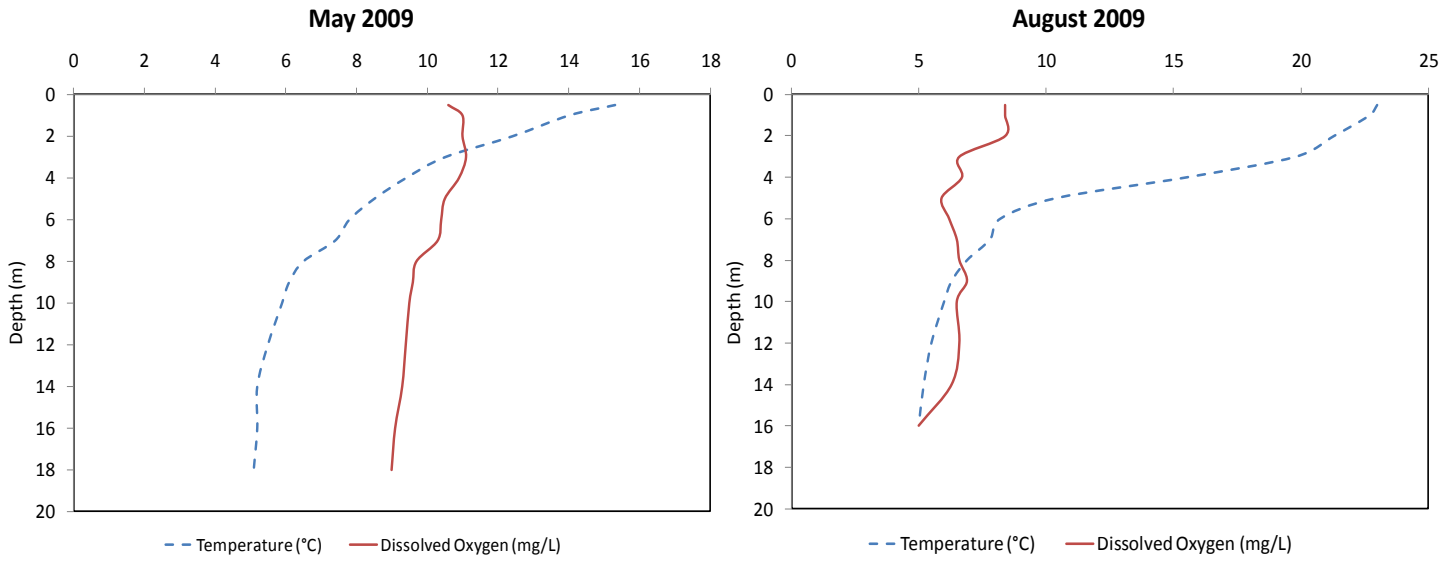

Silver Lake

Municipality:	Gravenhurst	Watershed:	Lake Muskoka
Surface Area:	0.57 km²	Watershed Area (excluding lake):	8.13 km²
Maximum Depth:	14 m	Lake Trout Lake?	No
Wetland Area:	12 %	Secchi Depth (10-year average):	3.0 m
Phosphorus (10-year average 2000-2009):	11.3 µg/L	Sensitivity:	Moderate