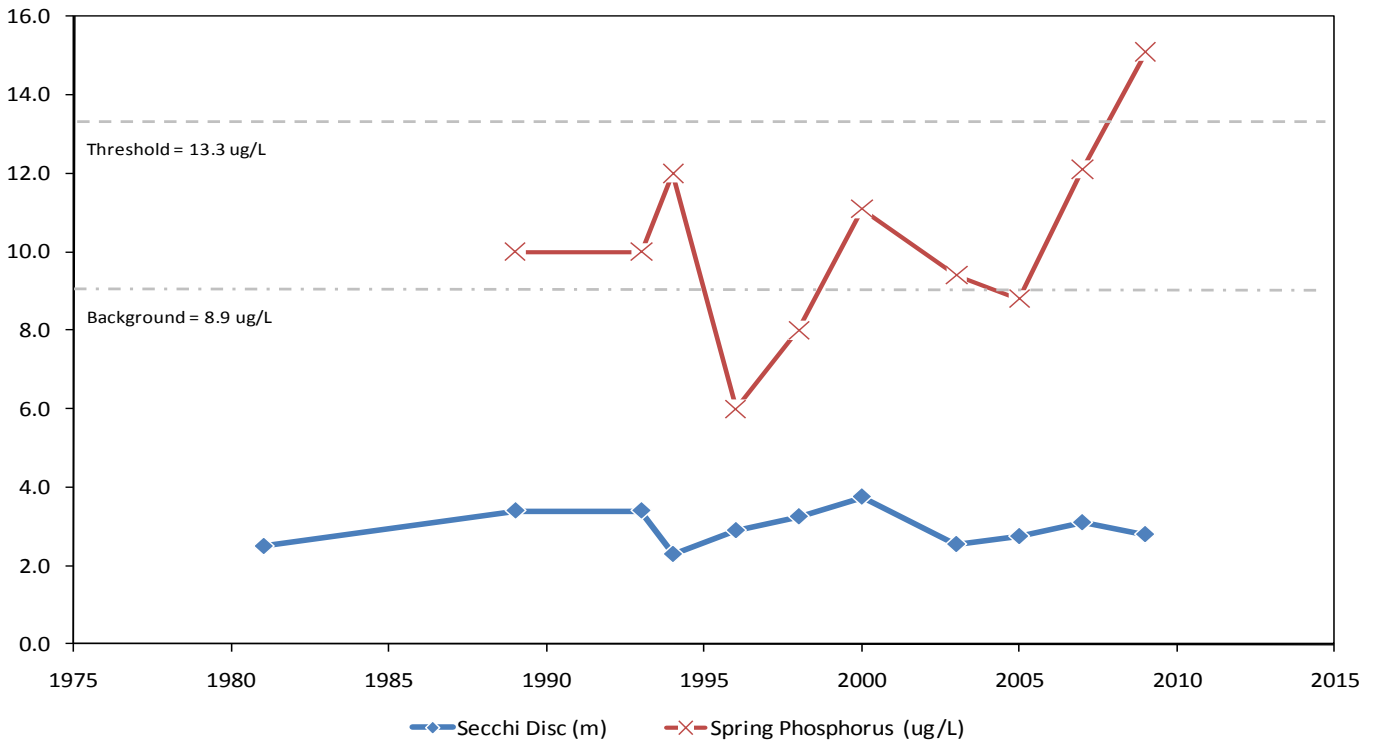

Silver Lake

Municipality:	Gravenhurst	Watershed:	Lake Muskoka
Surface Area:	0.57 km²	Watershed Area (excluding lake):	8.13 km²
Maximum Depth:	14 m	Lake Trout Lake?	No
Wetland Area:	12 %	Secchi Depth (10-year average):	3.0 m
Phosphorus (10-year average 2000-2009):	11.3 µg/L	Sensitivity:	Moderate

Silver Lake Long Term Monitoring Data

This information is supplied without expressed or implied warranty of any kind, including warranty of fitness for a particular purpose. In no event will the District Municipality of Muskoka be liable for any damages, whether incidental, consequential or direct in conjunction with, or arising from the furnishing or use of this information.