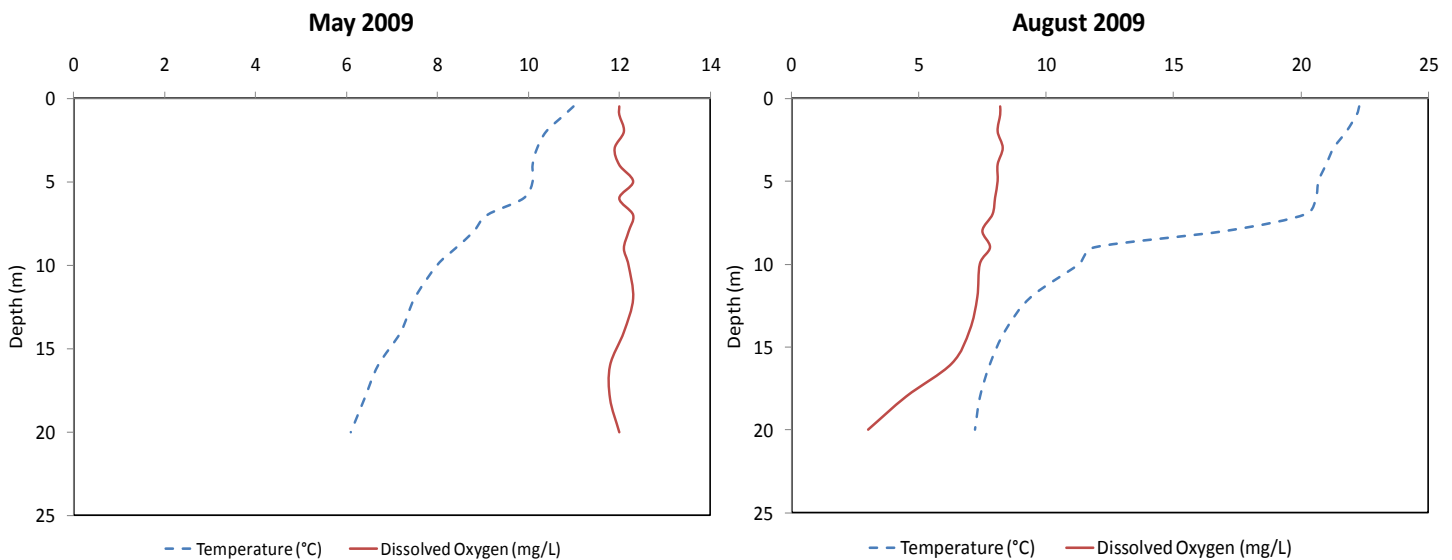

Lake Rosseau – Skeleton Bay

Municipality:	Muskoka Lakes	Watershed:	Lake Rosseau
Surface Area:	1.71 km²	Watershed Area (excluding lake):	15.89 km²
Maximum Depth:	20 m	Lake Trout Lake?	Yes
Wetland Area:	3.76 %	Secchi Depth (10-year average):	4.8 m
Phosphorus (10-year average 2000-2009):	7.7 µg/L	Sensitivity:	Moderate