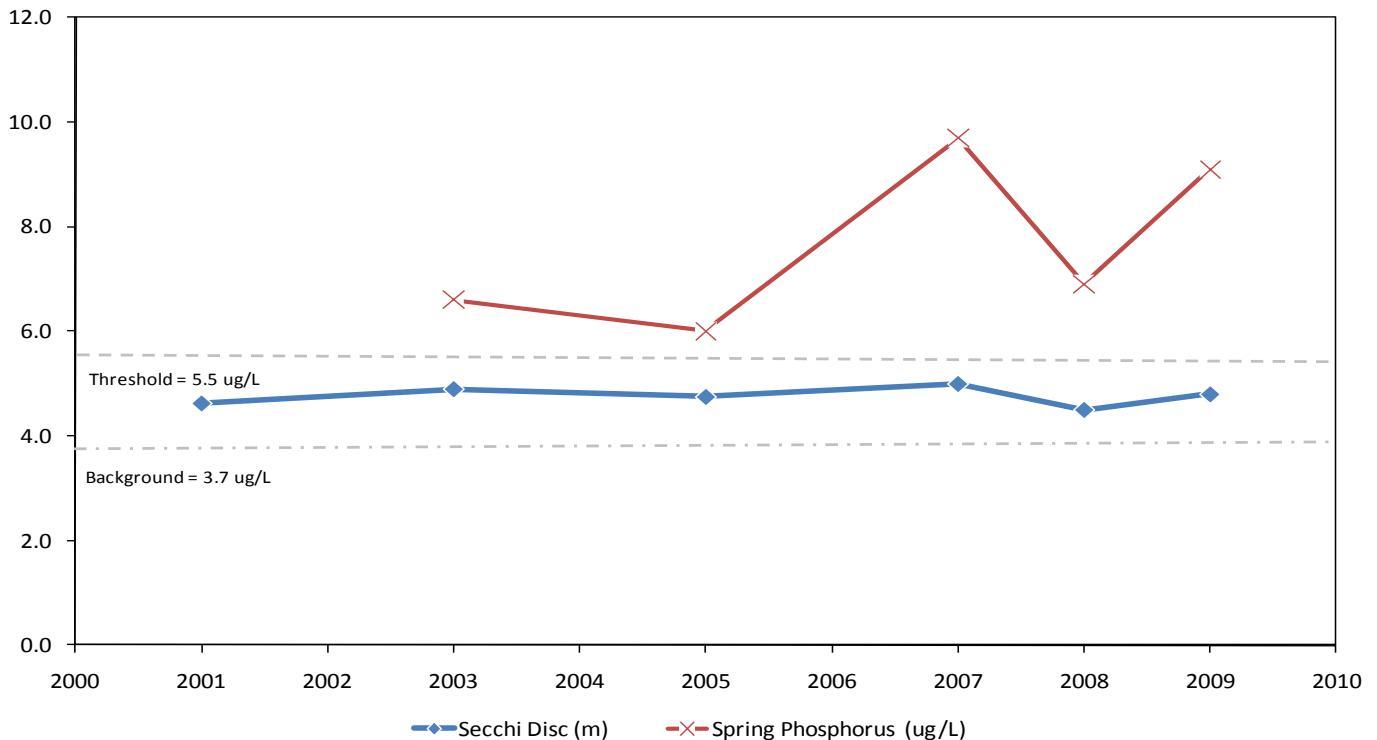

Lake Rosseau – Skeleton Bay

Municipality:	Muskoka Lakes	Watershed:	Lake Rosseau
Surface Area:	1.71 km²	Watershed Area (excluding lake):	15.89 km²
Maximum Depth:	20 m	Lake Trout Lake?	Yes
Wetland Area:	3.76 %	Secchi Depth (10-year average):	4.8 m
Phosphorus (10-year average 2000-2009):	7.7 µg/L	Sensitivity:	Moderate

Lake Rosseau - Skeleton Bay Long Term Monitoring Data

This information is supplied without expressed or implied warranty of any kind, including warranty of fitness for a particular purpose. In no event will the District Municipality of Muskoka be liable for any damages, whether incidental, consequential or direct in conjunction with, or arising from the furnishing or use of this information.