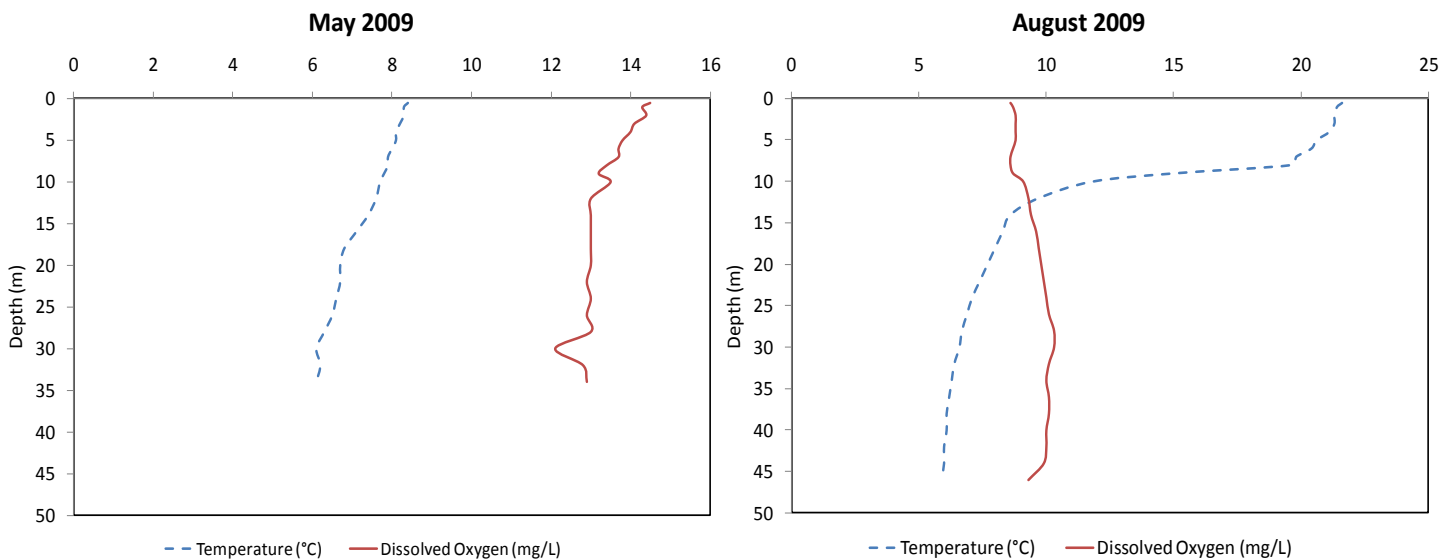

Lake Rosseau – Main

Municipality:	Muskoka Lakes	Watershed:	Lake Rosseau
Surface Area:	55.5 km²	Watershed Area (excluding lake):	204.5 km²
Maximum Depth:	60 m	Lake Trout Lake?	Yes
Wetland Area:	5 %	Secchi Depth (10-year average):	5.4 m
Phosphorus (10-year average 2000-2009):	5.8 µg/L	Sensitivity:	Moderate