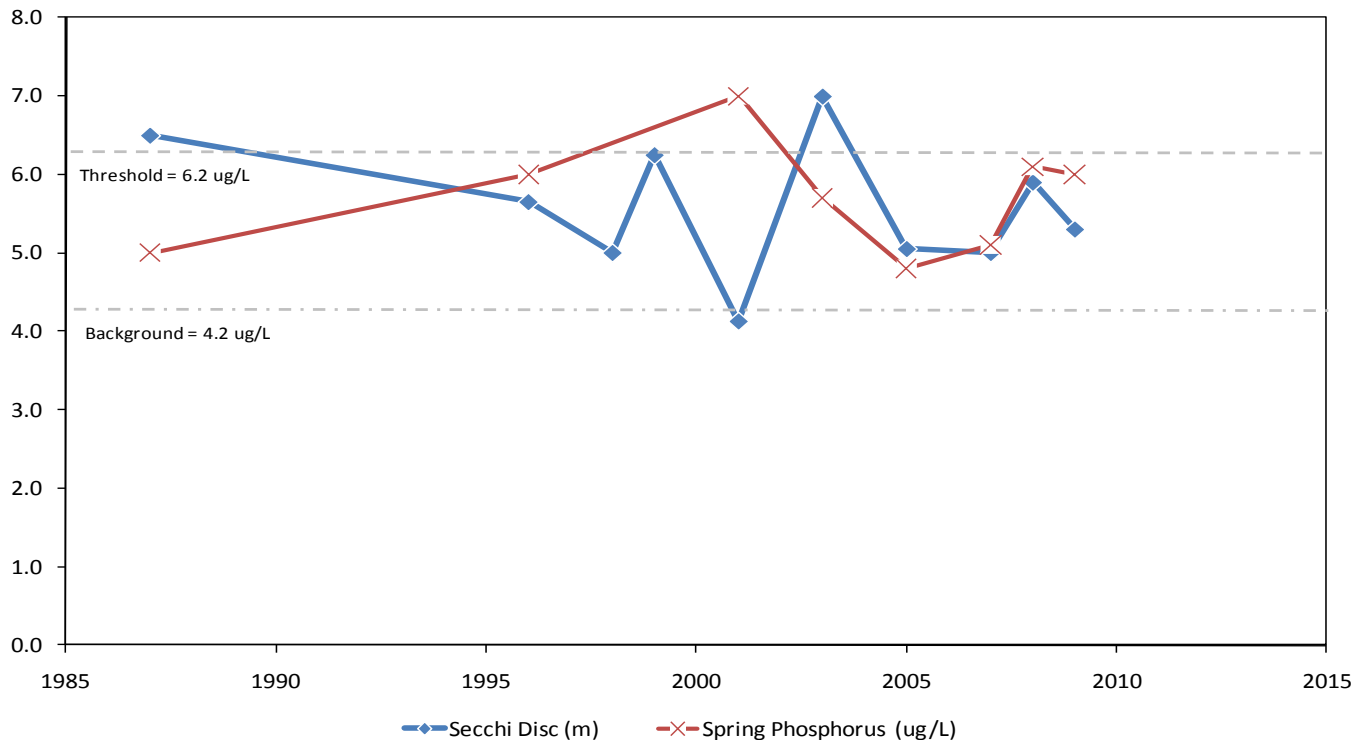

Lake Rosseau – Main

Municipality:	Muskoka Lakes	Watershed:	Lake Rosseau
Surface Area:	55.5 km²	Watershed Area (excluding lake):	204.5 km²
Maximum Depth:	60 m	Lake Trout Lake?	Yes
Wetland Area:	5 %	Secchi Depth (10-year average):	5.4 m
Phosphorus (10-year average 2000-2009):	5.8 µg/L	Sensitivity:	Moderate

Lake Rosseau - Main Long Term Monitoring Data

This information is supplied without expressed or implied warranty of any kind, including warranty of fitness for a particular purpose. In no event will the District Municipality of Muskoka be liable for any damages, whether incidental, consequential or direct in conjunction with, or arising from the furnishing or use of this information.