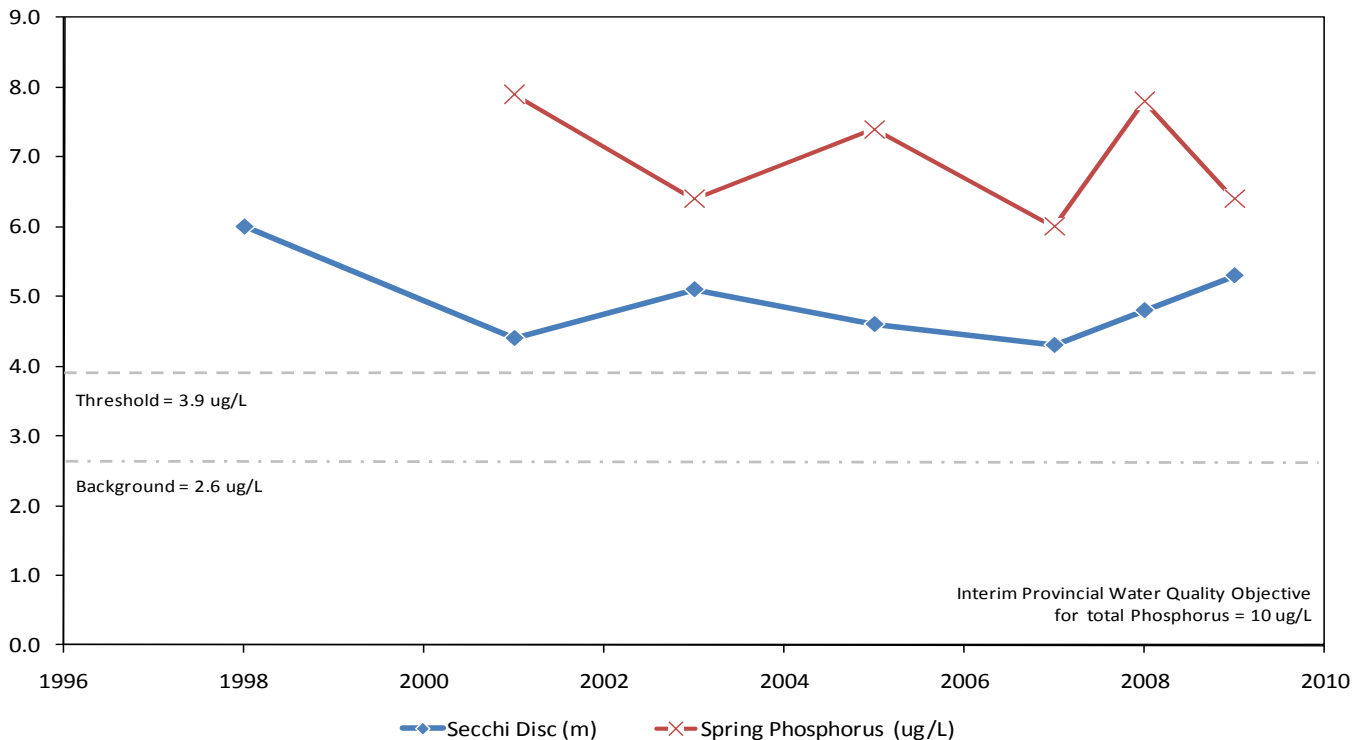

Lake Rosseau – East Portage Bay

Municipality:	Muskoka Lakes	Watershed:	Lake Rosseau
Surface Area:	1.33 km²	Watershed Area (excluding lake):	3.17 km²
Maximum Depth:	12 m	Lake Trout Lake?	Yes
Wetland Area:	0 %	Secchi Depth (10-year average):	4.8 m
Phosphorus (10-year average 2000-2009):	7.0 µg/L	Sensitivity:	High (OT)

Lake Rosseau - East Portage Bay Long Term Monitoring Data

This information is supplied without expressed or implied warranty of any kind, including warranty of fitness for a particular purpose. In no event will the District Municipality of Muskoka be liable for any damages, whether incidental, consequential or direct in conjunction with, or arising from the furnishing or use of this information.