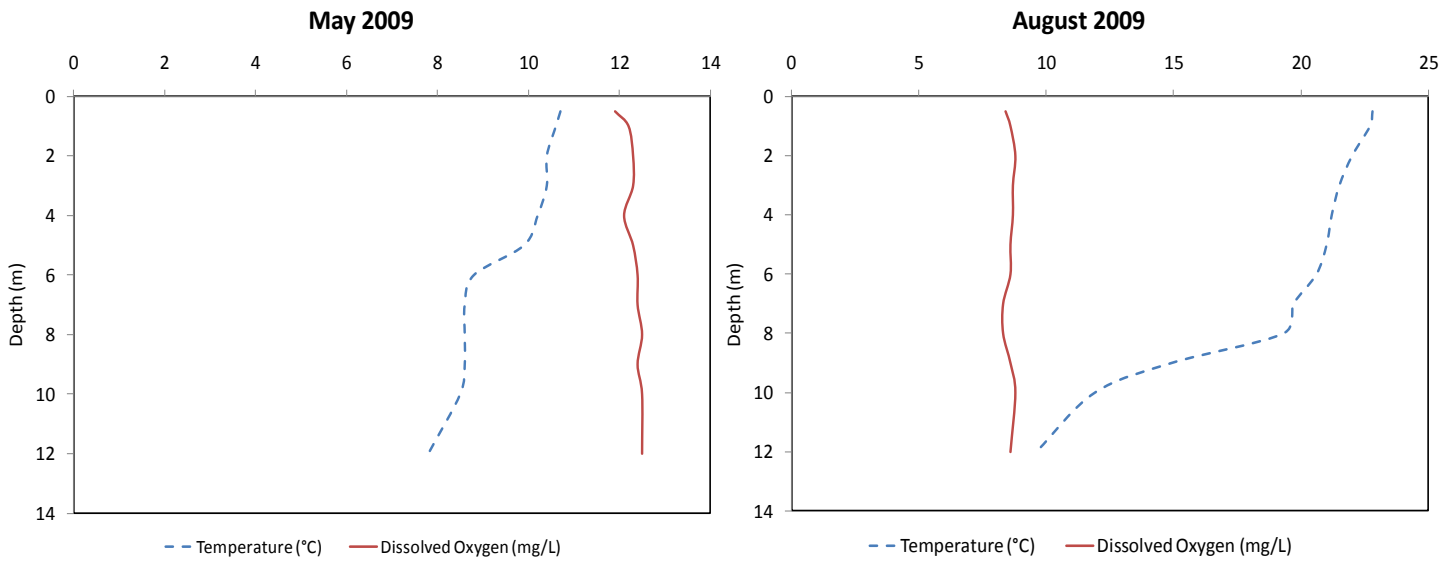

Lake Rosseau – East Portage Bay

Municipality:	Muskoka Lakes	Watershed:	Lake Rosseau
Surface Area:	1.33 km²	Watershed Area (excluding lake):	3.17 km²
Maximum Depth:	12 m	Lake Trout Lake?	Yes
Wetland Area:	0 %	Secchi Depth (10-year average):	4.8 m
Phosphorus (10-year average 2000-2009):	7.0 µg/L	Sensitivity:	High (OT)