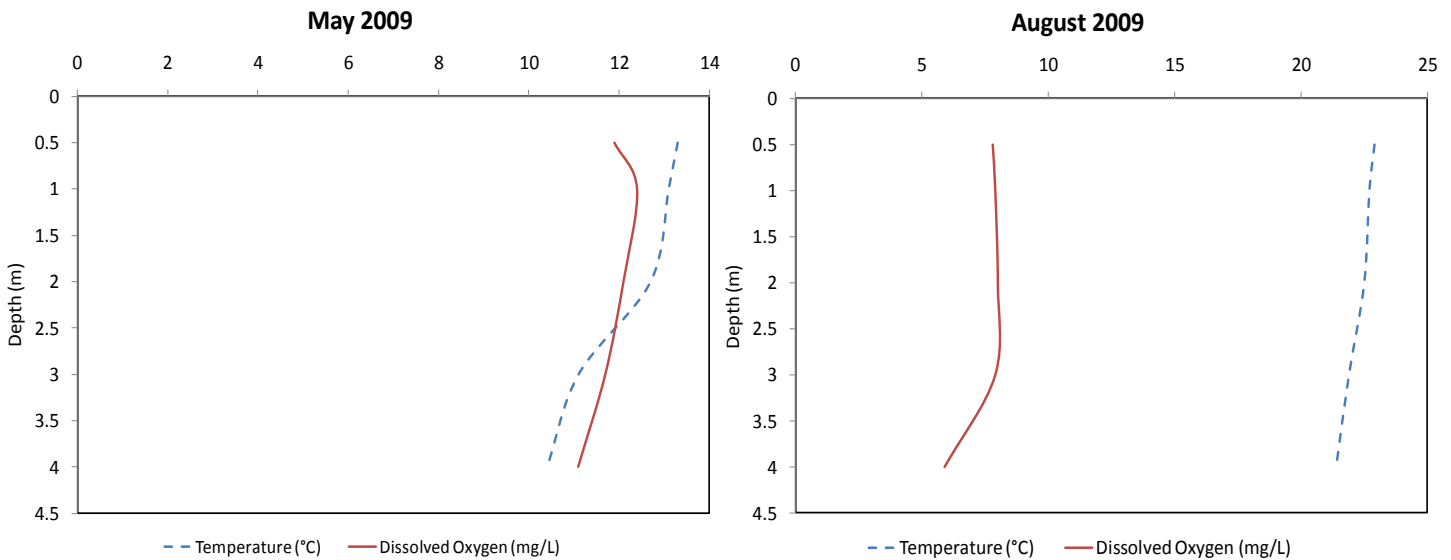

Lake Rosseau – Brackenrig Bay

Municipality:	Muskoka Lakes	Watershed:	Lake Rosseau
Surface Area:	0.44 km²	Watershed Area (excluding lake):	2.16 km²
Maximum Depth:	4 m	Lake Trout Lake?	Yes
Wetland Area:	0 %	Secchi Depth (10-year average):	3.1 m
Phosphorus (10-year average 2000-2009):	8.9 µg/L	Sensitivity:	Moderate (OT)