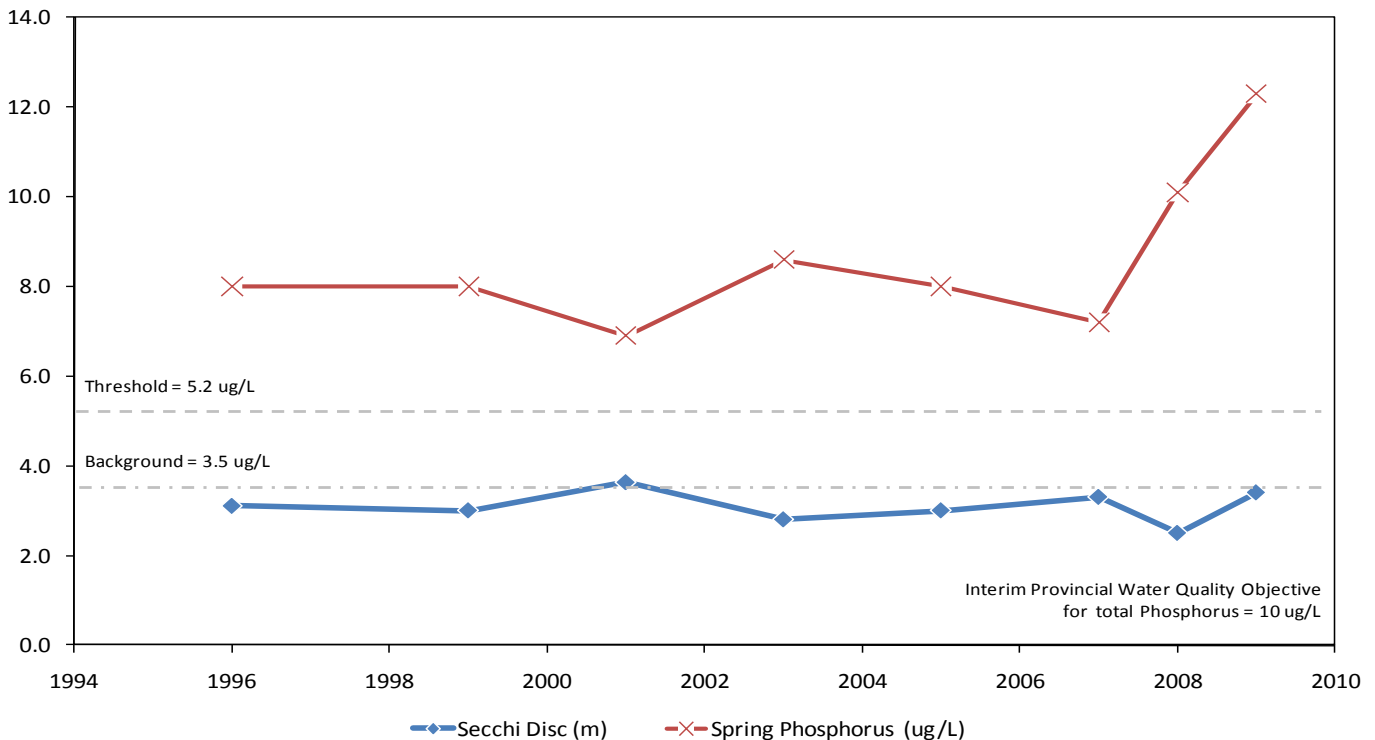

Lake Rosseau – Brackenrig Bay

Municipality:	Muskoka Lakes	Watershed:	Lake Rosseau
Surface Area:	0.44 km²	Watershed Area (excluding lake):	2.16 km²
Maximum Depth:	4 m	Lake Trout Lake?	Yes
Wetland Area:	0 %	Secchi Depth (10-year average):	3.1 m
Phosphorus (10-year average 2000-2009):	8.9 µg/L	Sensitivity:	Moderate (OT)

Lake Rosseau - Brackenrig Bay Long Term Monitoring Data

This information is supplied without expressed or implied warranty of any kind, including warranty of fitness for a particular purpose. In no event will the District Municipality of Muskoka be liable for any damages, whether incidental, consequential or direct in conjunction with, or arising from the furnishing or use of this information.