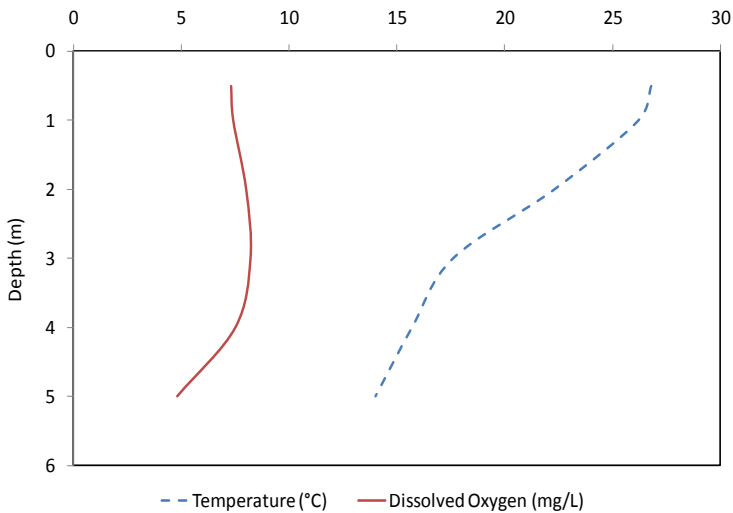

Rickett's Lake

Municipality:	Muskoka Lakes	Watershed:	Lake Joseph
Surface Area:	0.27 km²	Watershed Area (excluding lake):	5.48 km²
Maximum Depth:	6 m	Lake Trout Lake?	No
Wetland Area:	30 %	Secchi Depth (10-year average):	2.6 m
Phosphorus (10-year average):	11.8 µg/L	Sensitivity:	Low

May 2010