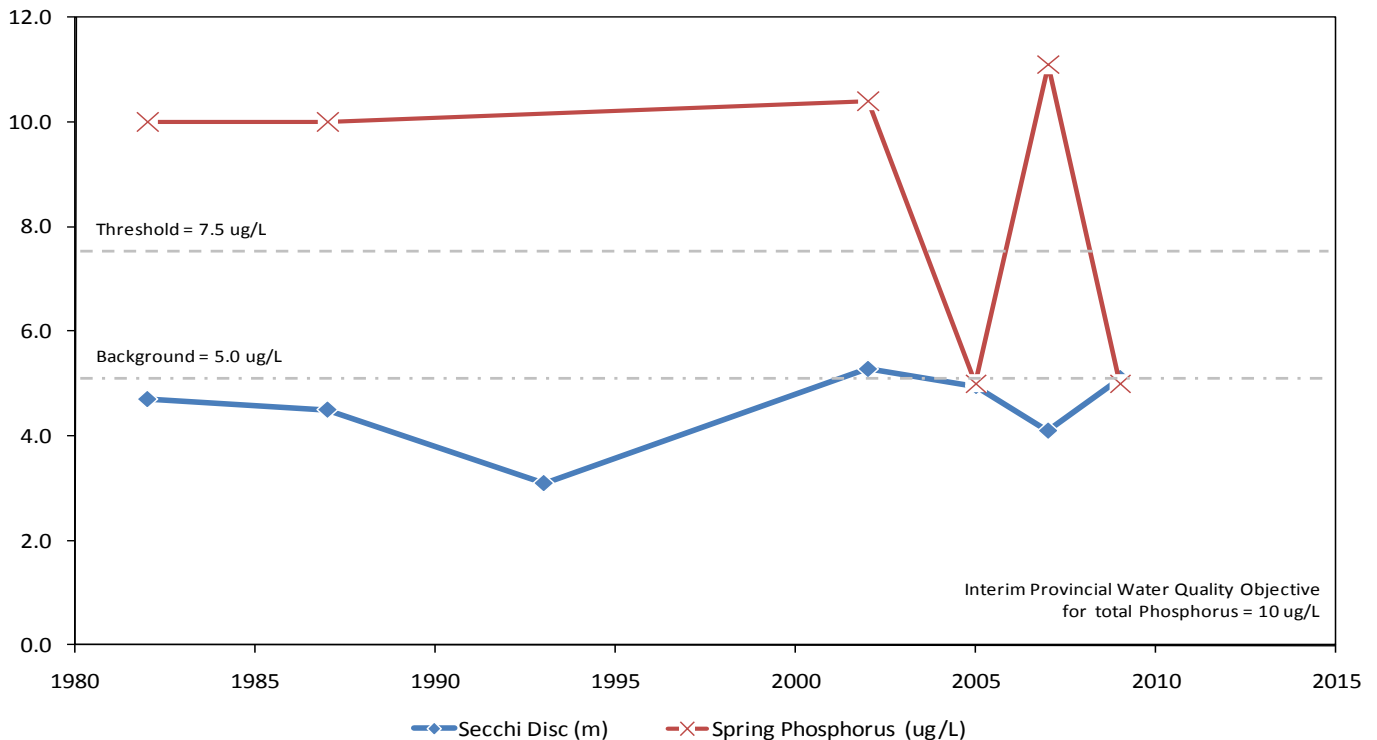

Nutt (Mud) Lake

Municipality:	Muskoka Lakes	Watershed:	Lake Rosseau
Surface Area:	0.08 km²	Watershed Area (excluding lake):	0.85 km²
Maximum Depth:	8 m	Lake Trout Lake?	No
Wetland Area:	0 %	Secchi Depth (10-year average):	4.9 m
Phosphorus (10-year average 2000-2009):	7.9 µg/L	Sensitivity:	Moderate (OT)

Nutt Lake Long Term Monitoring Data

This information is supplied without expressed or implied warranty of any kind, including warranty of fitness for a particular purpose. In no event will the District Municipality of Muskoka be liable for any damages, whether incidental, consequential or direct in conjunction with, or arising from the furnishing or use of this information.