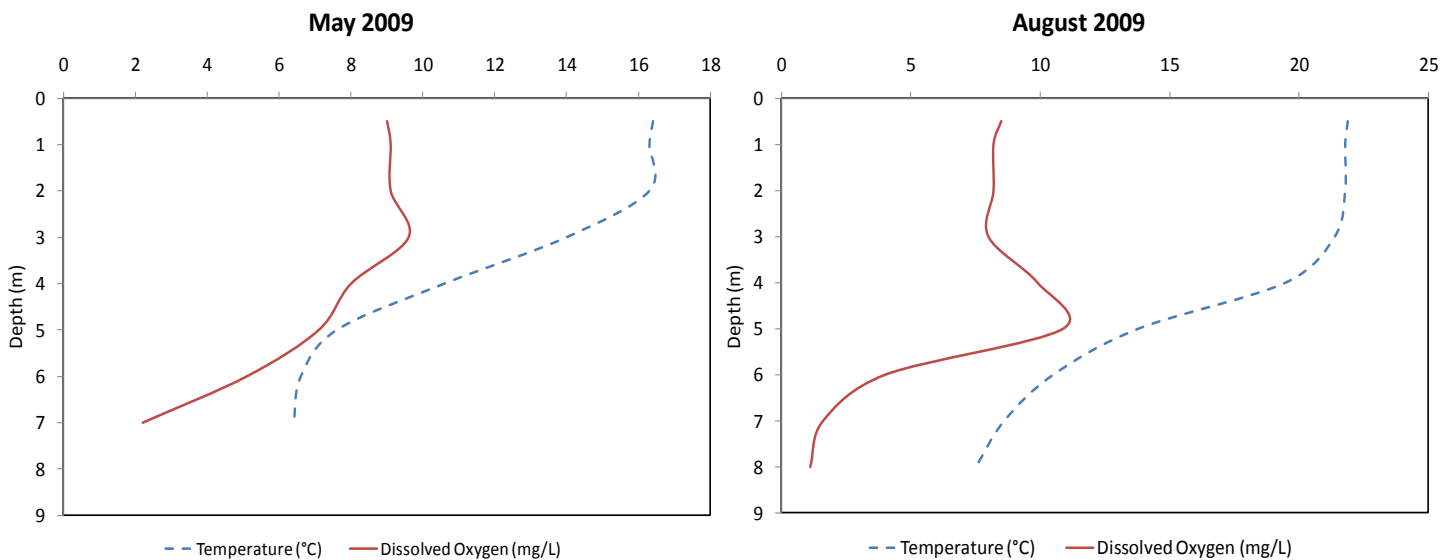

Nutt (Mud) Lake

Municipality:	Muskoka Lakes	Watershed:	Lake Rosseau
Surface Area:	0.08 km²	Watershed Area (excluding lake):	0.85 km²
Maximum Depth:	8 m	Lake Trout Lake?	No
Wetland Area:	0 %	Secchi Depth (10-year average):	4.9 m
Phosphorus (10-year average 2000-2009):	7.9 µg/L	Sensitivity:	Moderate (OT)