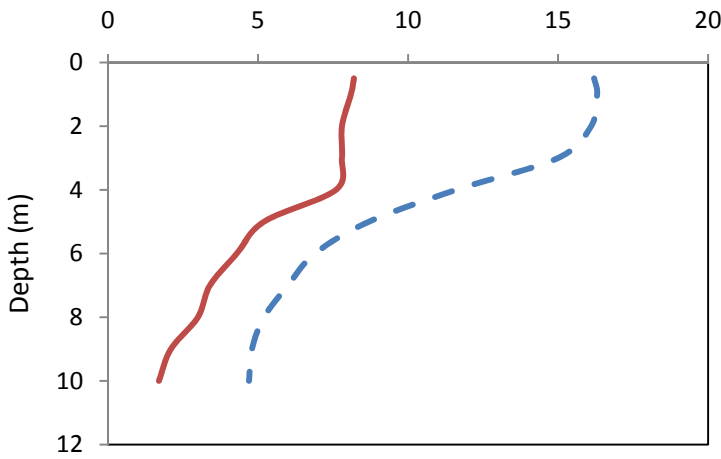

Neilson Lake

Municipality:	Muskoka Lakes	Watershed:	Lake Muskoka
Surface Area:	0.17 km²	Watershed Area (excluding lake):	6.23 km²
Maximum Depth:	10 m	Cold Water Fishery?	No
Wetland Area:	20 %	Secchi Depth (10-year average):	2.4 m
Phosphorus (10-year average 1999-2008):	14.8 µg/L	Sensitivity:	Moderate

May 2008

— Temperature (°C) — Dissolved Oxygen (mg/L) — Temperature (°C) — Dissolved Oxygen (mg/L)