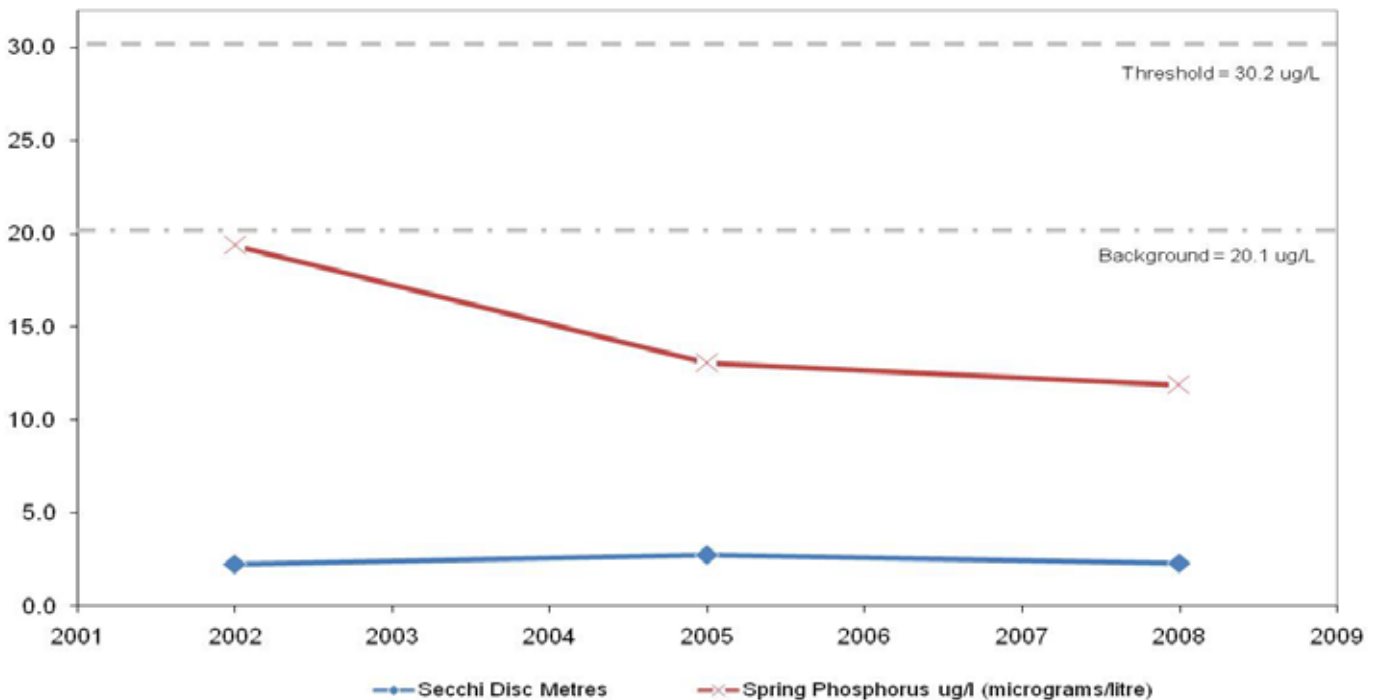

Neilson Lake

Municipality:	Muskoka Lakes	Watershed:	Lake Muskoka
Surface Area:	0.17 km²	Watershed Area (excluding lake):	6.23 km²
Maximum Depth:	10 m	Cold Water Fishery?	No
Wetland Area:	20 %	Secchi Depth (10-year average):	2.4 m
Phosphorus (10-year average 1999-2008):	14.8 µg/L	Sensitivity:	Moderate

May 2008

August 2008

— Temperature (°C) — Dissolved Oxygen (mg/L) — Temperature (°C) — Dissolved Oxygen (mg/L)

Neilson Lake Long Term Monitoring Data

This information is supplied without expressed or implied warranty of any kind, including warranty of fitness for a particular purpose. In no event will the District Municipality of Muskoka be liable for any damages, whether incidental, consequential or direct in conjunction with, or arising from the furnishing or use of this information.