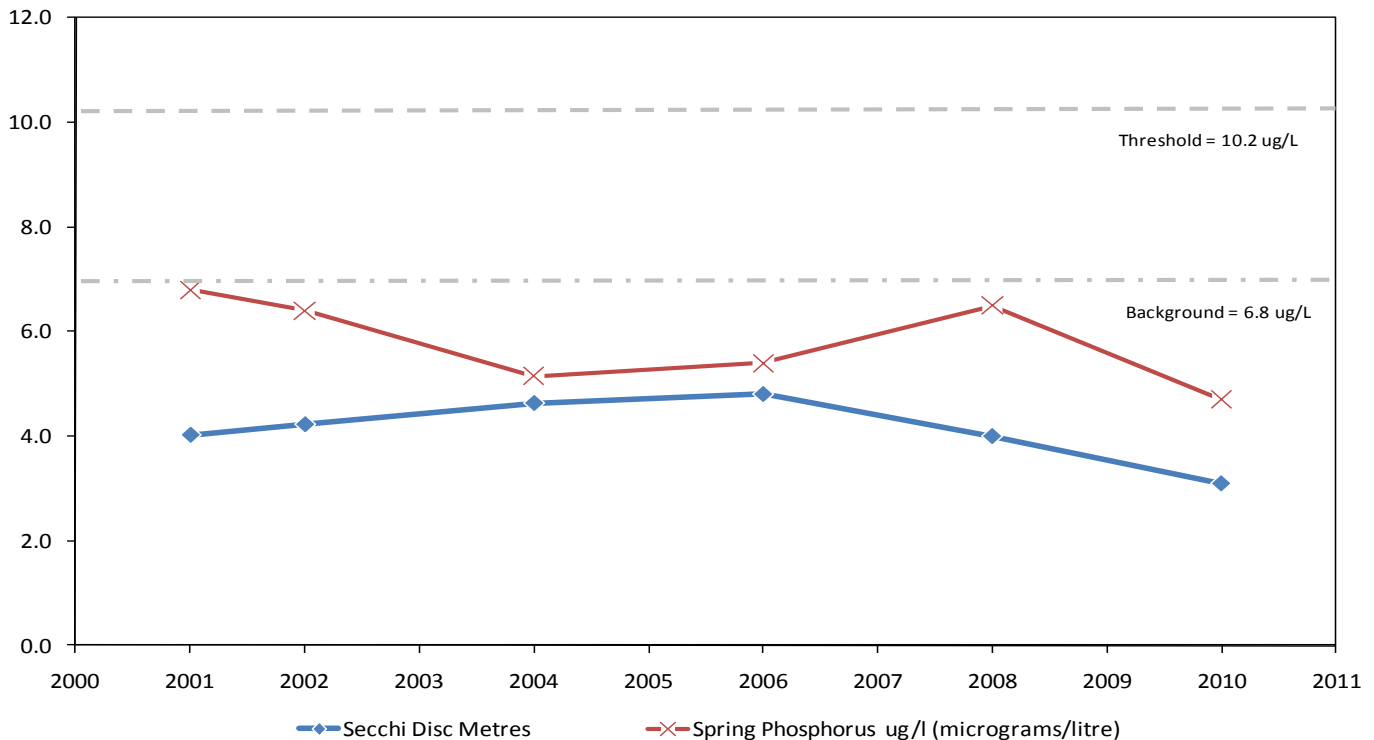

Lake Muskoka – Whiteside Bay

Municipality:	Muskoka Lakes	Watershed:	Lake Muskoka
Surface Area:	1.14 km²	Watershed Area (excluding lake):	7.46 km²
Maximum Depth:	18 m	Lake Trout Lake?	Yes
Wetland Area:	16.74 %	Secchi Depth (10-year average):	4.1 m
Phosphorus (10-year average):	5.8 µg/L	Sensitivity:	Low

Lake Muskoka - Whiteside Bay Long Term Monitoring Data

This information is supplied without expressed or implied warranty of any kind, including warranty of fitness for a particular purpose. In no event will the District Municipality of Muskoka be liable for any damages, whether incidental, consequential or direct in conjunction with, or arising from the furnishing or use of this information.