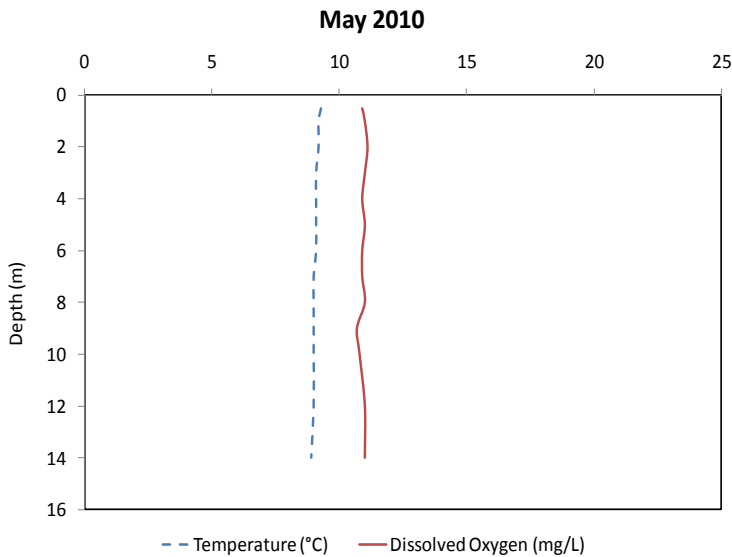

Lake Muskoka – Whiteside Bay

Municipality:	Muskoka Lakes	Watershed:	Lake Muskoka
Surface Area:	1.14 km²	Watershed Area (excluding lake):	7.46 km²
Maximum Depth:	18 m	Lake Trout Lake?	Yes
Wetland Area:	16.74 %	Secchi Depth (10-year average):	4.1 m
Phosphorus (10-year average):	5.8 µg/L	Sensitivity:	Low