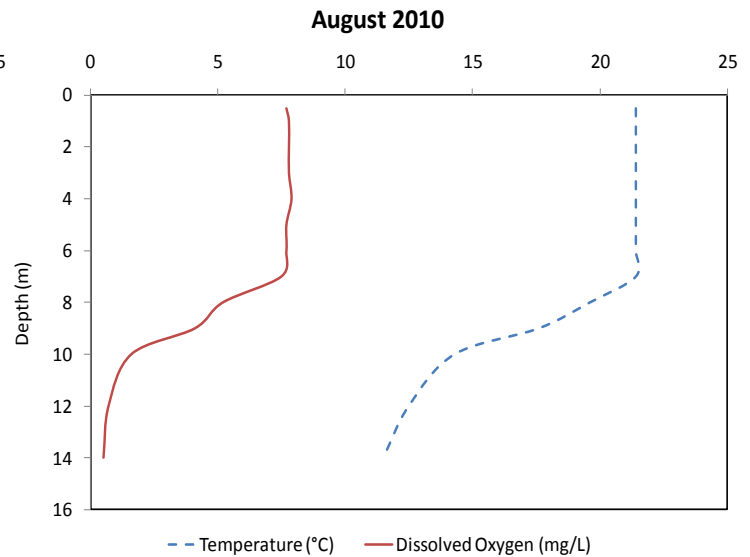

Lake Muskoka – Whiteside Bay

Municipality:	Muskoka Lakes	Watershed:	Lake Muskoka
Surface Area:	1.14 km²	Watershed Area (excluding lake):	7.46 km²
Maximum Depth:	18 m	Lake Trout Lake?	Yes
Wetland Area:	16.74 %	Secchi Depth (10-year average):	4.1 m
Phosphorus (10-year average):	5.8 µg/L	Sensitivity:	Low