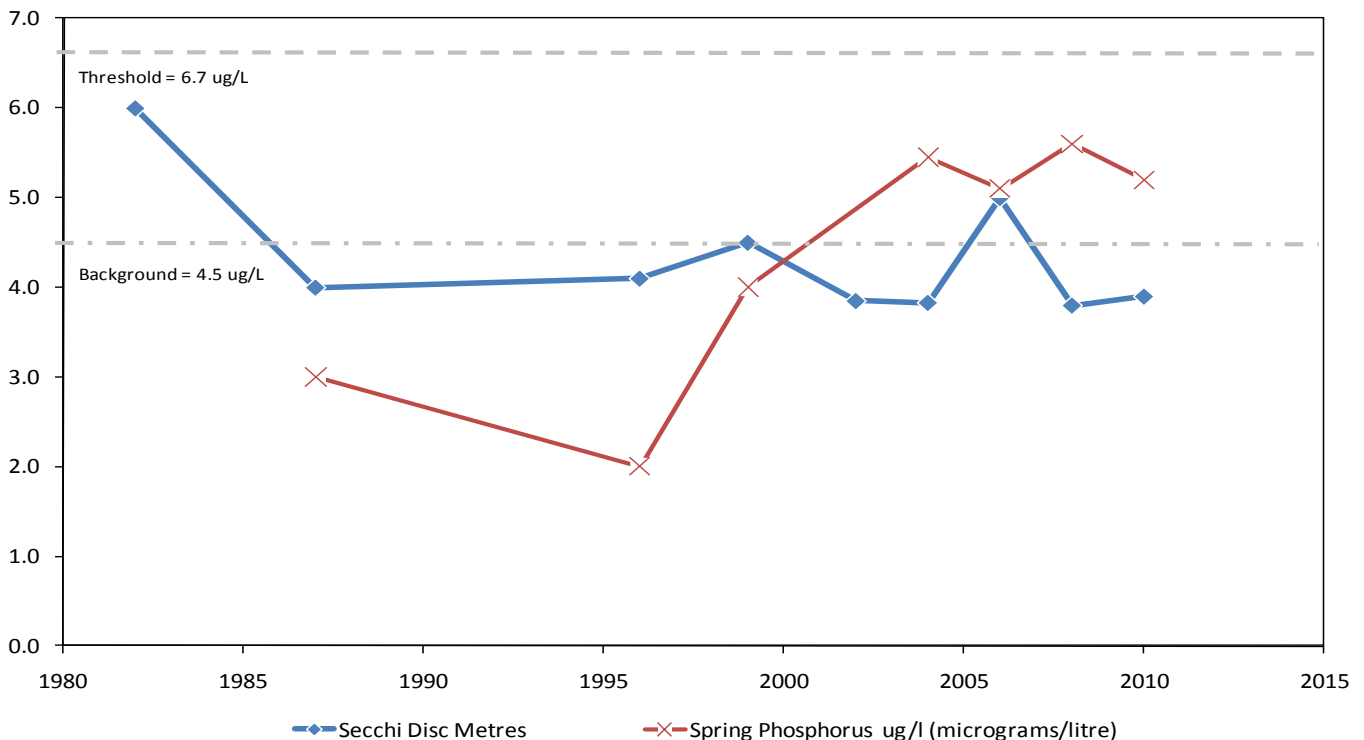

Lake Muskoka - Main

Municipality:	Muskoka Lakes	Watershed:	Lake Muskoka
Surface Area:	62 km²	Watershed Area (excluding lake):	73 km²
Maximum Depth:	47 m	Lake Trout Lake?	Yes
Wetland Area:	10 %	Secchi Depth (10-year average):	4.1 m
Phosphorus (10-year average):	5.3 µg/L	Sensitivity:	Moderate

Lake Muskoka - Main Long Term Monitoring Data

This information is supplied without expressed or implied warranty of any kind, including warranty of fitness for a particular purpose. In no event will the District Municipality of Muskoka be liable for any damages, whether incidental, consequential or direct in conjunction with, or arising from the furnishing or use of this information.