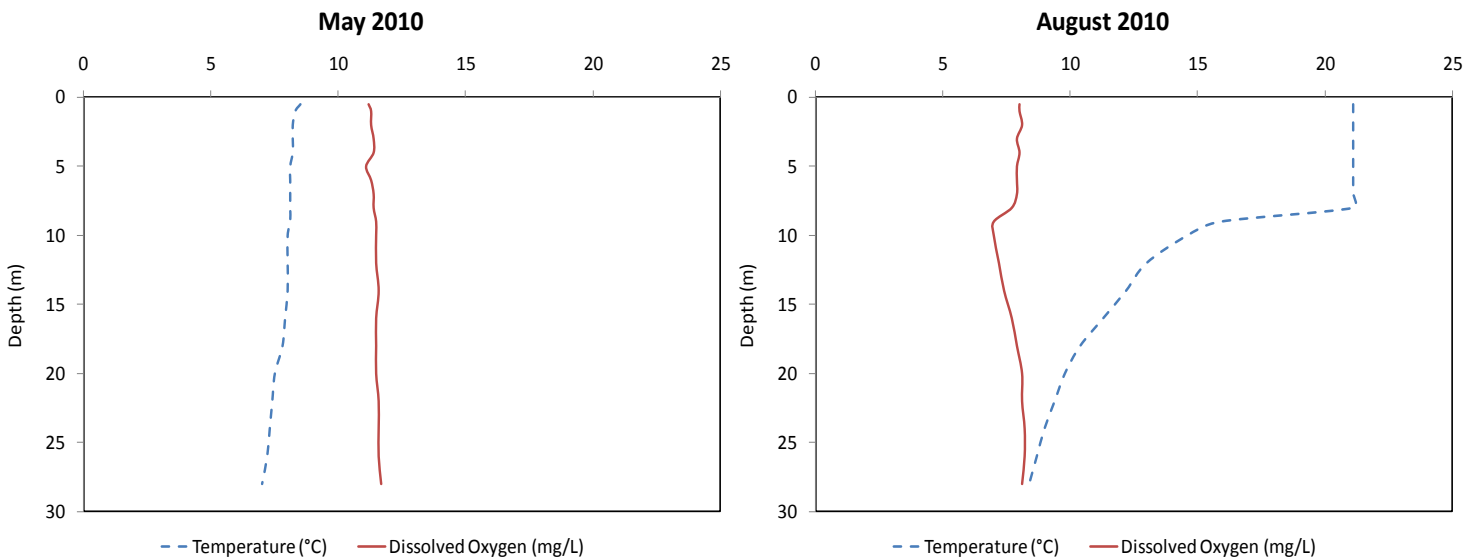

Lake Muskoka - Main

Municipality:	Muskoka Lakes	Watershed:	Lake Muskoka
Surface Area:	62 km²	Watershed Area (excluding lake):	73 km²
Maximum Depth:	47 m	Lake Trout Lake?	Yes
Wetland Area:	10 %	Secchi Depth (10-year average):	4.1 m
Phosphorus (10-year average):	5.3 µg/L	Sensitivity:	Moderate