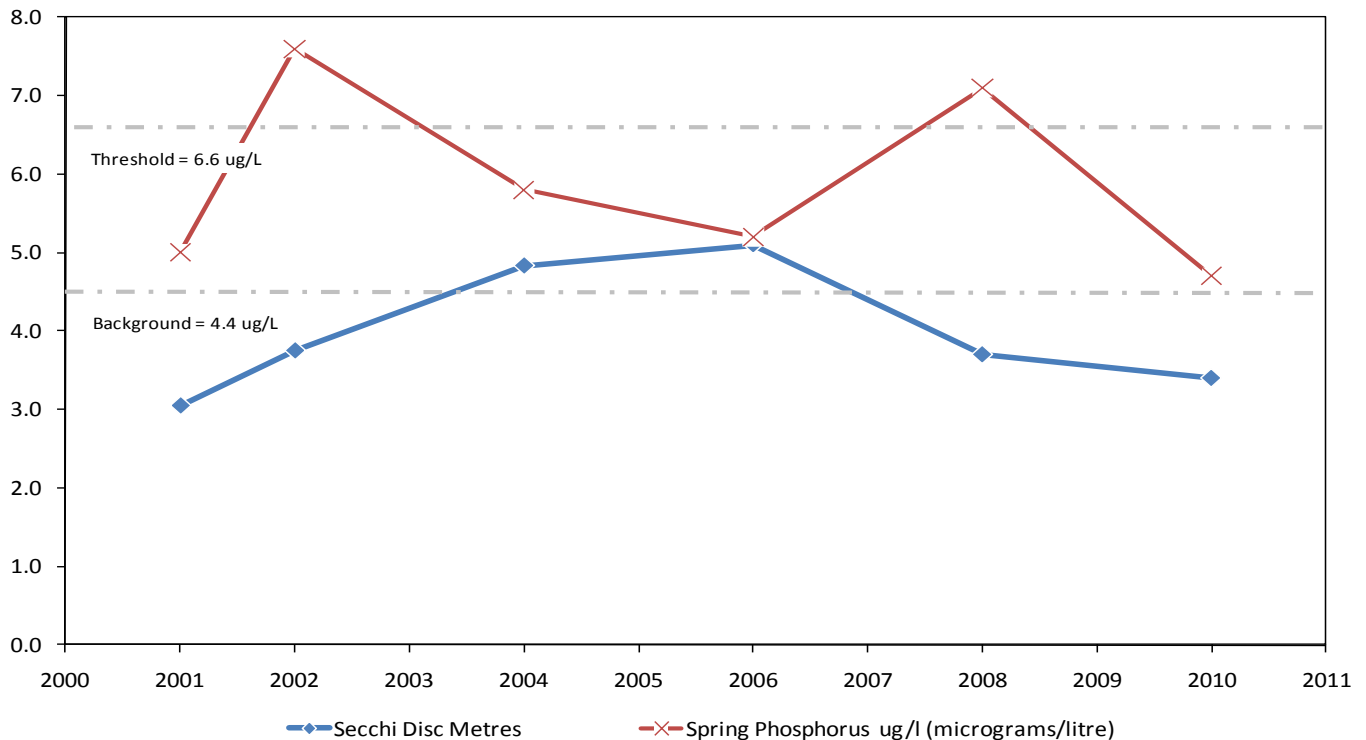

Lake Muskoka – Dudley Bay

Municipality:	Muskoka Lakes	Watershed:	Lake Muskoka
Surface Area:	3.6 km²	Watershed Area (excluding lake):	12.6 km²
Maximum Depth:	20 m	Lake Trout Lake?	Yes
Wetland Area:	5 %	Secchi Depth (10-year average):	4.0 m
Phosphorus (10-year average):	5.9 µg/L	Sensitivity:	Moderate

Lake Muskoka - Dudley Bay Long Term Monitoring Data

This information is supplied without expressed or implied warranty of any kind, including warranty of fitness for a particular purpose. In no event will the District Municipality of Muskoka be liable for any damages, whether incidental, consequential or direct in conjunction with, or arising from the furnishing or use of this information.