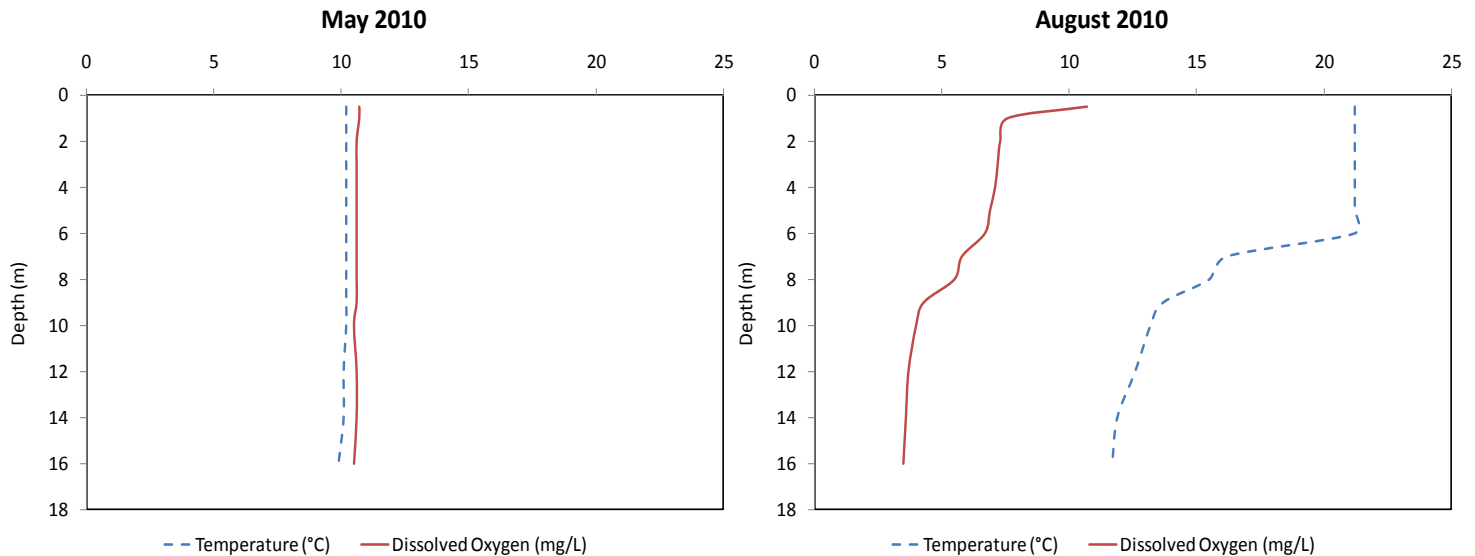

Lake Muskoka – Dudley Bay

Municipality:	Muskoka Lakes	Watershed:	Lake Muskoka
Surface Area:	3.6 km²	Watershed Area (excluding lake):	12.6 km²
Maximum Depth:	20 m	Lake Trout Lake?	Yes
Wetland Area:	5 %	Secchi Depth (10-year average):	4.0 m
Phosphorus (10-year average):	5.9 µg/L	Sensitivity:	Moderate