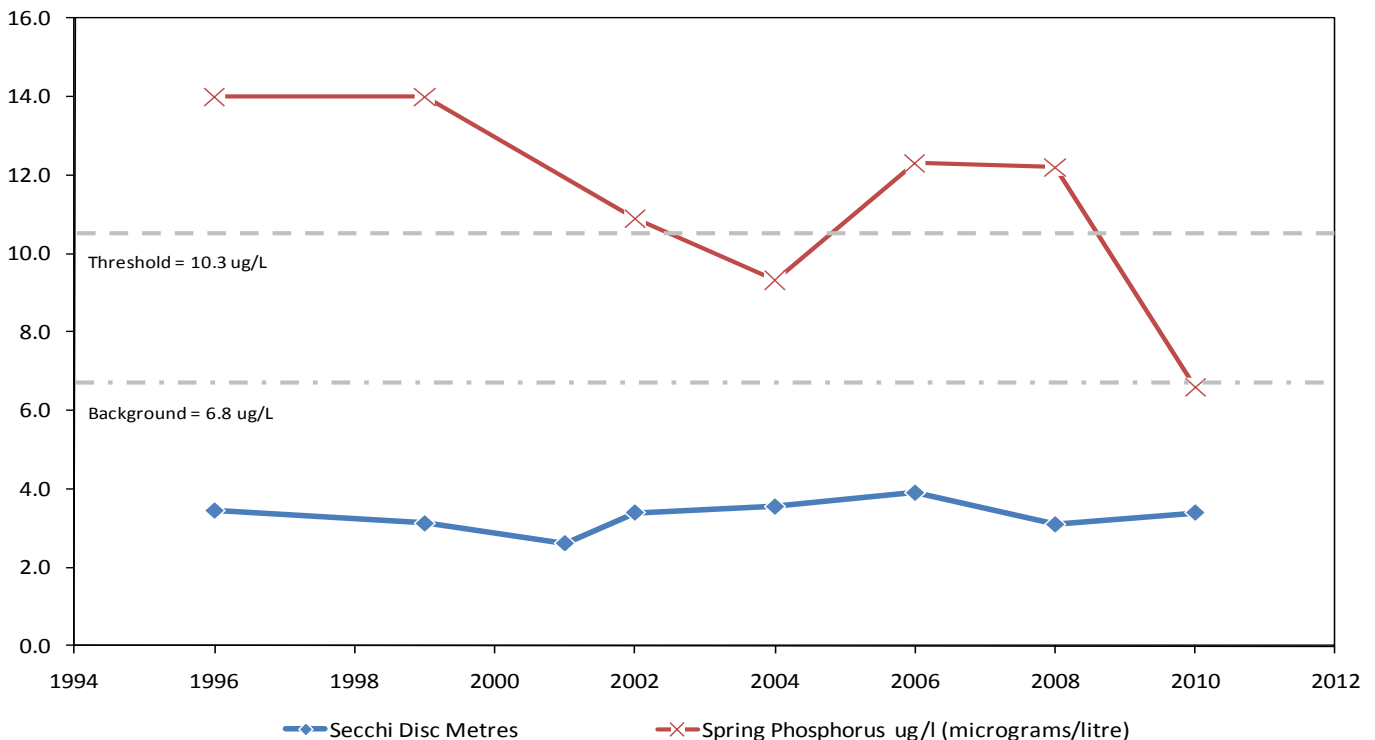

Lake Muskoka – Muskoka Bay

Municipality:	Gravenhurst	Watershed:	Lake Muskoka
Surface Area:	4.1 km²	Watershed Area (excluding lake):	20.4 km²
Maximum Depth:	14 m	Lake Trout Lake?	Yes
Wetland Area:	9.41 %	Secchi Depth (10-year average):	3.3 m
Phosphorus (10-year average):	10.3 µg/L	Sensitivity:	Moderate (OT)

Lake Muskoka - Muskoka Bay Long Term Monitoring Data

This information is supplied without expressed or implied warranty of any kind, including warranty of fitness for a particular purpose. In no event will the District Municipality of Muskoka be liable for any damages, whether incidental, consequential or direct in conjunction with, or arising from the furnishing or use of this information.