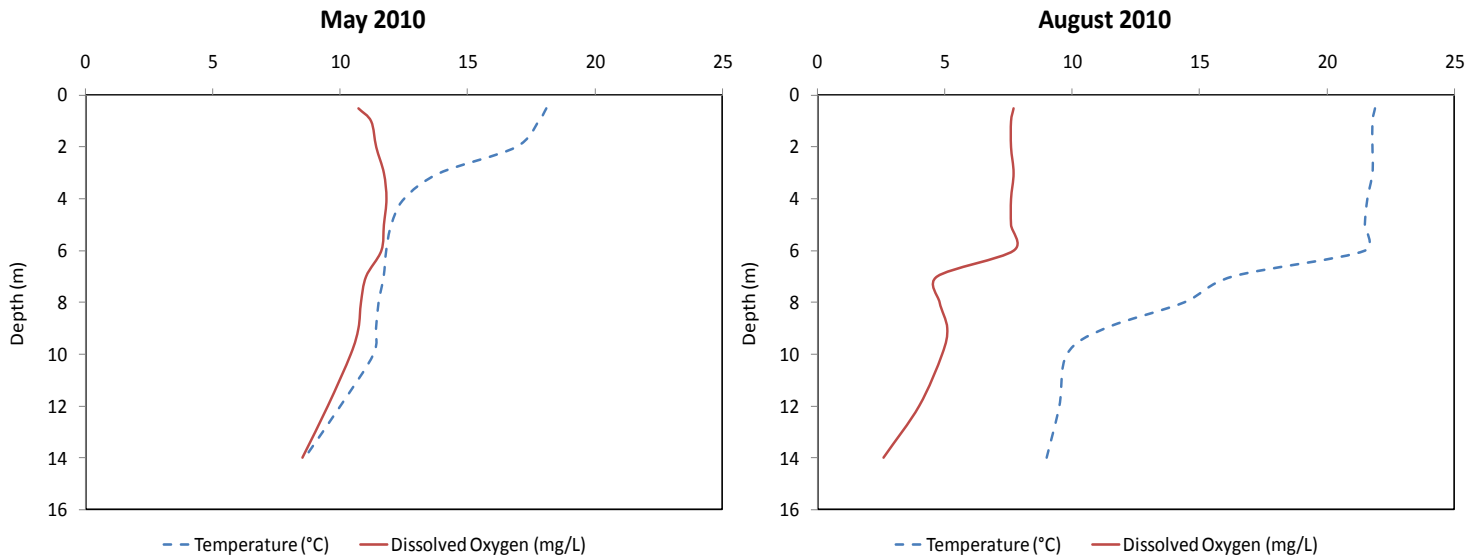

Lake Muskoka – Muskoka Bay

Municipality:	Gravenhurst	Watershed:	Lake Muskoka
Surface Area:	4.1 km²	Watershed Area (excluding lake):	20.4 km²
Maximum Depth:	14 m	Lake Trout Lake?	Yes
Wetland Area:	9.41 %	Secchi Depth (10-year average):	3.3 m
Phosphorus (10-year average):	10.3 µg/L	Sensitivity:	Moderate (OT)