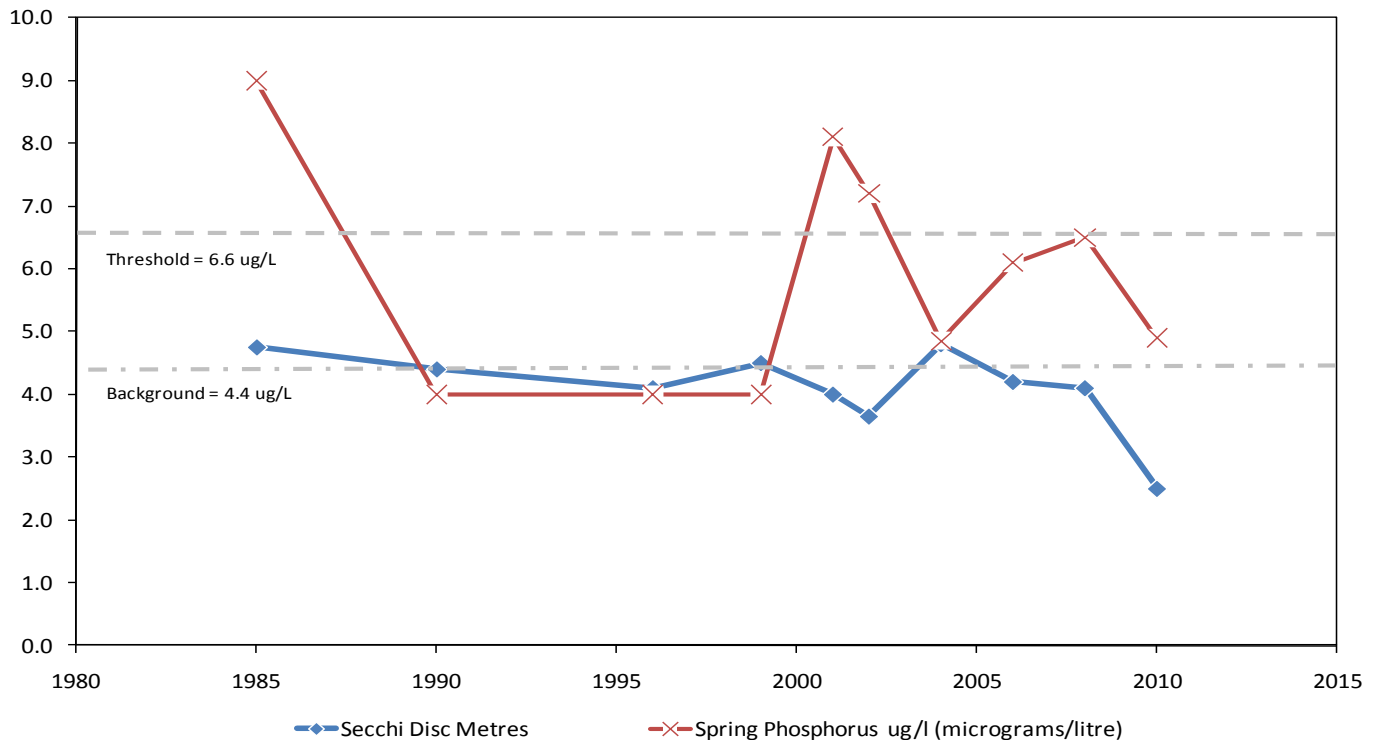

Lake Muskoka – Bala Bay

Municipality:	Muskoka Lakes	Watershed:	Lake Muskoka
Surface Area:	4.3 km²	Watershed Area (excluding lake):	4.85 km²
Maximum Depth:	38 m	Lake Trout Lake?	Yes
Wetland Area:	10.87 %	Secchi Depth (10-year average):	3.9 m
Phosphorus (10-year average):	6.3 µg/L	Sensitivity:	Moderate

Lake Muskoka - Bala Bay Long Term Monitoring Data

This information is supplied without expressed or implied warranty of any kind, including warranty of fitness for a particular purpose. In no event will the District Municipality of Muskoka be liable for any damages, whether incidental, consequential or direct in conjunction with, or arising from the furnishing or use of this information.