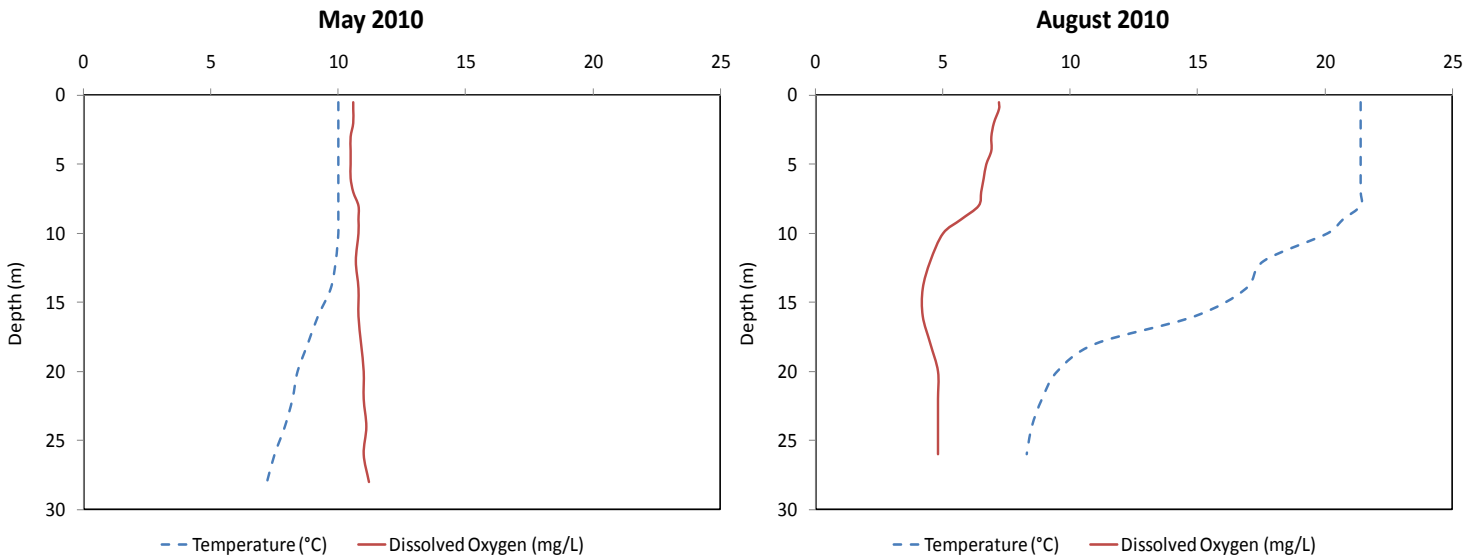

Lake Muskoka – Bala Bay

Municipality:	Muskoka Lakes	Watershed:	Lake Muskoka
Surface Area:	4.3 km²	Watershed Area (excluding lake):	4.85 km²
Maximum Depth:	38 m	Lake Trout Lake?	Yes
Wetland Area:	10.87 %	Secchi Depth (10-year average):	3.9 m
Phosphorus (10-year average):	6.3 µg/L	Sensitivity:	Moderate