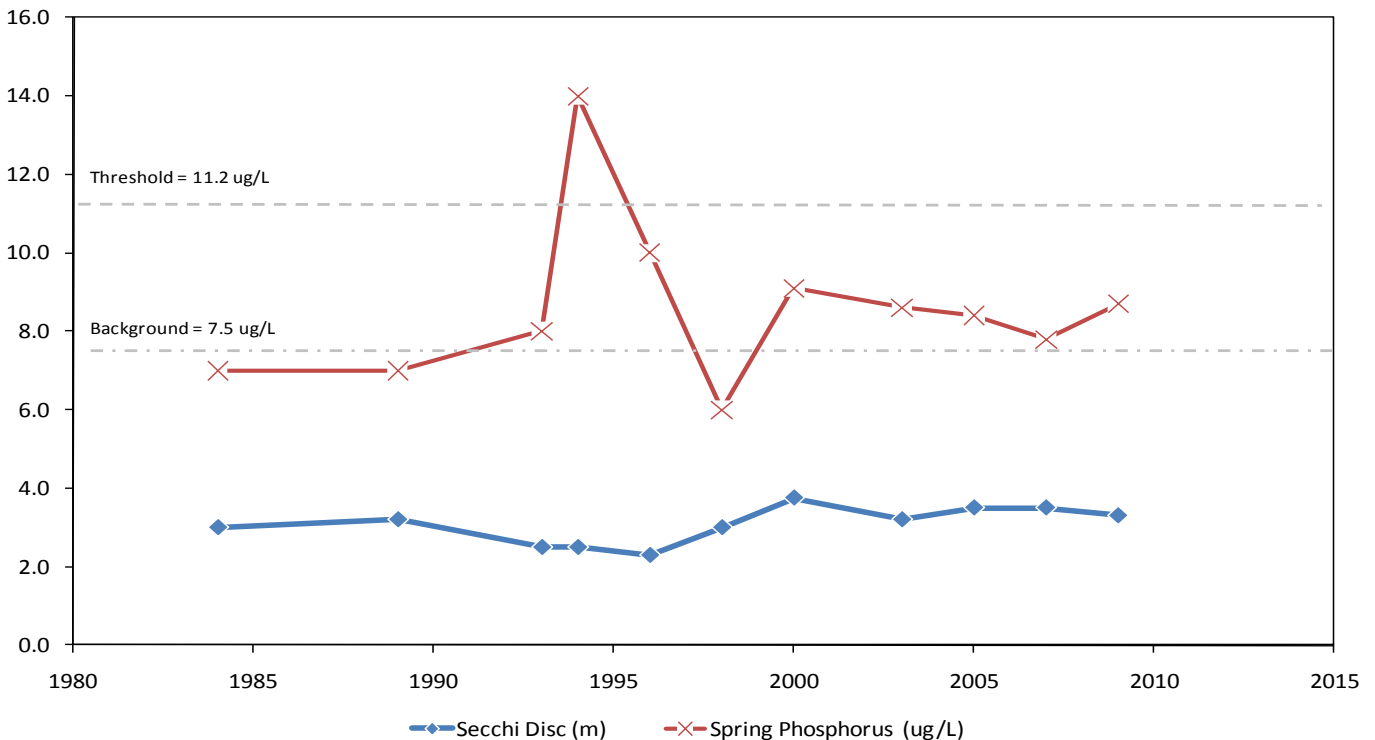

Morrison Lake

Municipality:	Gravenhurst	Watershed:	Morrison Lake
Surface Area:	5.25 km²	Watershed Area (excluding lake):	12.48 km²
Maximum Depth:	16 m	Lake Trout Lake?	No
Wetland Area:	15 %	Secchi Depth (10-year average):	3.5 m
Phosphorus (10-year average 2000-2009):	8.5 µg/L	Sensitivity:	Moderate

Morrison Lake Long Term Monitoring Data

This information is supplied without expressed or implied warranty of any kind, including warranty of fitness for a particular purpose. In no event will the District Municipality of Muskoka be liable for any damages, whether incidental, consequential or direct in conjunction with, or arising from the furnishing or use of this information.