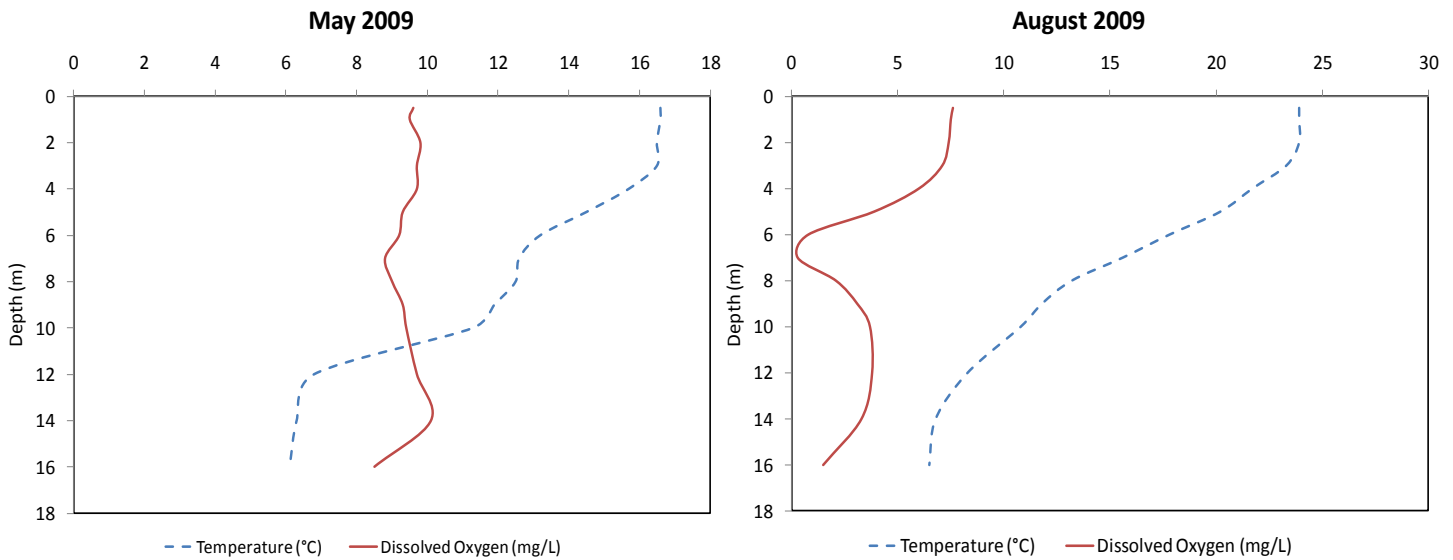

Morrison Lake

Municipality:	Gravenhurst	Watershed:	Morrison Lake
Surface Area:	5.25 km²	Watershed Area (excluding lake):	12.48 km²
Maximum Depth:	16 m	Lake Trout Lake?	No
Wetland Area:	15 %	Secchi Depth (10-year average):	3.5 m
Phosphorus (10-year average 2000-2009):	8.5 µg/L	Sensitivity:	Moderate