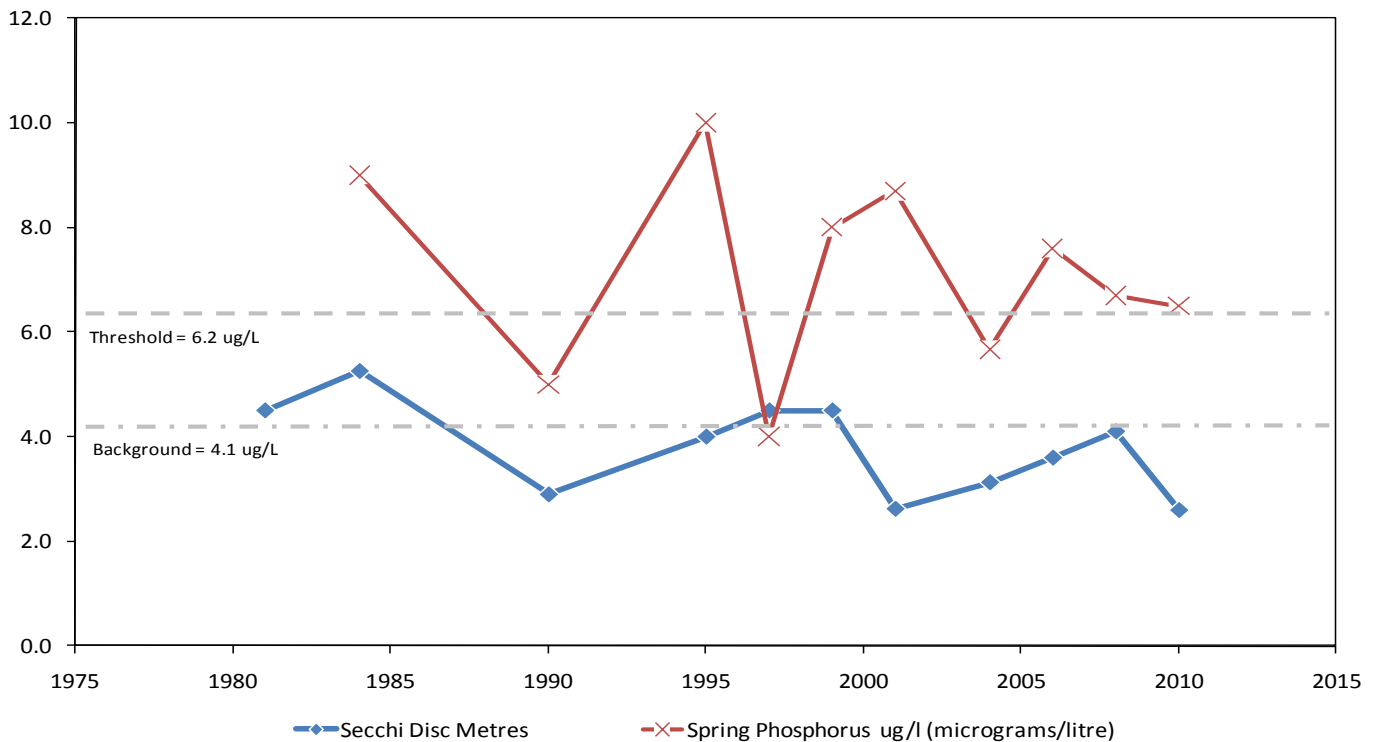

Mirror Lake

Municipality:	Muskoka Lakes	Watershed:	Lake Muskoka
Surface Area:	0.46 km²	Watershed Area (excluding lake):	0.97 km²
Maximum Depth:	8 m	Lake Trout Lake?	No
Wetland Area:	20 %	Secchi Depth (10-year average):	3.2 m
Phosphorus (10-year average):	7.0 µg/L	Sensitivity:	Moderate (OT)

Mirror Lake Long Term Monitoring Data

This information is supplied without expressed or implied warranty of any kind, including warranty of fitness for a particular purpose. In no event will the District Municipality of Muskoka be liable for any damages, whether incidental, consequential or direct in conjunction with, or arising from the furnishing or use of this information.