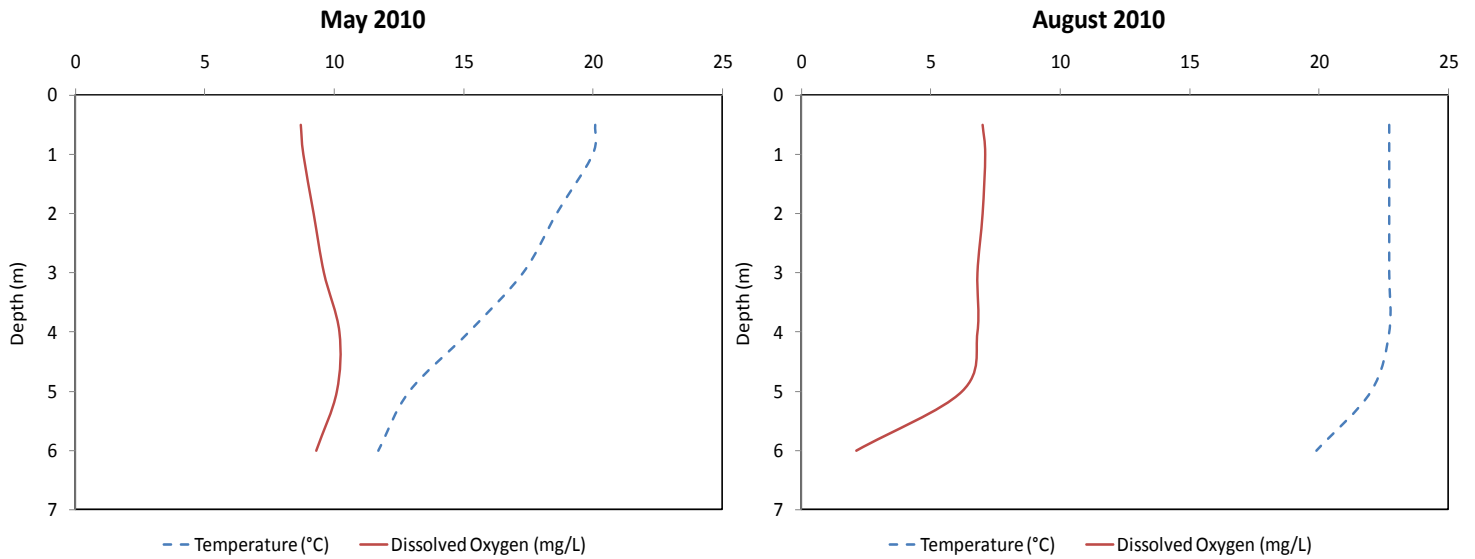

Mirror Lake

Municipality:	Muskoka Lakes	Watershed:	Lake Muskoka
Surface Area:	0.46 km²	Watershed Area (excluding lake):	0.97 km²
Maximum Depth:	8 m	Lake Trout Lake?	No
Wetland Area:	20 %	Secchi Depth (10-year average):	3.2 m
Phosphorus (10-year average):	7.0 µg/L	Sensitivity:	Moderate (OT)