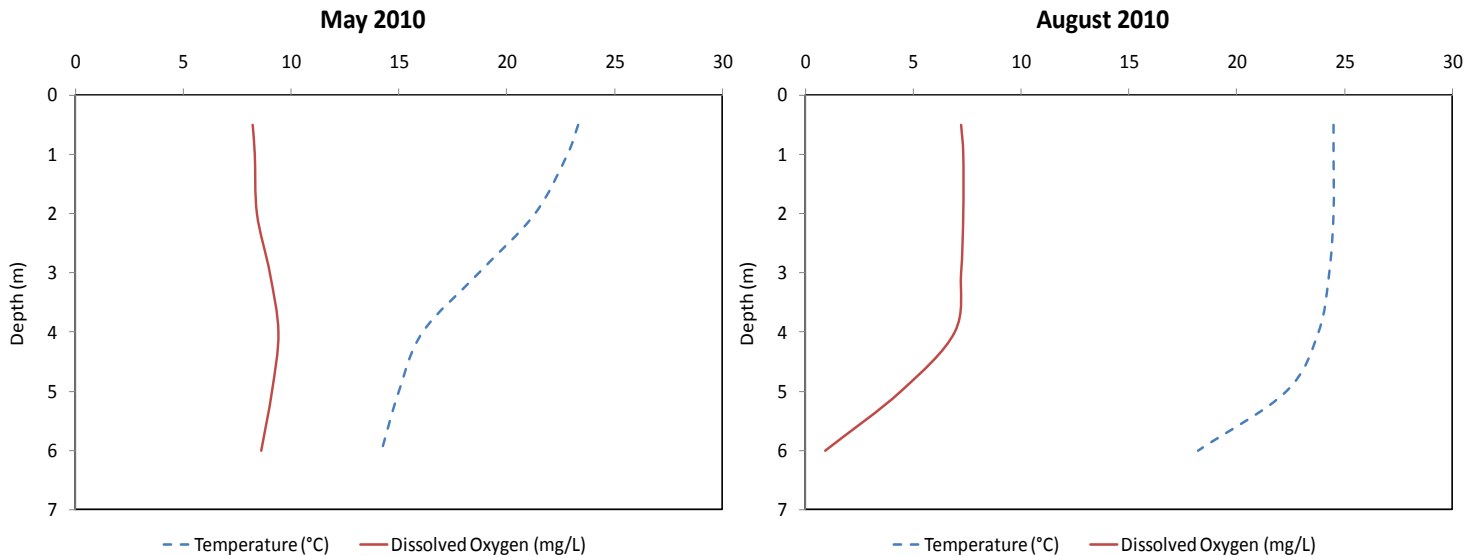

Medora Lake

Municipality:	Muskoka Lakes	Watershed:	Lake Muskoka
Surface Area:	0.41 km²	Watershed Area (excluding lake):	2.25 km²
Maximum Depth:	9 m	Lake Trout Lake?	No
Wetland Area:	5 %	Secchi Depth (10-year average):	3.7 m
Phosphorus (10-year average):	8.0 µg/L	Sensitivity:	Moderate (OT)