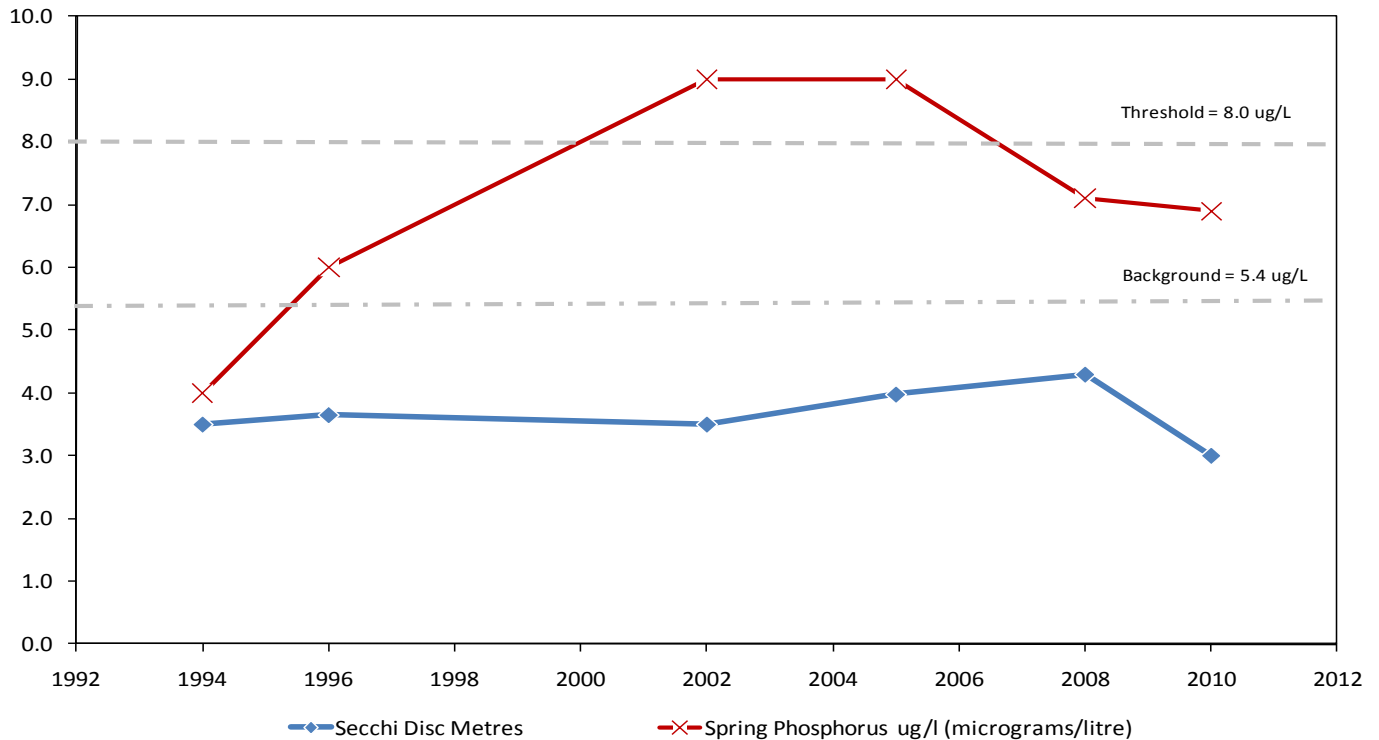

Medora Lake

Municipality:	Muskoka Lakes	Watershed:	Lake Muskoka
Surface Area:	0.41 km²	Watershed Area (excluding lake):	2.25 km²
Maximum Depth:	9 m	Lake Trout Lake?	No
Wetland Area:	5 %	Secchi Depth (10-year average):	3.7 m
Phosphorus (10-year average):	8.0 µg/L	Sensitivity:	Moderate (OT)

Medora Lake Long Term Monitoring Data

This information is supplied without expressed or implied warranty of any kind, including warranty of fitness for a particular purpose. In no event will the District Municipality of Muskoka be liable for any damages, whether incidental, consequential or direct in conjunction with, or arising from the furnishing or use of this information.