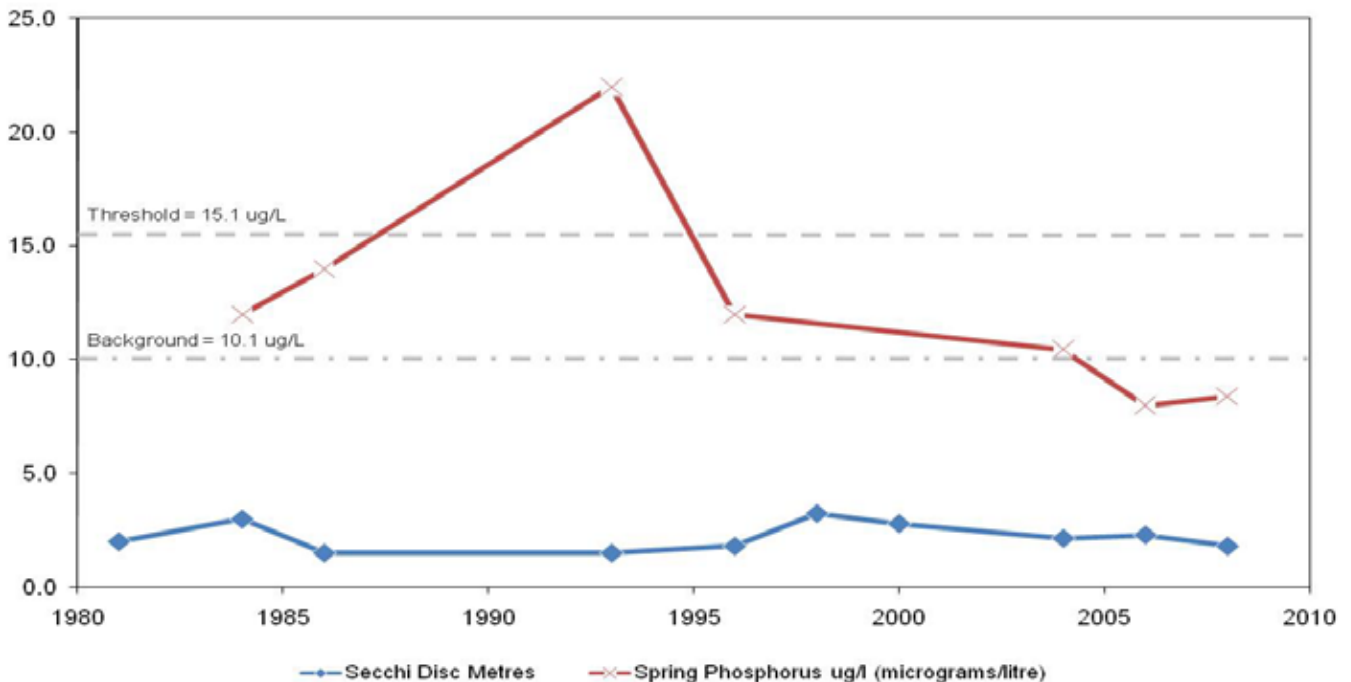

Long's Lake Long Term Monitoring Data

This information is supplied without expressed or implied warranty of any kind, including warranty of fitness for a particular purpose. In no event will the District Municipality of Muskoka be liable for any damages, whether incidental, consequential or direct in conjunction with, or arising from the furnishing or use of this information.