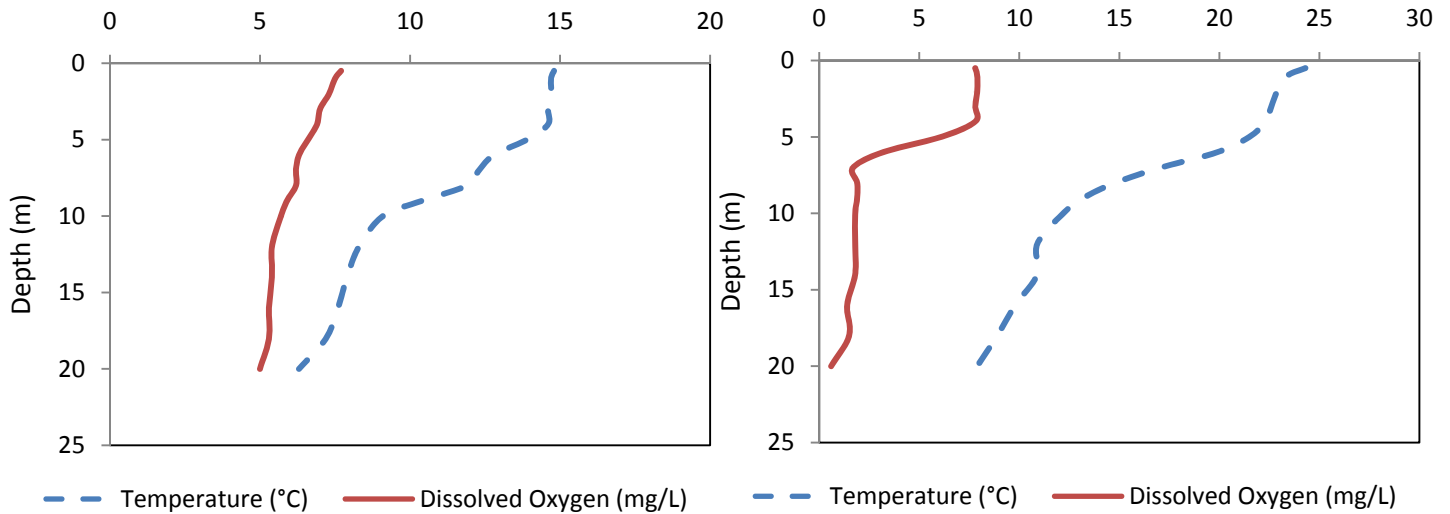

Kahshe Lake – Main

Municipality:	Gravenhurst	Watershed:	Sparrow Lake
Surface Area:	8.3 km²	Watershed Area (excluding lake):	32.7 km²
Maximum Depth:	20 m	Cold Water Fishery?	No
Wetland Area:	5 %	Secchi Depth (10-year average):	2.9 m
Phosphorus (10-year average 1999-2008):	13.0 µg/L	Sensitivity:	Moderate

May 2008

August 2008