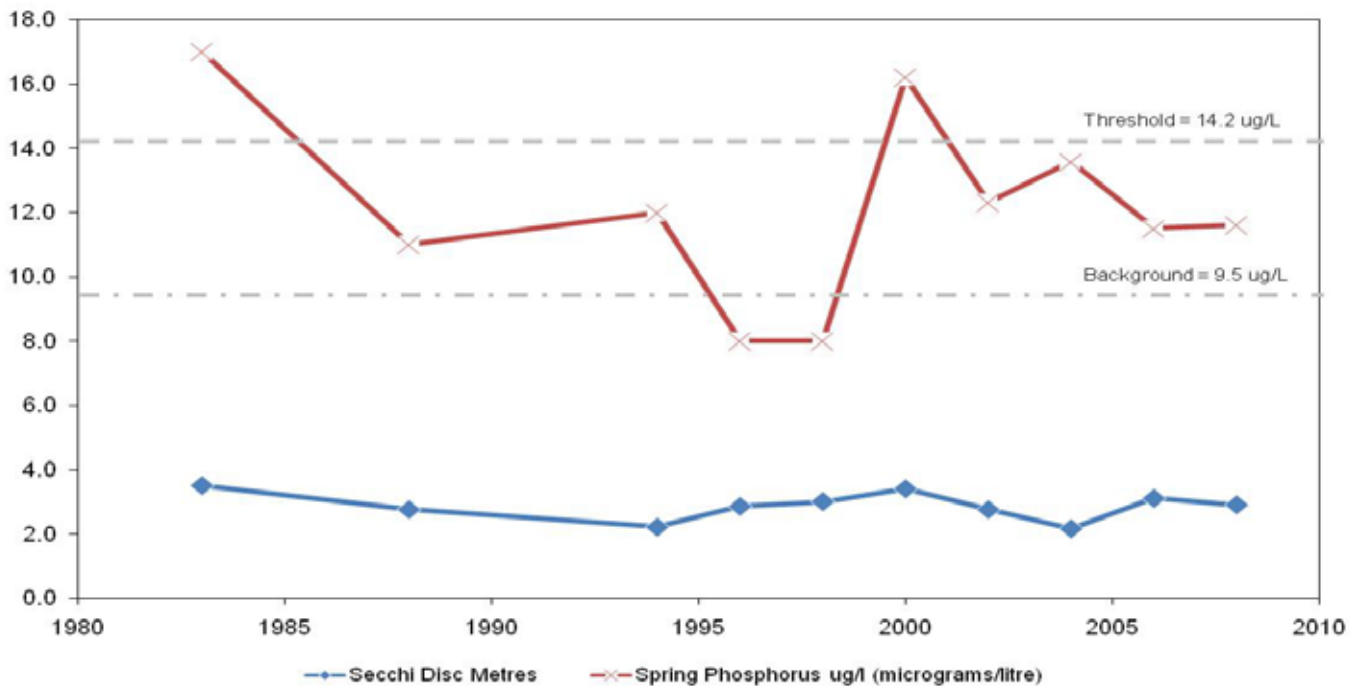

Kahshe Lake – Main

Municipality:	Gravenhurst	Watershed:	Sparrow Lake
Surface Area:	8.3 km²	Watershed Area (excluding lake):	32.7 km²
Maximum Depth:	20 m	Cold Water Fishery?	No
Wetland Area:	5 %	Secchi Depth (10-year average):	2.9 m
Phosphorus (10-year average 1999-2008):	13.0 µg/L	Sensitivity:	Moderate

May 2008

August 2008

**Kahshe Lake - Main
 Long Term Monitoring Data**

This information is supplied without expressed or implied warranty of any kind, including warranty of fitness for a particular purpose. In no event will the District Municipality of Muskoka be liable for any damages, whether incidental, consequential or direct in conjunction with, or arising from the furnishing or use of this information.