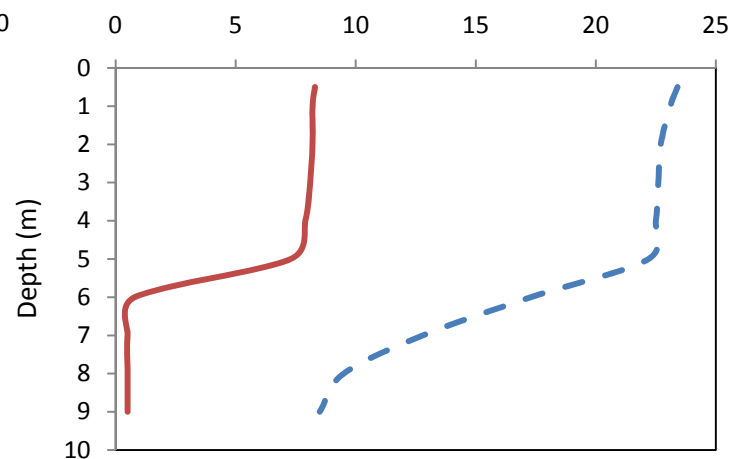

Kahshe Lake – Grant’s Bay

Municipality:	Gravenhurst	Watershed:	Sparrow Lake
Surface Area:	8.3 km²	Watershed Area (excluding lake):	32.7 km²
Maximum Depth:	20 m	Cold Water Fishery?	No
Wetland Area:	5 %	Secchi Depth (10-year average):	2.9 m
Phosphorus (10-year average 1999-2008):	17.0 µg/L	Sensitivity:	Moderate

August 2008

— Temperature (°C) — Dissolved Oxygen (mg/L) — Temperature (°C) — Dissolved Oxygen (mg/L)