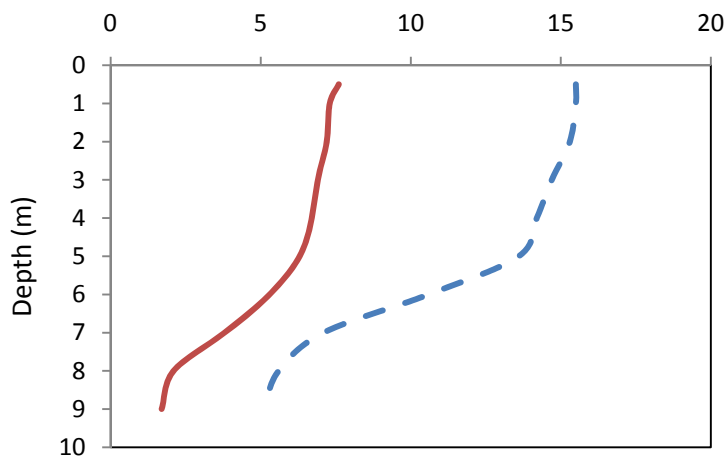

Kahshe Lake – Grant’s Bay

Municipality:	Gravenhurst	Watershed:	Sparrow Lake
Surface Area:	8.3 km²	Watershed Area (excluding lake):	32.7 km²
Maximum Depth:	20 m	Cold Water Fishery?	No
Wetland Area:	5 %	Secchi Depth (10-year average):	2.9 m
Phosphorus (10-year average 1999-2008):	17.0 µg/L	Sensitivity:	Moderate

May 2008

— Temperature (°C) — Dissolved Oxygen (mg/L) — Temperature (°C) — Dissolved Oxygen (mg/L)