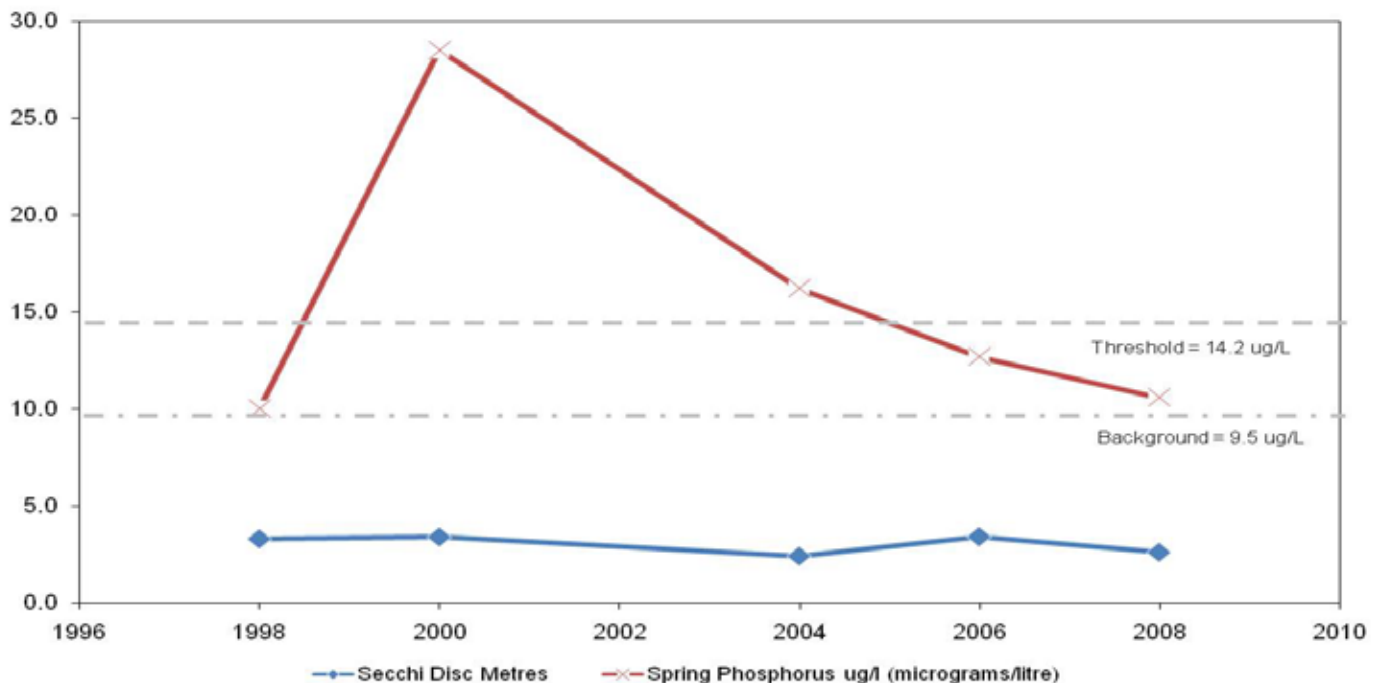

Kahshe Lake – Grant’s Bay

Municipality:	Gravenhurst	Watershed:	Sparrow Lake
Surface Area:	8.3 km²	Watershed Area (excluding lake):	32.7 km²
Maximum Depth:	20 m	Cold Water Fishery?	No
Wetland Area:	5 %	Secchi Depth (10-year average):	2.9 m
Phosphorus (10-year average 1999-2008):	17.0 µg/L	Sensitivity:	Moderate

May 2008

August 2008

— Temperature (°C) — Dissolved Oxygen (mg/L) — Temperature (°C) — Dissolved Oxygen (mg/L)

**Kahshe Lake - Grant's Bay
Long Term Monitoring Data**

This information is supplied without expressed or implied warranty of any kind, including warranty of fitness for a particular purpose. In no event will the District Municipality of Muskoka be liable for any damages, whether incidental, consequential or direct in conjunction with, or arising from the furnishing or use of this information.