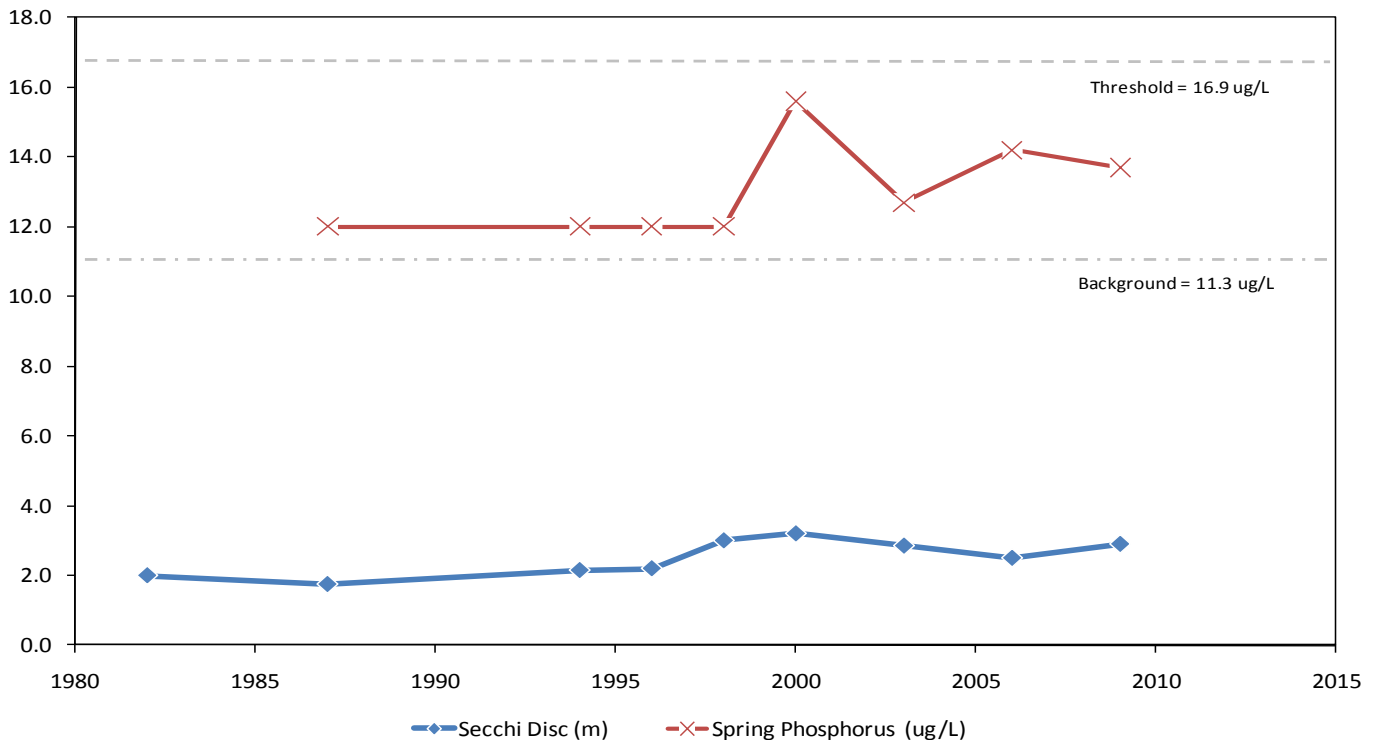

# Gullwing Lake

Municipality:	<b>Muskoka Lakes</b>	Watershed:	<b>Lake Muskoka</b>
Surface Area:	<b>0.86 km<sup>2</sup></b>	Watershed Area (excluding lake):	<b>5.78 km<sup>2</sup></b>
Maximum Depth:	<b>9 m</b>	Lake Trout Lake?	<b>No</b>
Wetland Area:	<b>10 %</b>	Secchi Depth (10-year average):	<b>2.9 m</b>
Phosphorus (10-year average 2000-2009):	<b>14.1 µg/L</b>	Sensitivity:	<b>Moderate</b>

## Gullwing Lake Long Term Monitoring Data

This information is supplied without expressed or implied warranty of any kind, including warranty of fitness for a particular purpose. In no event will the District Municipality of Muskoka be liable for any damages, whether incidental, consequential or direct in conjunction with, or arising from the furnishing or use of this information.