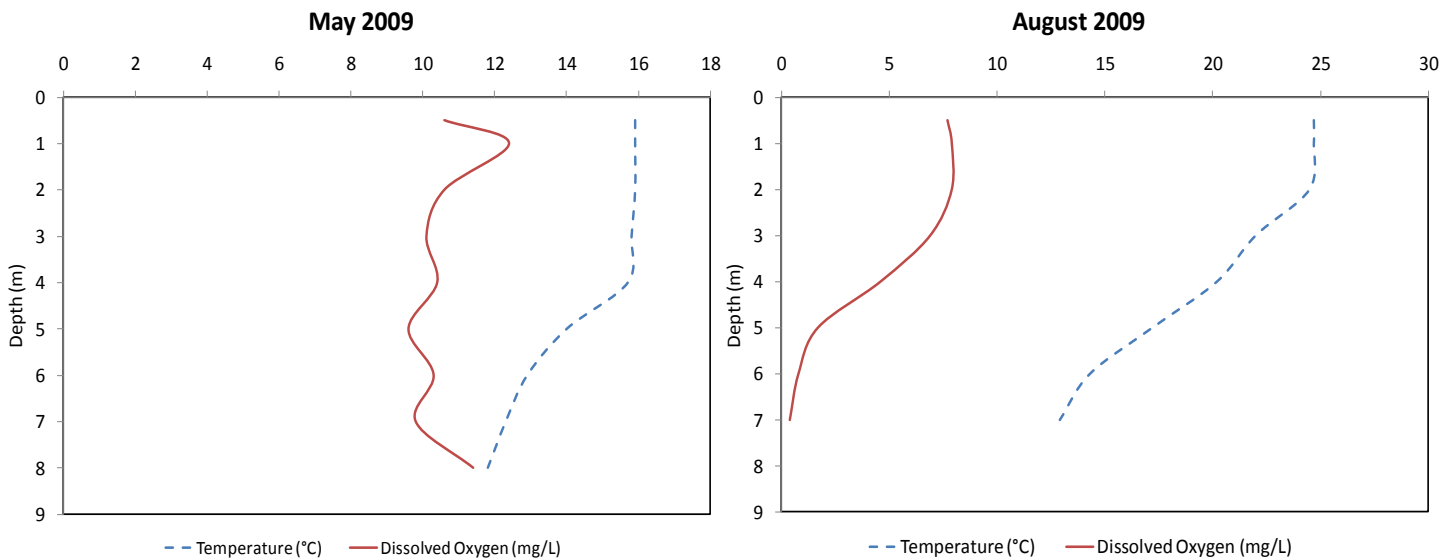

# Gullwing Lake

Municipality:	<b>Muskoka Lakes</b>	Watershed:	<b>Lake Muskoka</b>
Surface Area:	<b>0.86 km<sup>2</sup></b>	Watershed Area (excluding lake):	<b>5.78 km<sup>2</sup></b>
Maximum Depth:	<b>9 m</b>	Lake Trout Lake?	<b>No</b>
Wetland Area:	<b>10 %</b>	Secchi Depth (10-year average):	<b>2.9 m</b>
Phosphorus (10-year average 2000-2009):	<b>14.1 µg/L</b>	Sensitivity:	<b>Moderate</b>