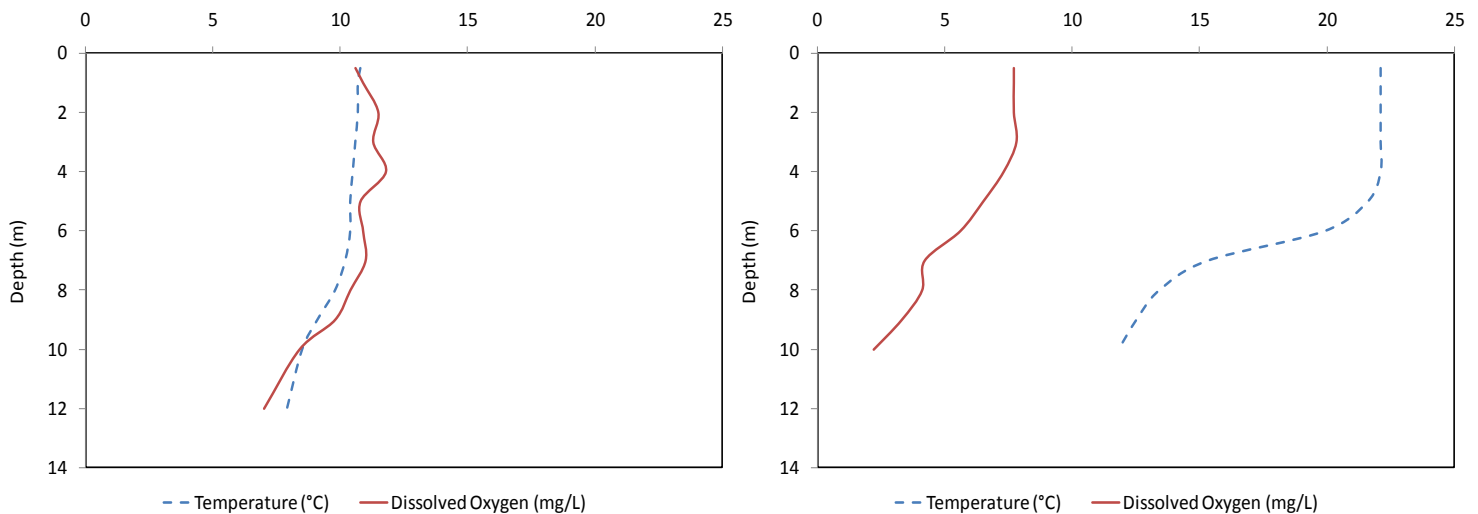

Fairy Lake – North Muskoka River Bay

Municipality:	Huntsville	Watershed:	Mary Lake
Surface Area:	0.49 km²	Watershed Area (excluding lake):	3.55 km²
Maximum Depth:	10 m	Lake Trout Lake?	Yes
Wetland Area:	0 %	Secchi Depth (10-year average):	2.8 m
Phosphorus (10-year average):	8.3 µg/L	Sensitivity:	Moderate

May 2010

August 2010

Fairy Lake - North Muskoka River Bay Long Term Monitoring Data

This information is supplied without expressed or implied warranty of any kind, including warranty of fitness for a particular purpose. In no event will the District Municipality of Muskoka be liable for any damages, whether incidental, consequential or direct in conjunction with, or arising from the furnishing or use of this information.