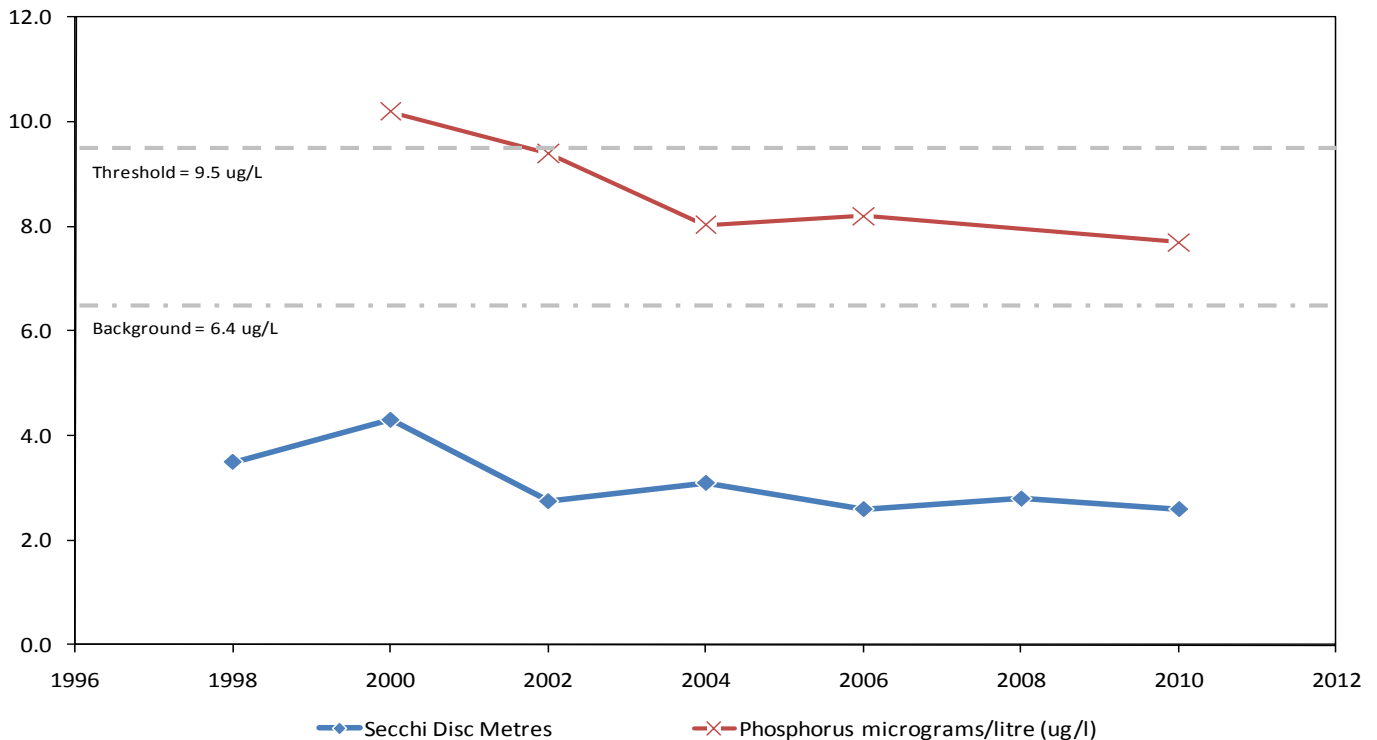

Fairy Lake – North Muskoka River Bay

Municipality:	Huntsville	Watershed:	Mary Lake
Surface Area:	0.49 km²	Watershed Area (excluding lake):	3.55 km²
Maximum Depth:	10 m	Lake Trout Lake?	Yes
Wetland Area:	0 %	Secchi Depth (10-year average):	2.8 m
Phosphorus (10-year average):	8.3 µg/L	Sensitivity:	Moderate

May 2010

August 2010

Fairy Lake - North Muskoka River Bay Long Term Monitoring Data

This information is supplied without expressed or implied warranty of any kind, including warranty of fitness for a particular purpose. In no event will the District Municipality of Muskoka be liable for any damages, whether incidental, consequential or direct in conjunction with, or arising from the furnishing or use of this information.