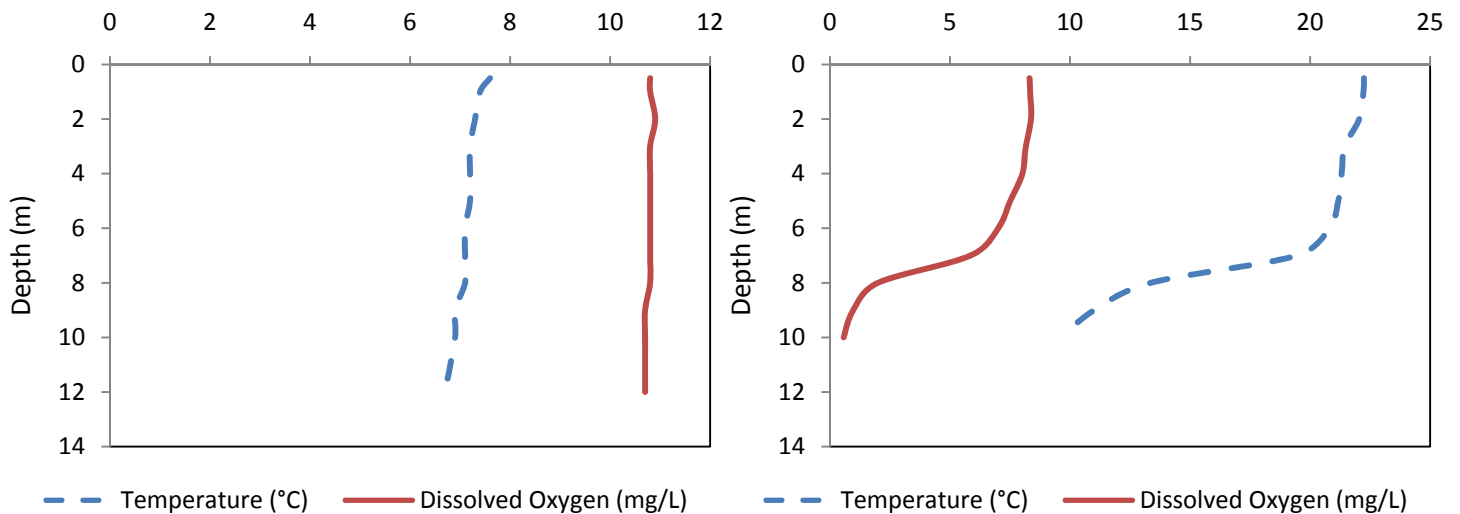

Fairy Lake – North Muskoka River Bay

Municipality:	Huntsville	Watershed:	Mary Lake
Surface Area:	0.49 km ²	Watershed Area (excluding lake):	3.55 km ²
Maximum Depth:	10 m	Cold Water Fishery?	Yes
Wetland Area:	0 %	Secchi Depth (10-year average):	3.1 m
Phosphorus (10-year average 1999-2008):	9.0 µg/L	Sensitivity:	Moderate

May 2008

August 2008

Fairy Lake - North Muskoka River Bay
Long Term Monitoring Data