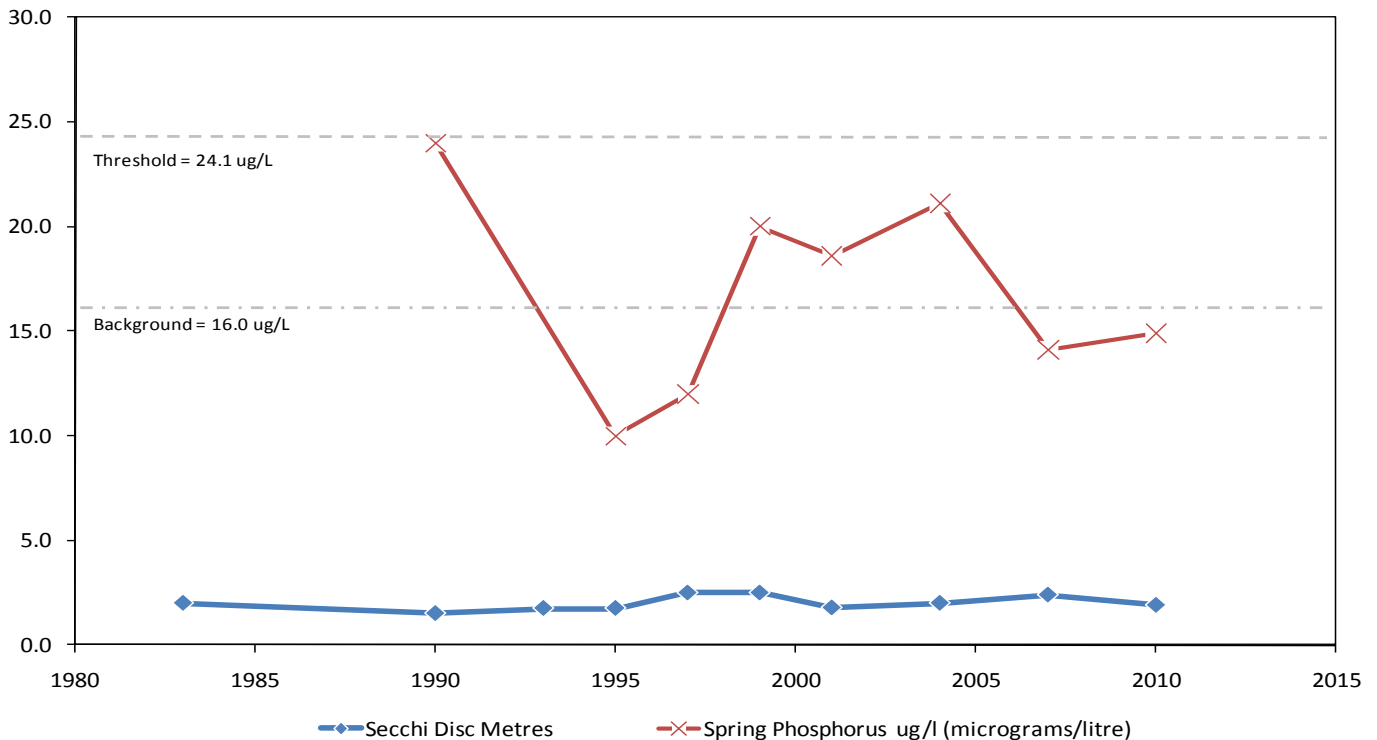

Doe (Doeskin) Lake

Municipality:	Gravenhurst	Watershed:	Sparrow Lake
Surface Area:	0.38 km²	Watershed Area (excluding lake):	4.26 km²
Maximum Depth:	3 m	Lake Trout Lake?	No
Wetland Area:	20 %	Secchi Depth (10-year average):	2.0 m
Phosphorus (10-year average):	17.2 µg/L	Sensitivity:	Moderate

Doe (Doeskin) Lake Long Term Monitoring Data

This information is supplied without expressed or implied warranty of any kind, including warranty of fitness for a particular purpose. In no event will the District Municipality of Muskoka be liable for any damages, whether incidental, consequential or direct in conjunction with, or arising from the furnishing or use of this information.