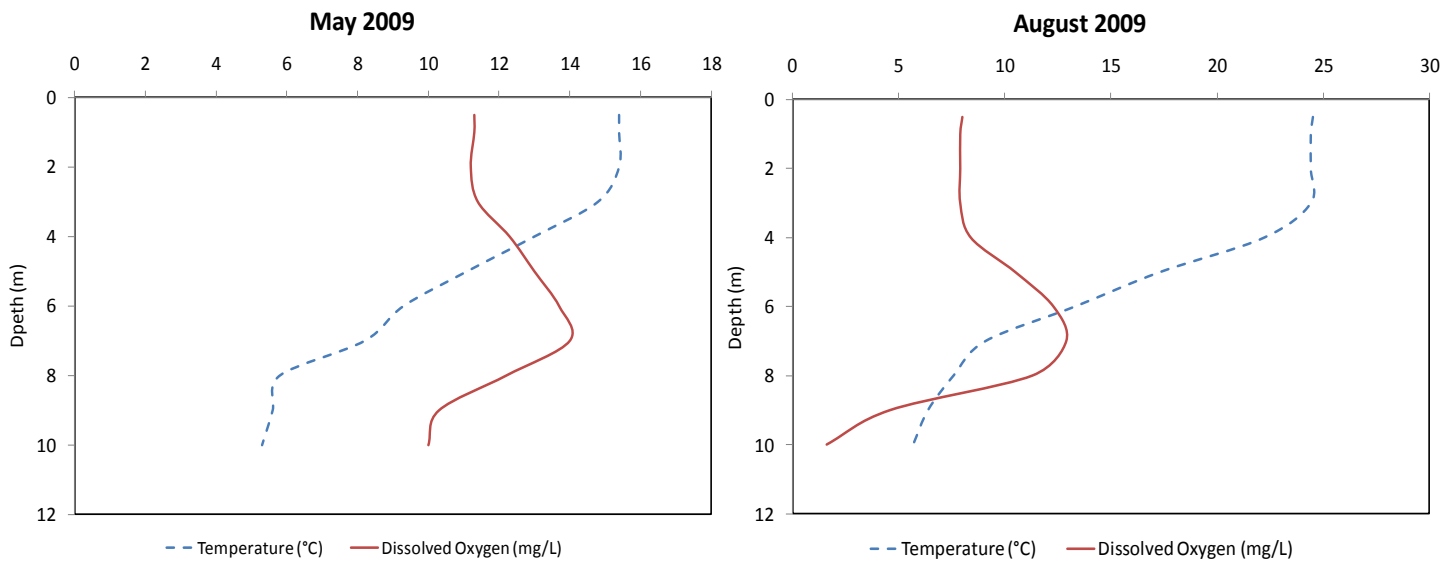

Dark Lake

Municipality:	Muskoka Lakes	Watershed:	Lake Muskoka
Surface Area:	0.16 km²	Watershed Area (excluding lake):	0.22 km²
Maximum Depth:	11 m	Lake Trout Lake?	No
Wetland Area:	5 %	Secchi Depth (10-year average):	4.3 m
Phosphorus (10-year average 2000-2009):	10.4 µg/L	Sensitivity:	Moderate (OT)