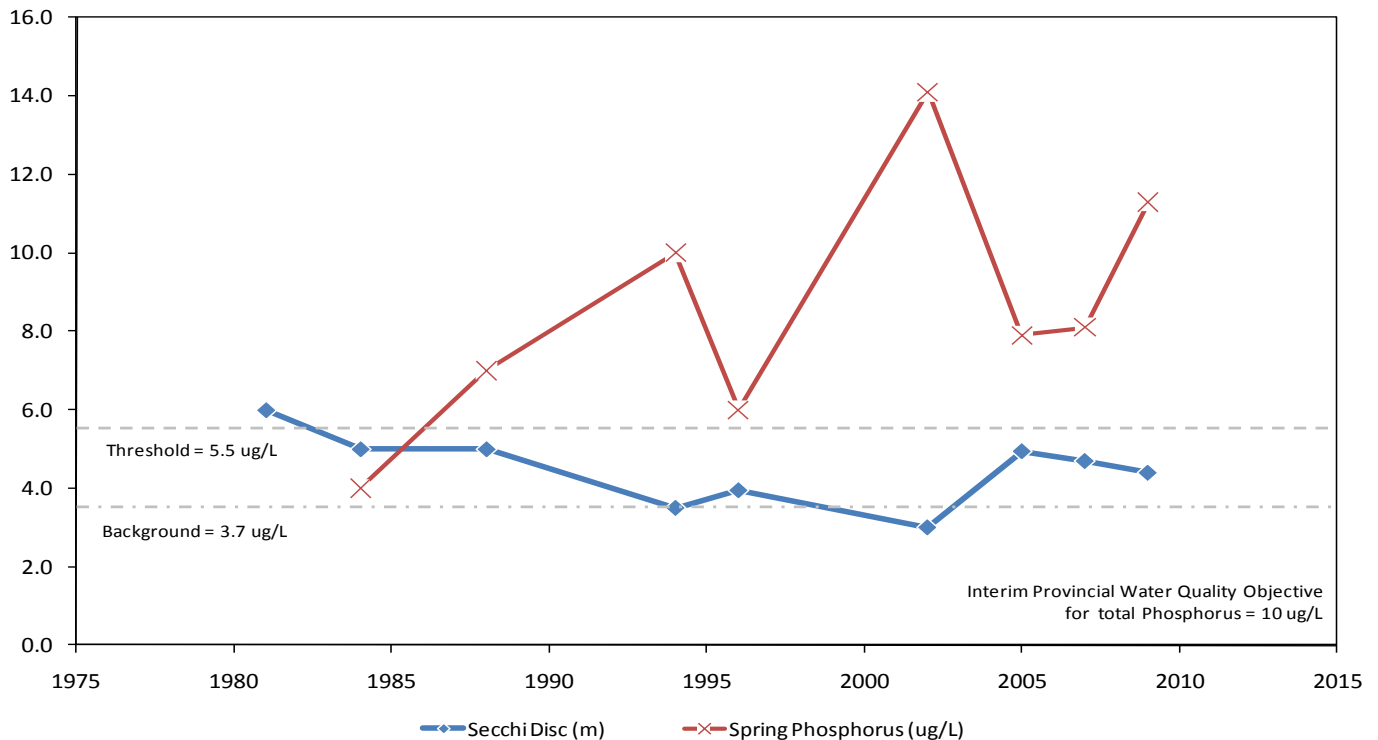

Dark Lake

Municipality:	Muskoka Lakes	Watershed:	Lake Muskoka
Surface Area:	0.16 km²	Watershed Area (excluding lake):	0.22 km²
Maximum Depth:	11 m	Lake Trout Lake?	No
Wetland Area:	5 %	Secchi Depth (10-year average):	4.3 m
Phosphorus (10-year average 2000-2009):	10.4 µg/L	Sensitivity:	Moderate (OT)

Dark Lake Long Term Monitoring Data

This information is supplied without expressed or implied warranty of any kind, including warranty of fitness for a particular purpose. In no event will the District Municipality of Muskoka be liable for any damages, whether incidental, consequential or direct in conjunction with, or arising from the furnishing or use of this information.