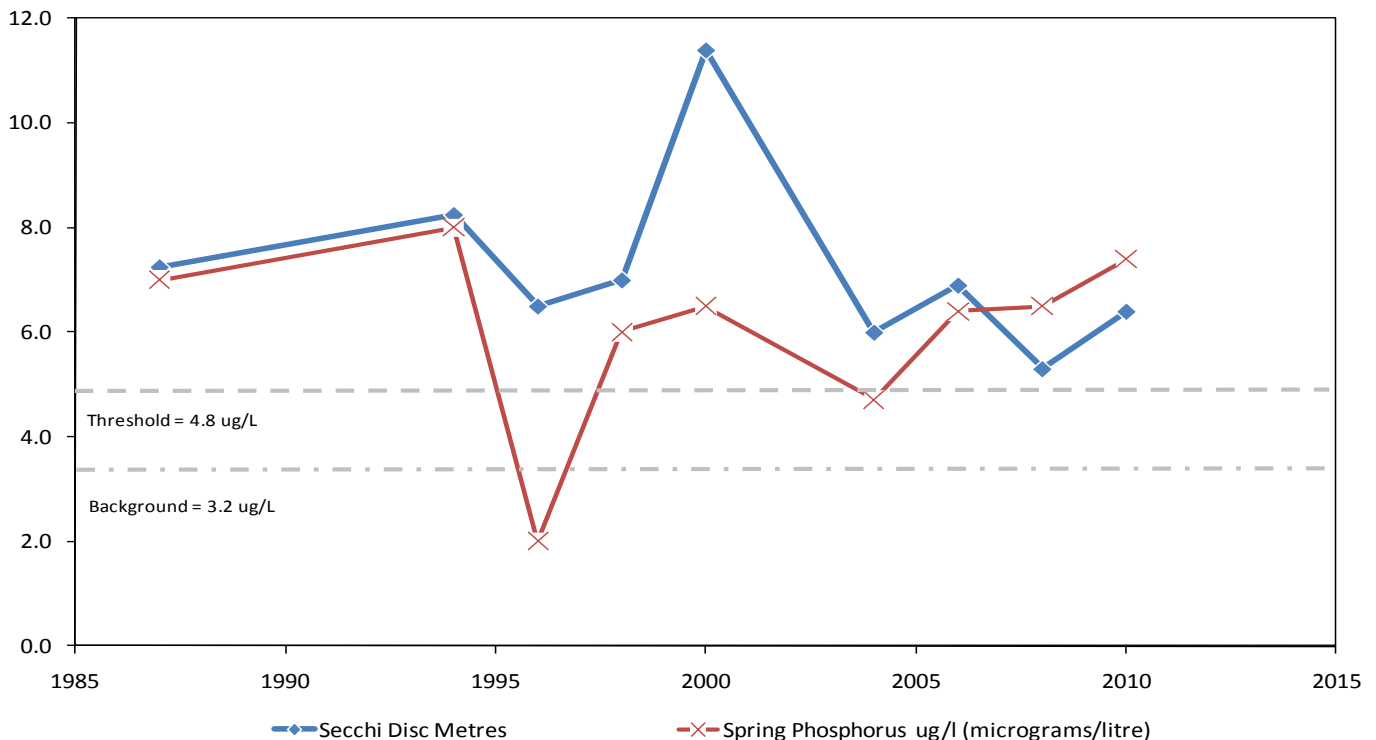

Clear (Torrance) Lake

Municipality:	Muskoka Lakes	Watershed:	Lake Muskoka
Surface Area:	1.52 km²	Watershed Area (excluding lake):	0.84 km²
Maximum Depth:	16 m	Lake Trout Lake?	No
Wetland Area:	0 %	Secchi Depth (10-year average):	6.2 m
Phosphorus (10-year average):	6.3 µg/L	Sensitivity:	Moderate (OT)

Clear (Torrance) Lake Long Term Monitoring Data

This information is supplied without expressed or implied warranty of any kind, including warranty of fitness for a particular purpose. In no event will the District Municipality of Muskoka be liable for any damages, whether incidental, consequential or direct in conjunction with, or arising from the furnishing or use of this information.