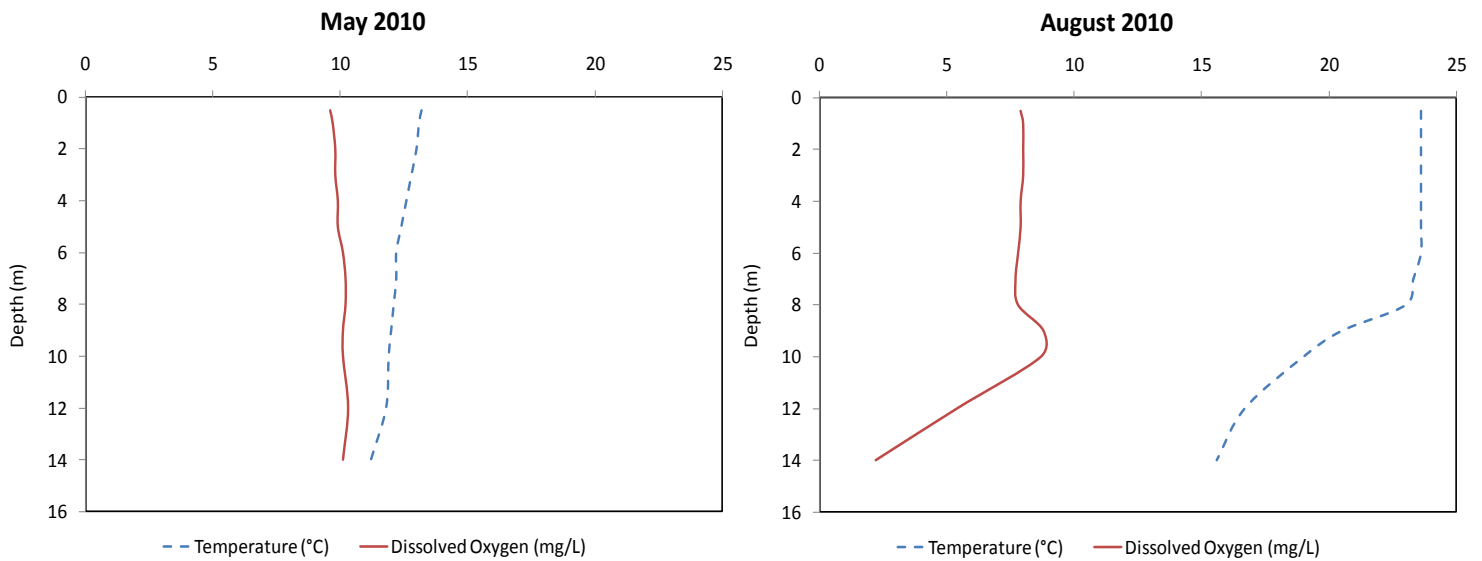

Clear (Torrance) Lake

Municipality:	Muskoka Lakes	Watershed:	Lake Muskoka
Surface Area:	1.52 km²	Watershed Area (excluding lake):	0.84 km²
Maximum Depth:	16 m	Lake Trout Lake?	No
Wetland Area:	0 %	Secchi Depth (10-year average):	6.2 m
Phosphorus (10-year average):	6.3 µg/L	Sensitivity:	Moderate (OT)