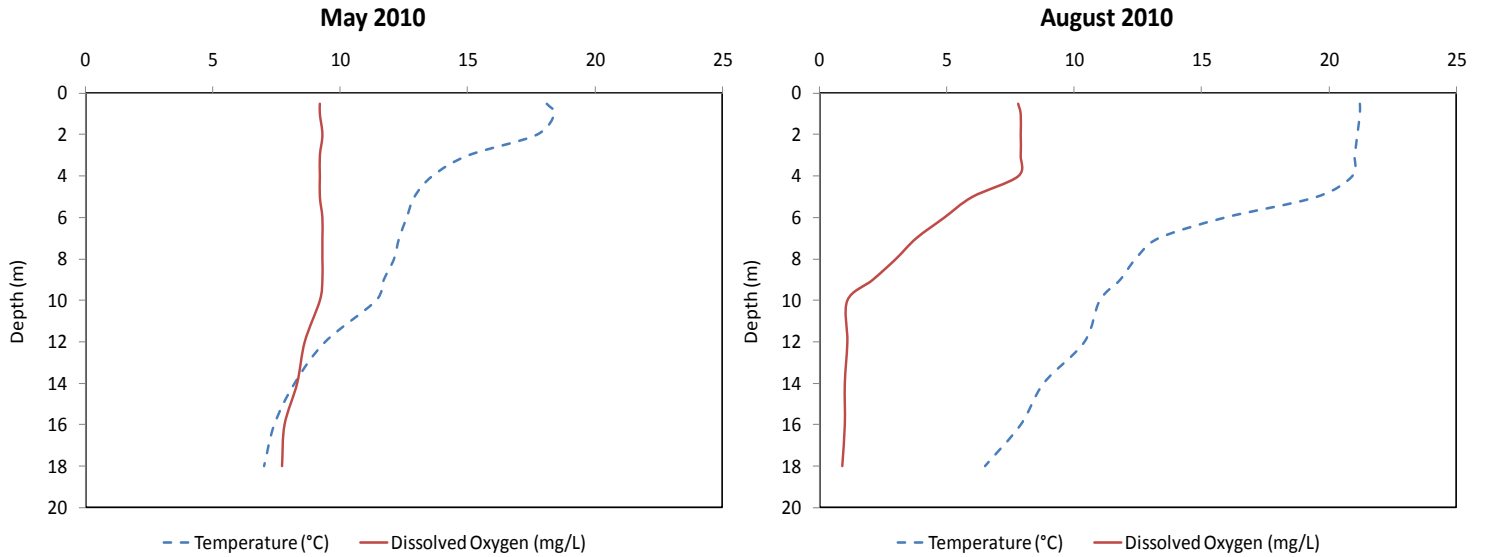

Cardwell (Long) Lake

Municipality:	Muskoka Lakes	Watershed:	Lake Rosseau
Surface Area:	2.08 km²	Watershed Area (excluding lake):	9.48 km²
Maximum Depth:	21 m	Lake Trout Lake?	Yes (AC)
Wetland Area:	17 %	Secchi Depth (10-year average):	2.3 m
Phosphorus (10-year average):	8.3 µg/L	Sensitivity:	Moderate