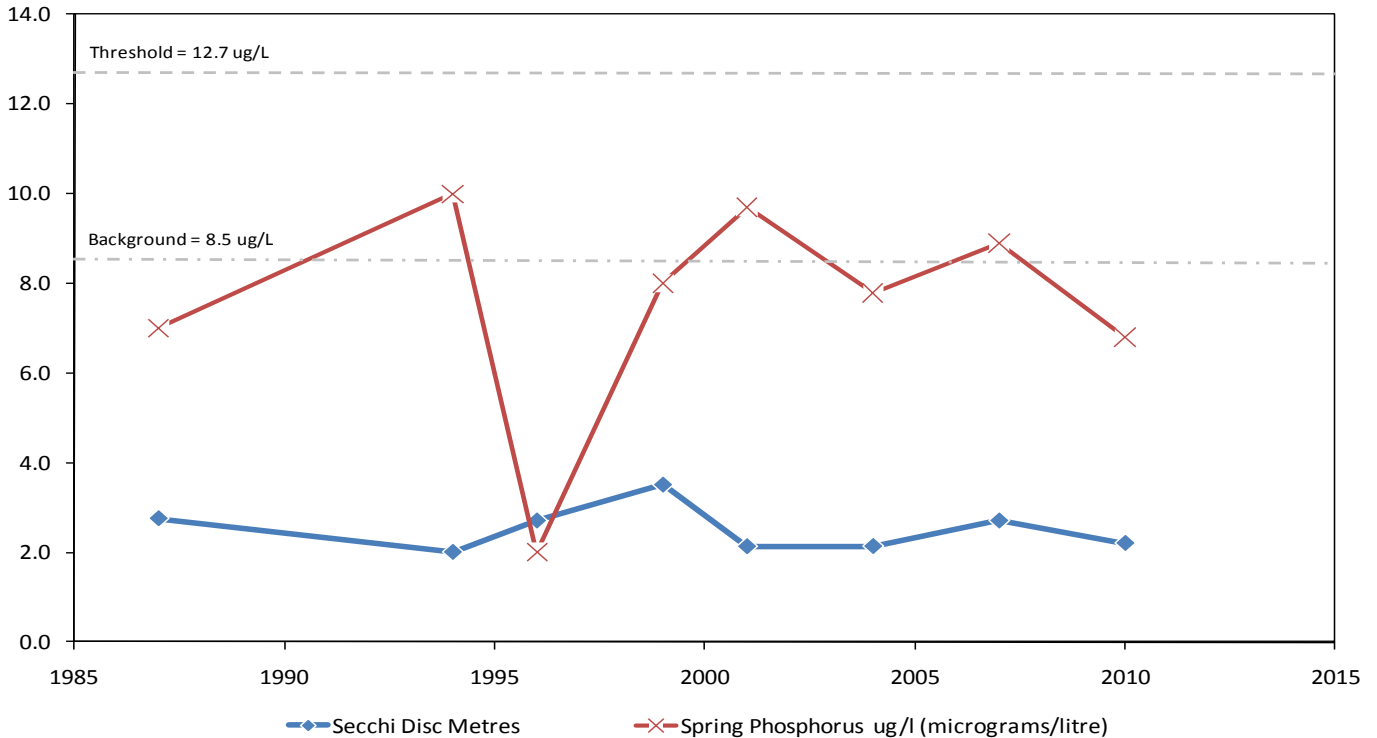

Cardwell (Long) Lake

Municipality:	Muskoka Lakes	Watershed:	Lake Rosseau
Surface Area:	2.08 km²	Watershed Area (excluding lake):	9.48 km²
Maximum Depth:	21 m	Lake Trout Lake?	Yes (AC)
Wetland Area:	17 %	Secchi Depth (10-year average):	2.3 m
Phosphorus (10-year average):	8.3 µg/L	Sensitivity:	Moderate

Cardwell Lake Long Term Monitoring Data

This information is supplied without expressed or implied warranty of any kind, including warranty of fitness for a particular purpose. In no event will the District Municipality of Muskoka be liable for any damages, whether incidental, consequential or direct in conjunction with, or arising from the furnishing or use of this information.