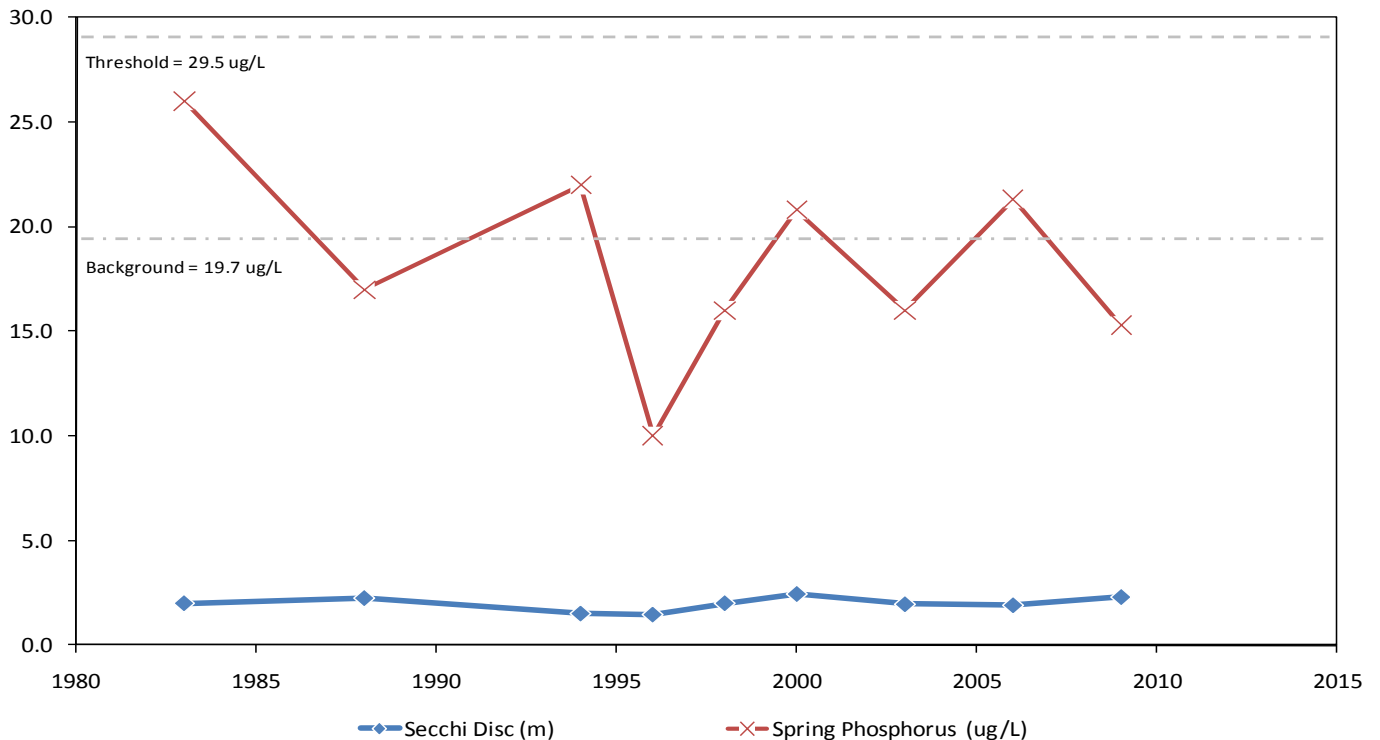

Black Lake

Municipality:	Muskoka Lakes	Watershed:	Lake Muskoka
Surface Area:	0.54 km²	Watershed Area (excluding lake):	4.19 km²
Maximum Depth:	3 m	Lake Trout Lake?	No
Wetland Area:	35 %	Secchi Depth (10-year average):	2.2 m
Phosphorus (10-year average 2000-2009):	18.4 µg/L	Sensitivity:	Low

Black Lake Long Term Monitoring Data

This information is supplied without expressed or implied warranty of any kind, including warranty of fitness for a particular purpose. In no event will the District Municipality of Muskoka be liable for any damages, whether incidental, consequential or direct in conjunction with, or arising from the furnishing or use of this information.