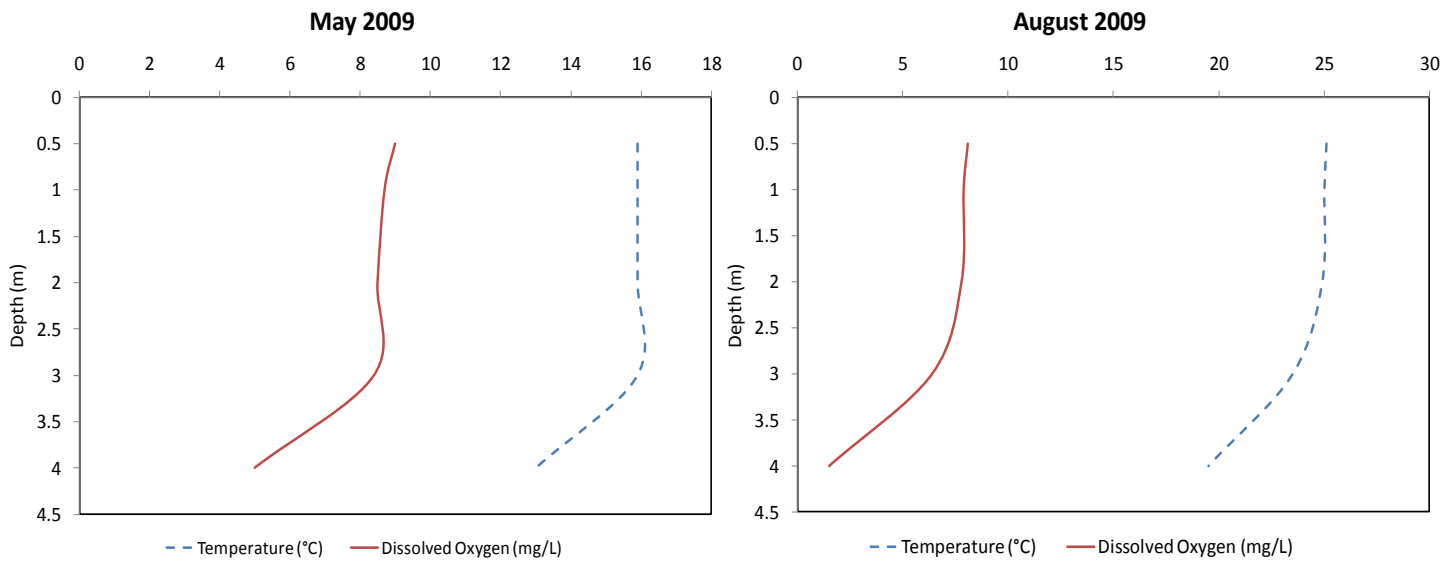

Black Lake

Municipality:	Muskoka Lakes	Watershed:	Lake Muskoka
Surface Area:	0.54 km²	Watershed Area (excluding lake):	4.19 km²
Maximum Depth:	3 m	Lake Trout Lake?	No
Wetland Area:	35 %	Secchi Depth (10-year average):	2.2 m
Phosphorus (10-year average 2000-2009):	18.4 µg/L	Sensitivity:	Low